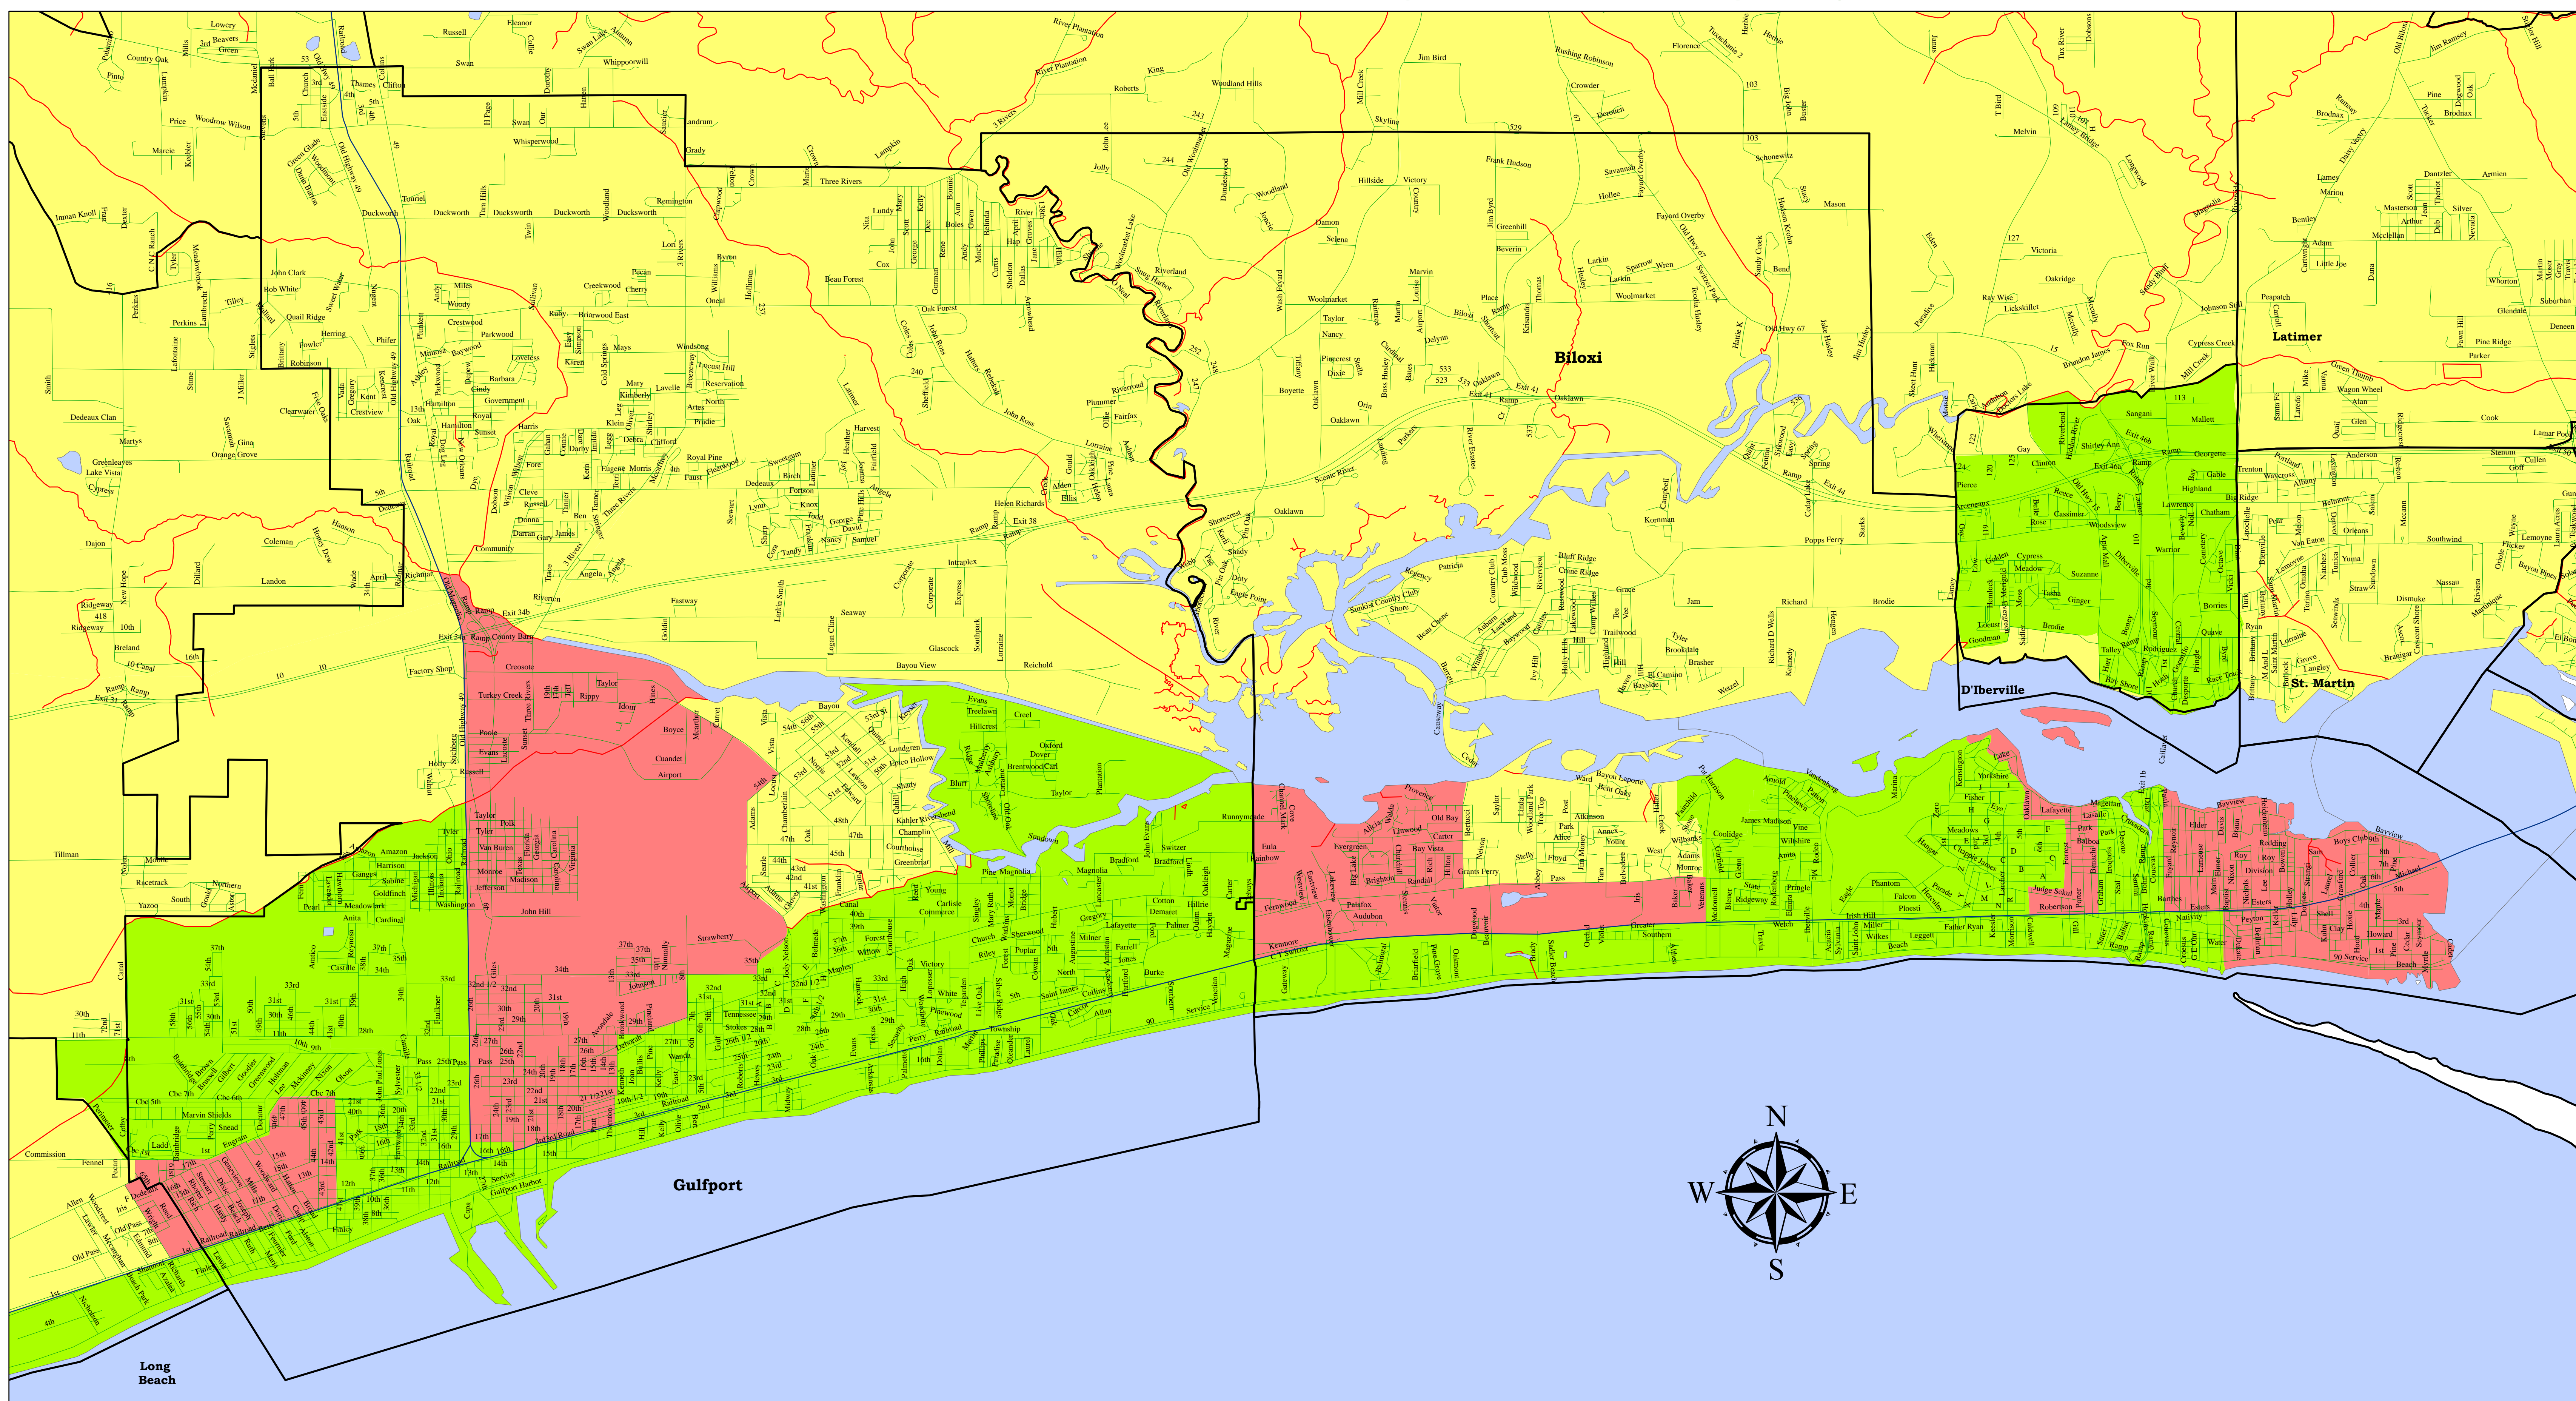

The Census Bureau has provided data to show in which areas people have been hard to count. This data is shown by Census Tracts within each county. The Census Bureau ranks each Census Tract on a scale from 0 to 125. The Census Bureau uses 12 factors to set a score for each Tract. The MEAN number is 32.8. The MEAN is the AVERAGE score for all census tracts in the US. The Census Bureau regards all census tracts that score 60 or above as HARD TO COUNT.

The map uses 3 color codes to identify the scoring range for each Census Tract. CREAM color represents the lowest range and is below the MEAN. GREEN color represents the mid-range and is above the MEAN. RED color is the highest range above the MEAN and represents the HARD-TO-COUNT tracts.

Every year the US Government provides to states, counties and municipalities grant funds that are allocated on the basis of the census count. When there is an undercount communities lose funds to which they are entitled. In 2007 BILOXI received in federal grants $14,753,016, and GULFPORT received $88,114,399. For more information about these grants follow this link to the US Census Bureau Consolidated Federal Funds Report: harvester.census.gov/cffr/asp/GeographyB.asp

Mississippi has 4 Congressional Districts. Biloxi-Gulfport are in the 4th District, represented by Cong. Gene Taylor (Dem.)

LEGEND

ms hard to count tracts

HARD TO COUNT

- 0 - 32
- 33 - 59 (MEAN is 32.8)
- 60 - 125 (60+ HARD TO COUNT)

This Map prepared 7-09-09 by:
Southern Echo, Inc.
1350 Livingston Lane
Jackson, MS 39213
601-982-6400
souecho@bellsouth.net
www.southernecho.org

With technical assistance from:
Dr. Brian Lipsett, PhD
Movementech, Inc.
Naples, ME
207-749-1606