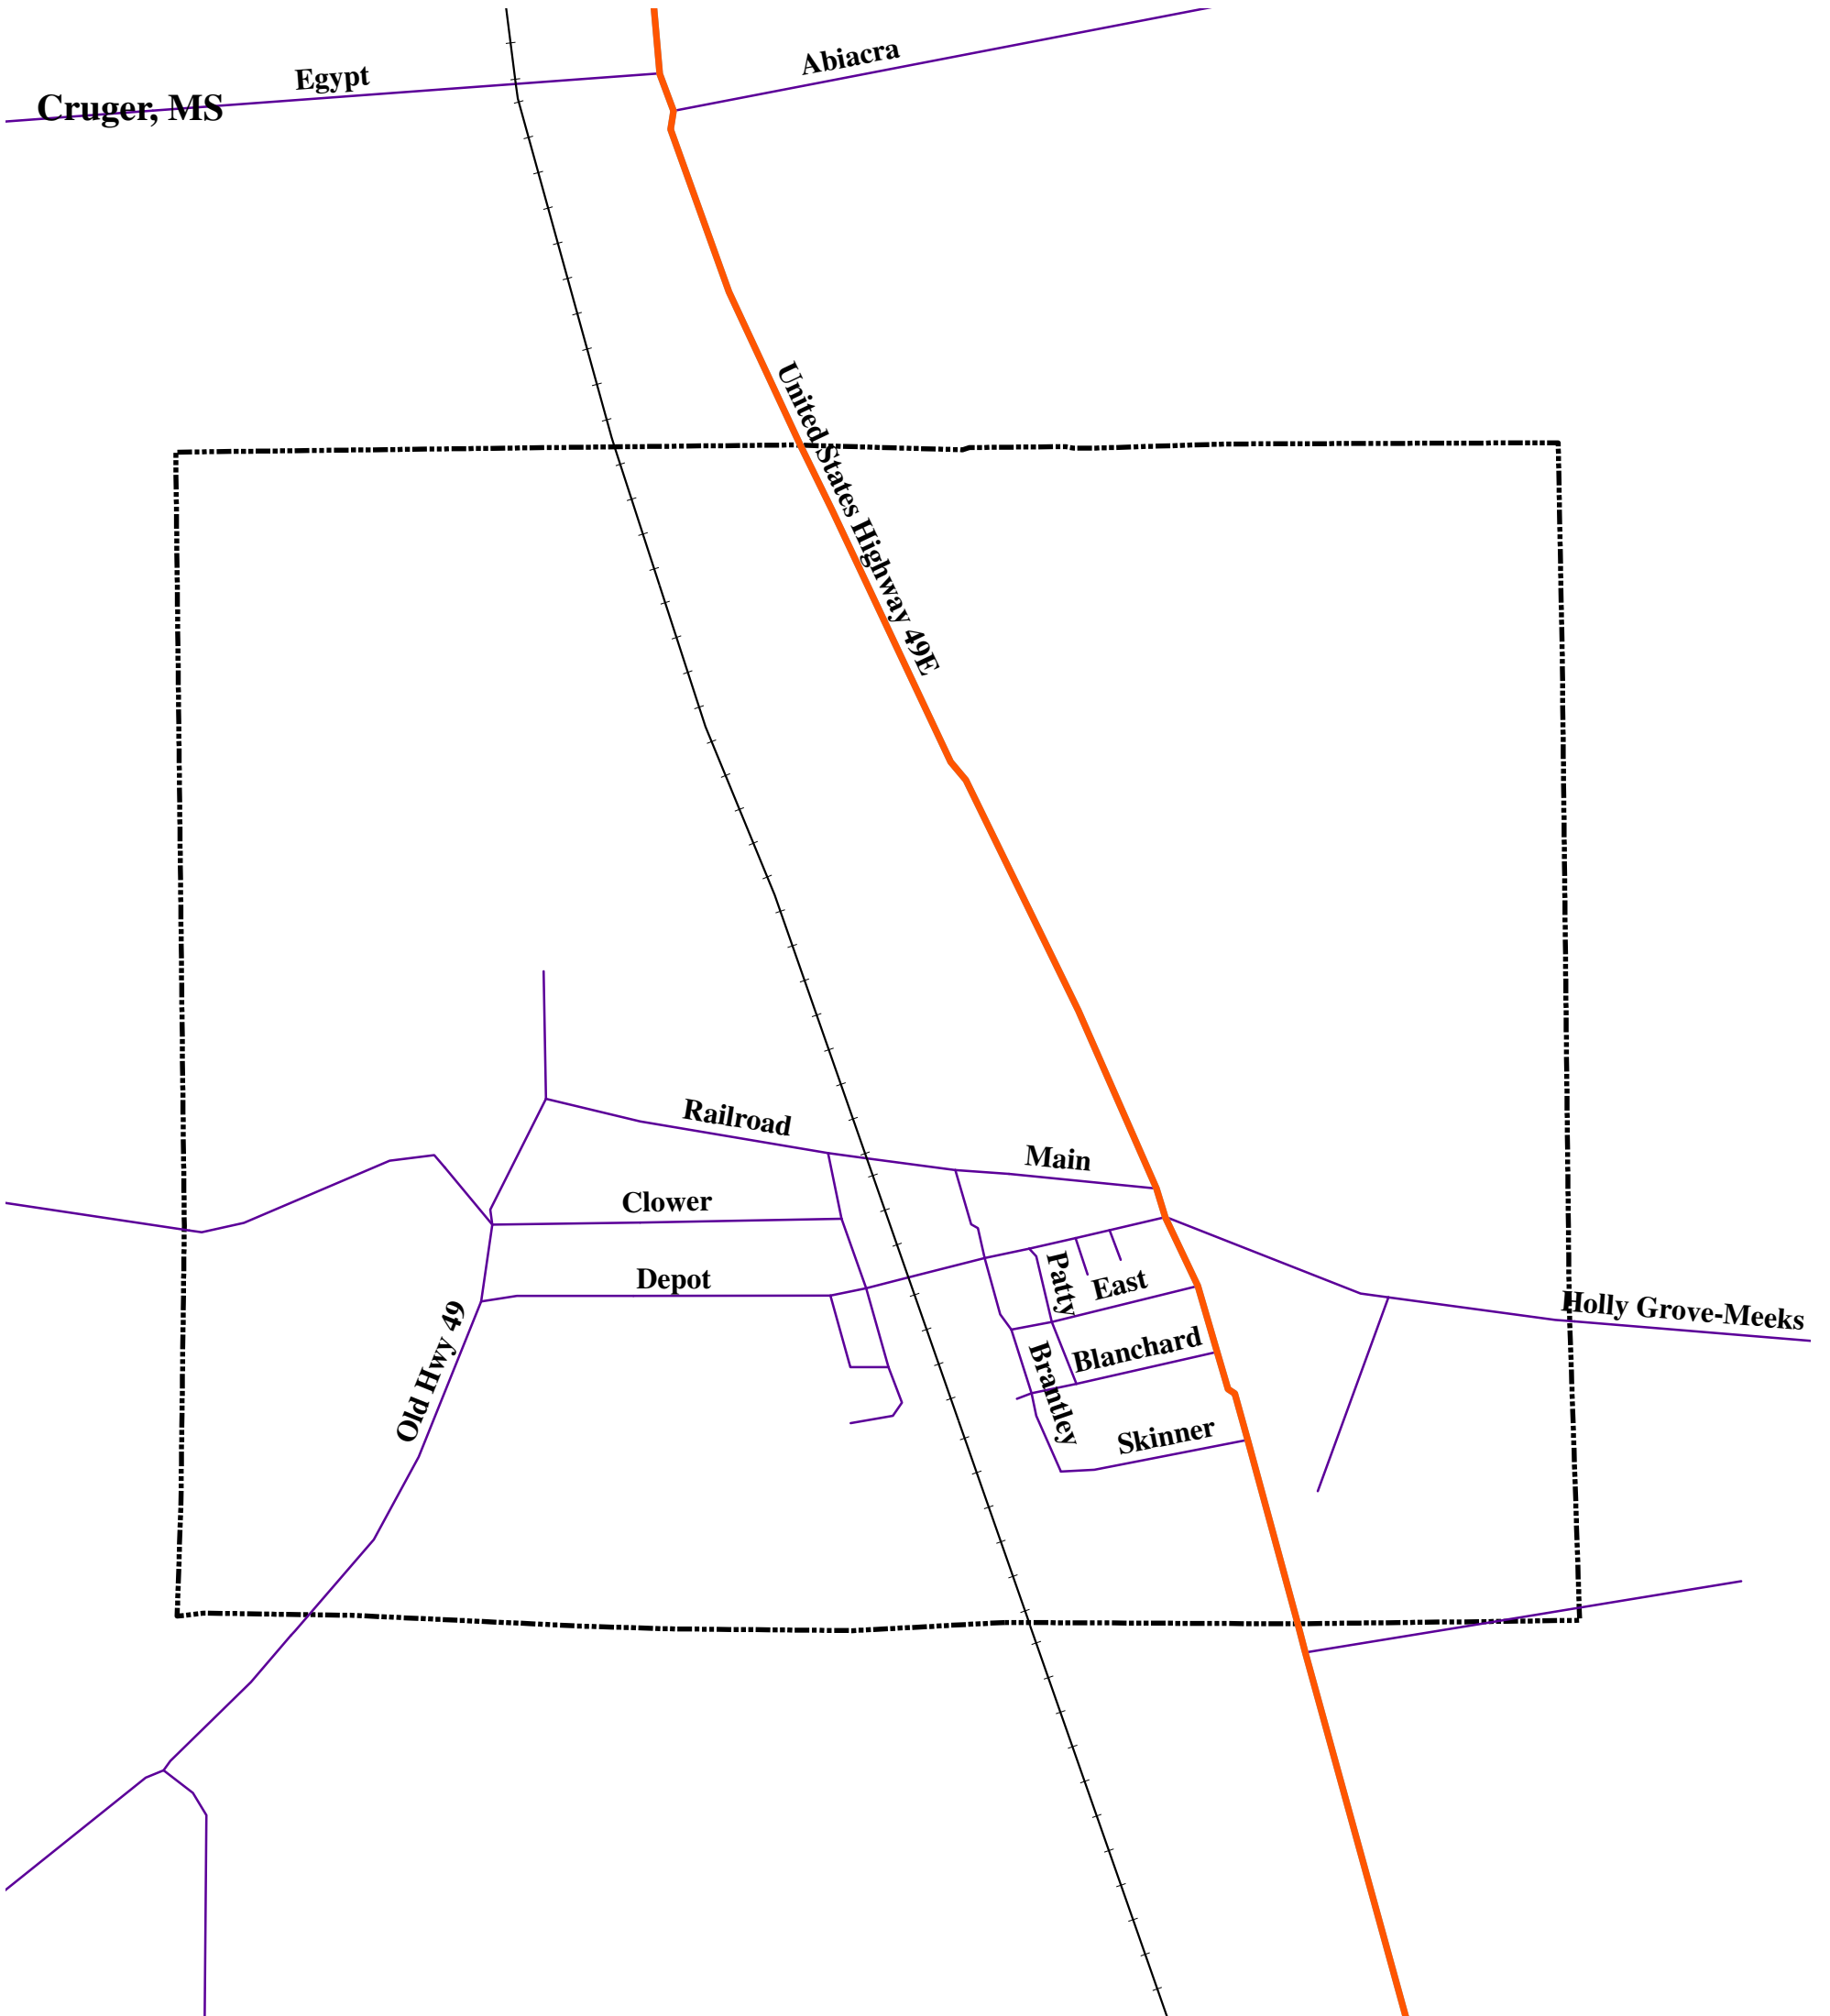

CRUGER, HOLMES COUNTY, MISSISSIPPI

Street Map

According to the 2000 census,
Cruger contained 449 persons 74.2%
of whom were Black or African American.

The census block group captured by
Cruger's boundaries but extending beyond
Cruger contains 638 persons.