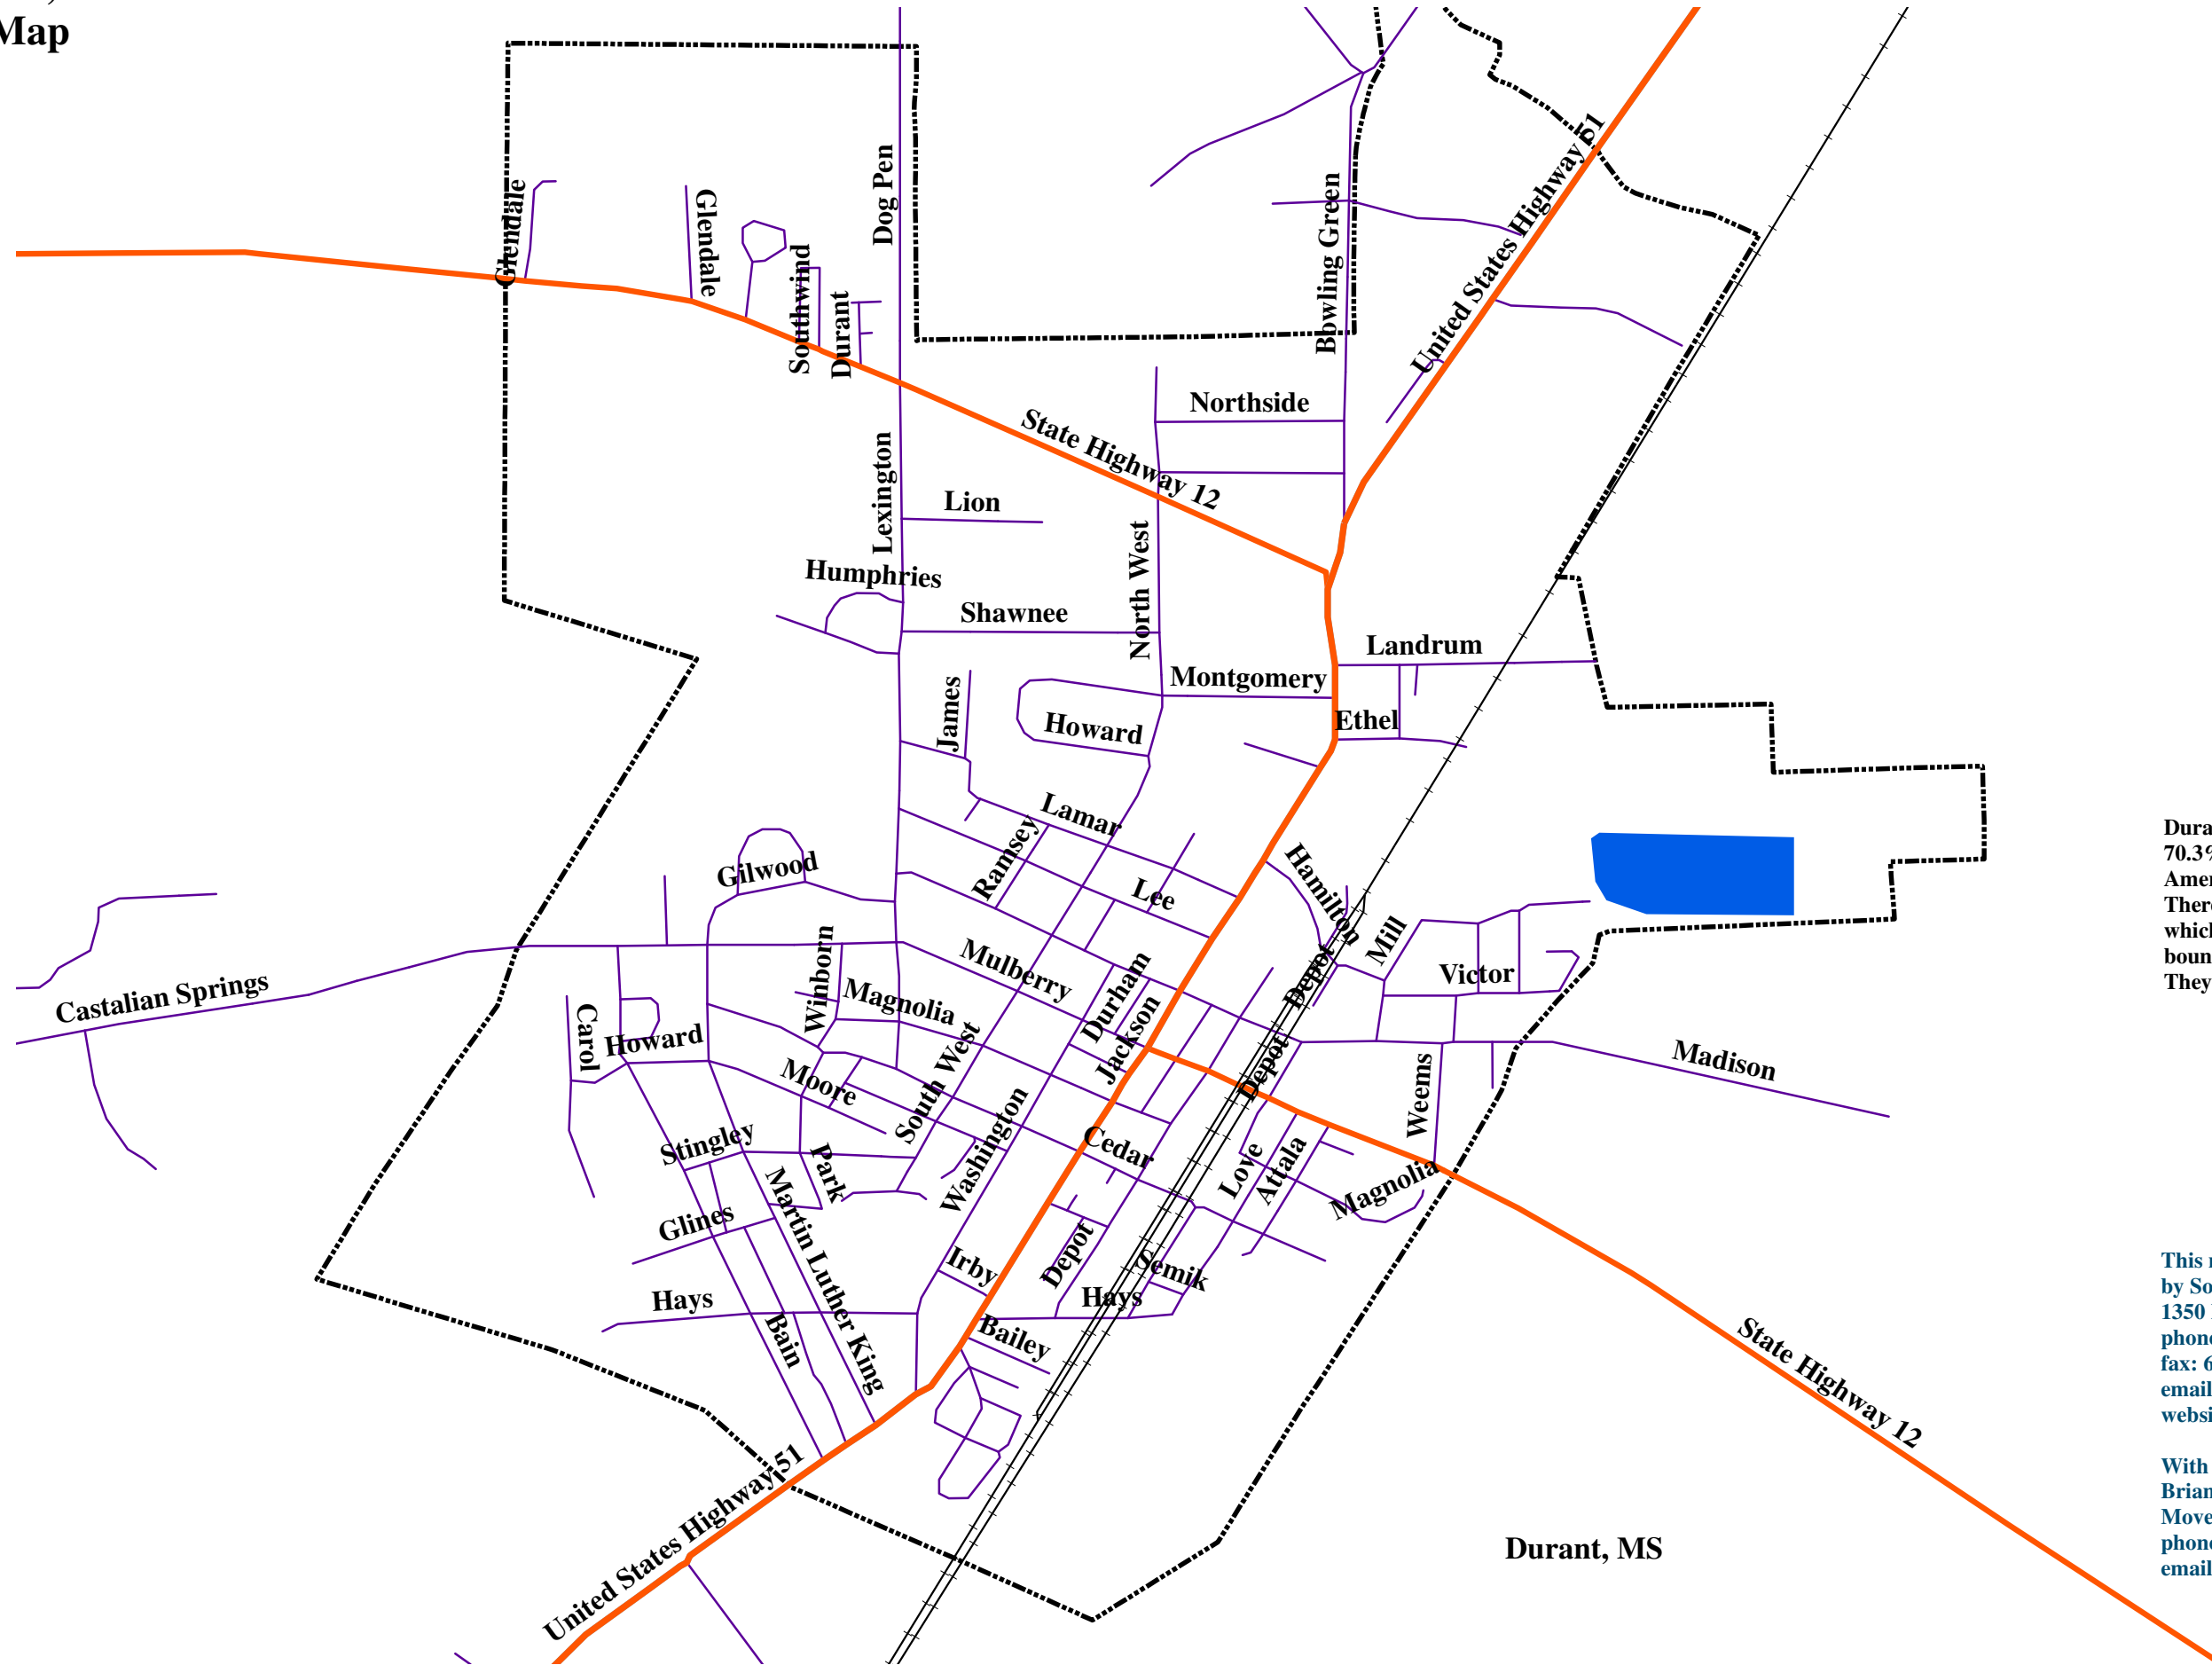

DURANT, MISSISSIPPI

Street Map

Durant contained 2,932 persons
70.3% of whom were Black or African American.
There are four census block groups which transect Durant's boundaries, but extend beyond them, They contained 3963 persons.

This map prepared 1-20-10
by Southern Echo, Inc.
1350 Livingston Lane, Jackson, MS 39213
phone: 601-982-6400;
fax: 601-982-2636
email: souecho@southernecho.org
website: www.southernecho.org

With technical assistance from
Brian Lipsett, PhD
Movementech, Inc., Naples, ME
phone: 207-749-1606;
email: brian@privey.com

Durant, MS