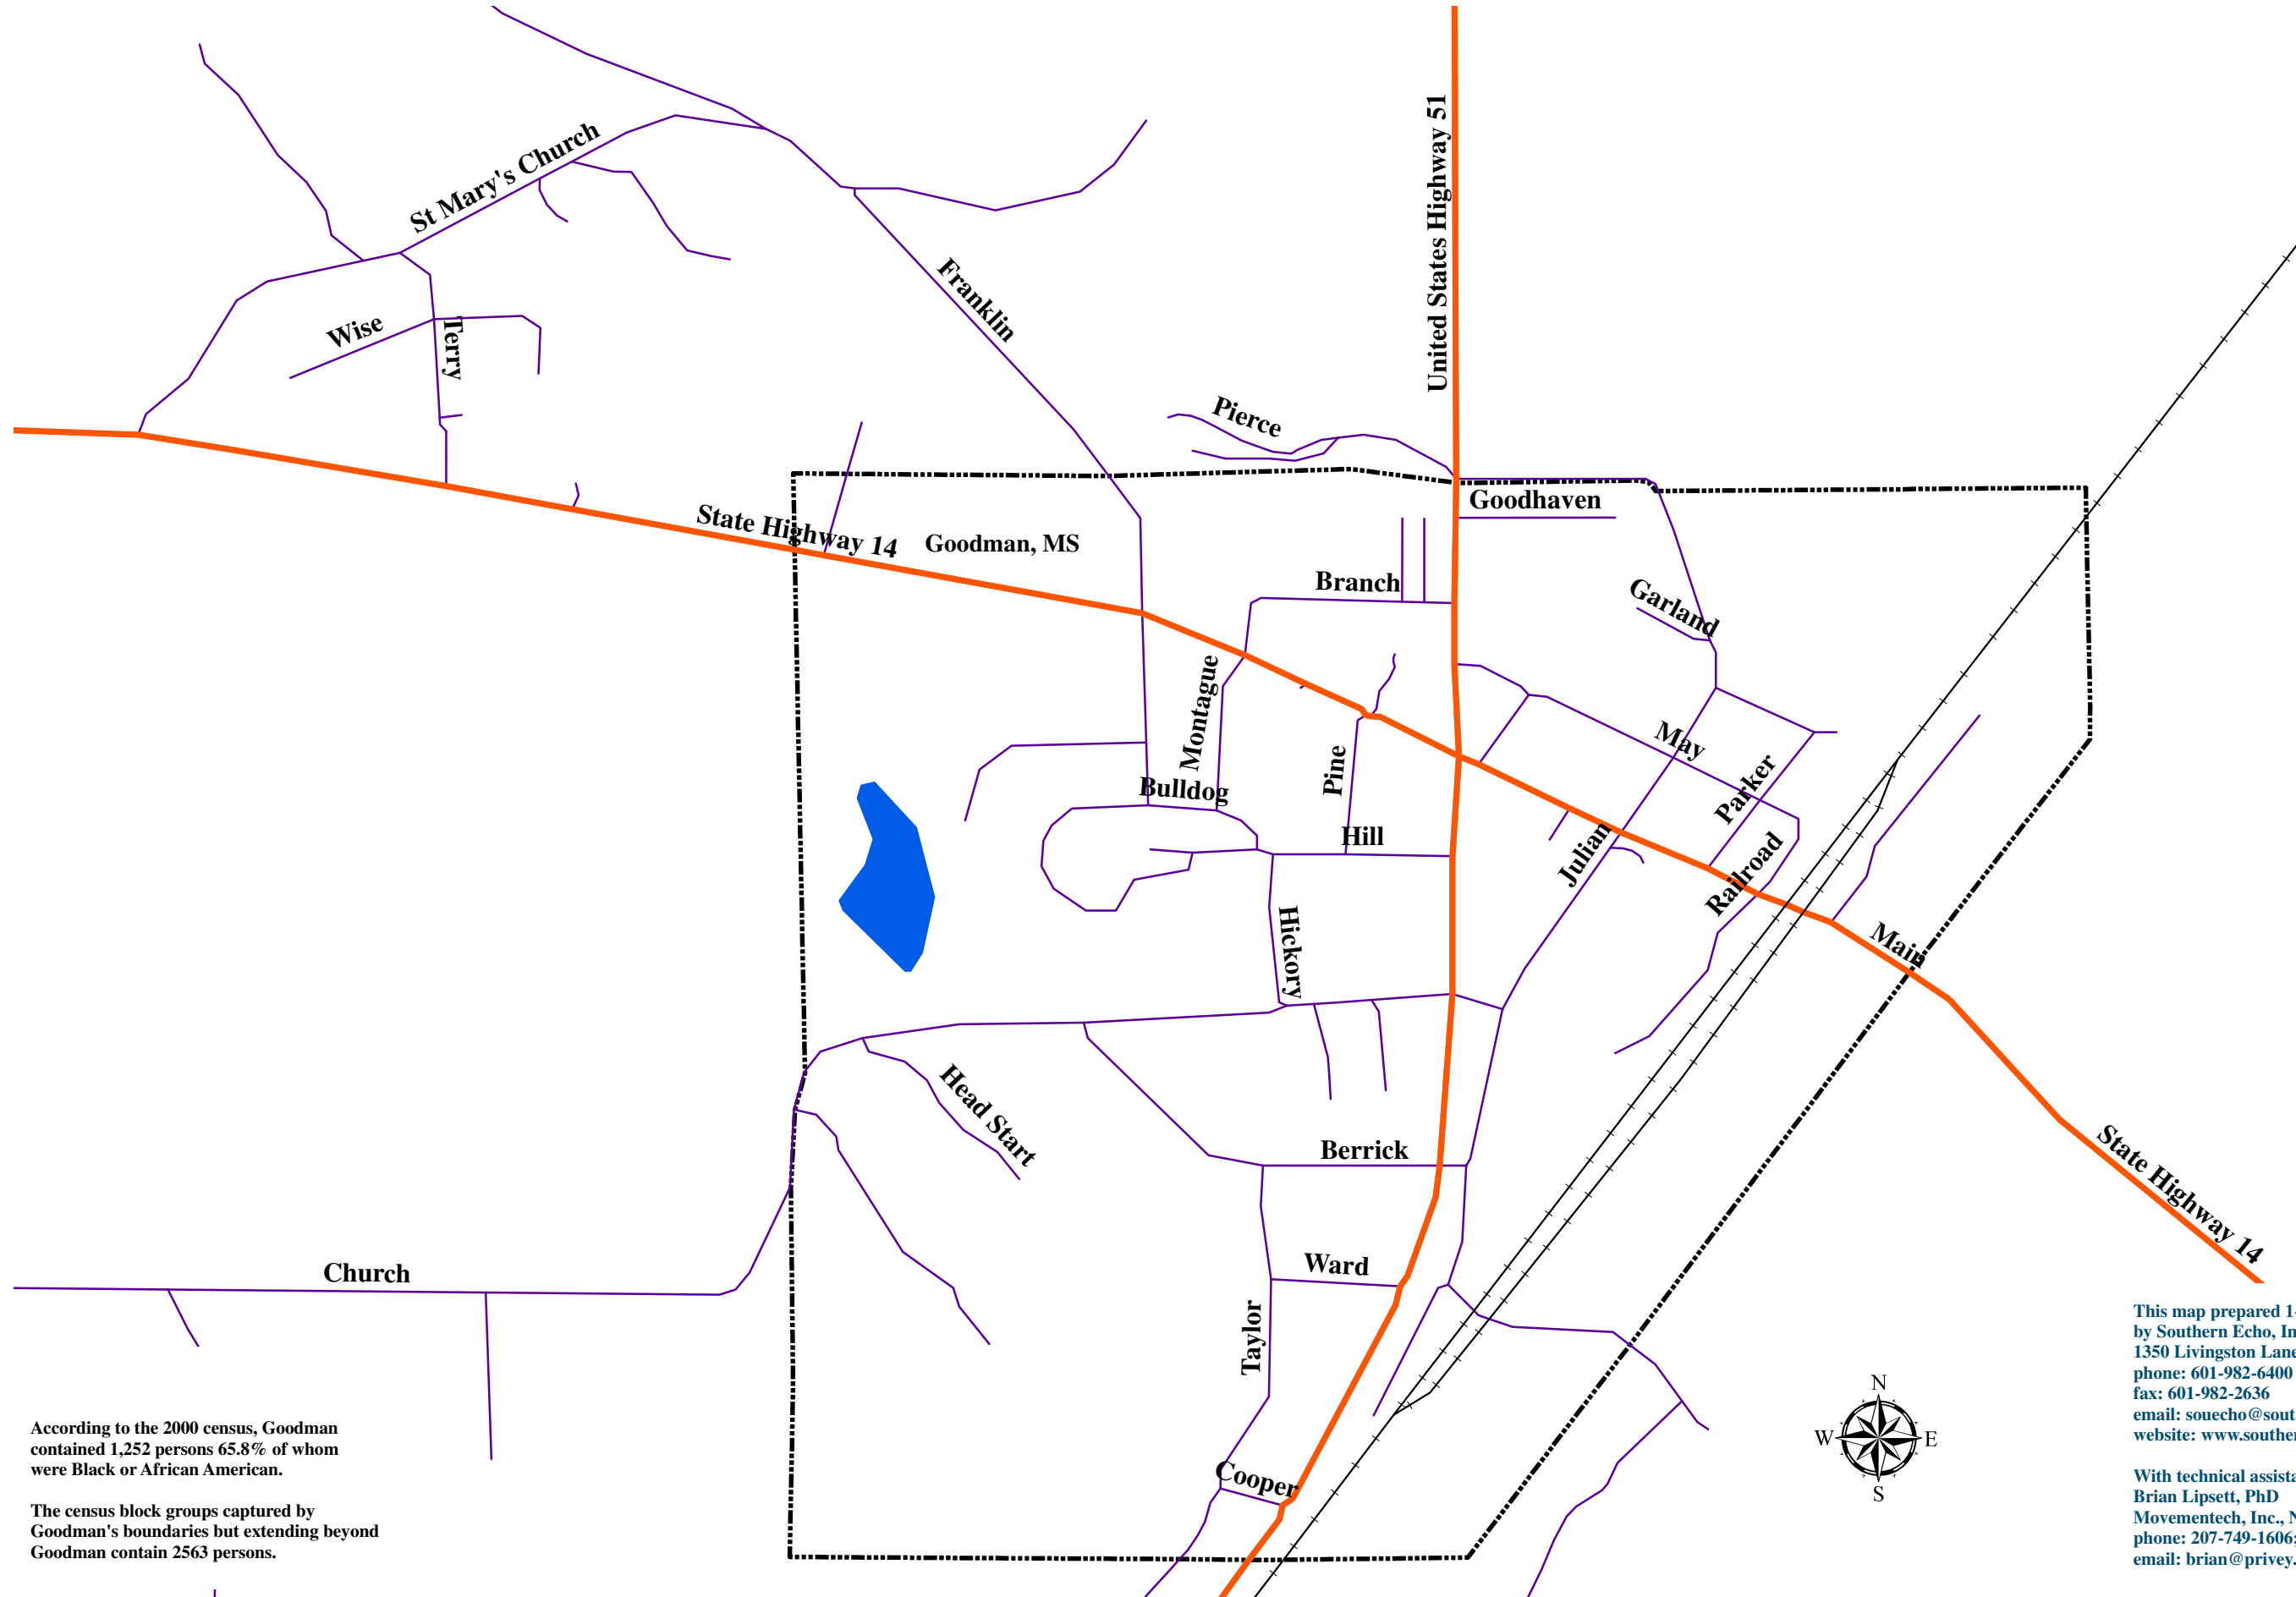

# GOODMAN, HOLMES COUNTY, MISSISSIPPI

## Street Map

According to the 2000 census, Goodman contained 1,252 persons 65.8% of whom were Black or African American.

The census block groups captured by Goodman's boundaries but extending beyond Goodman contain 2563 persons.