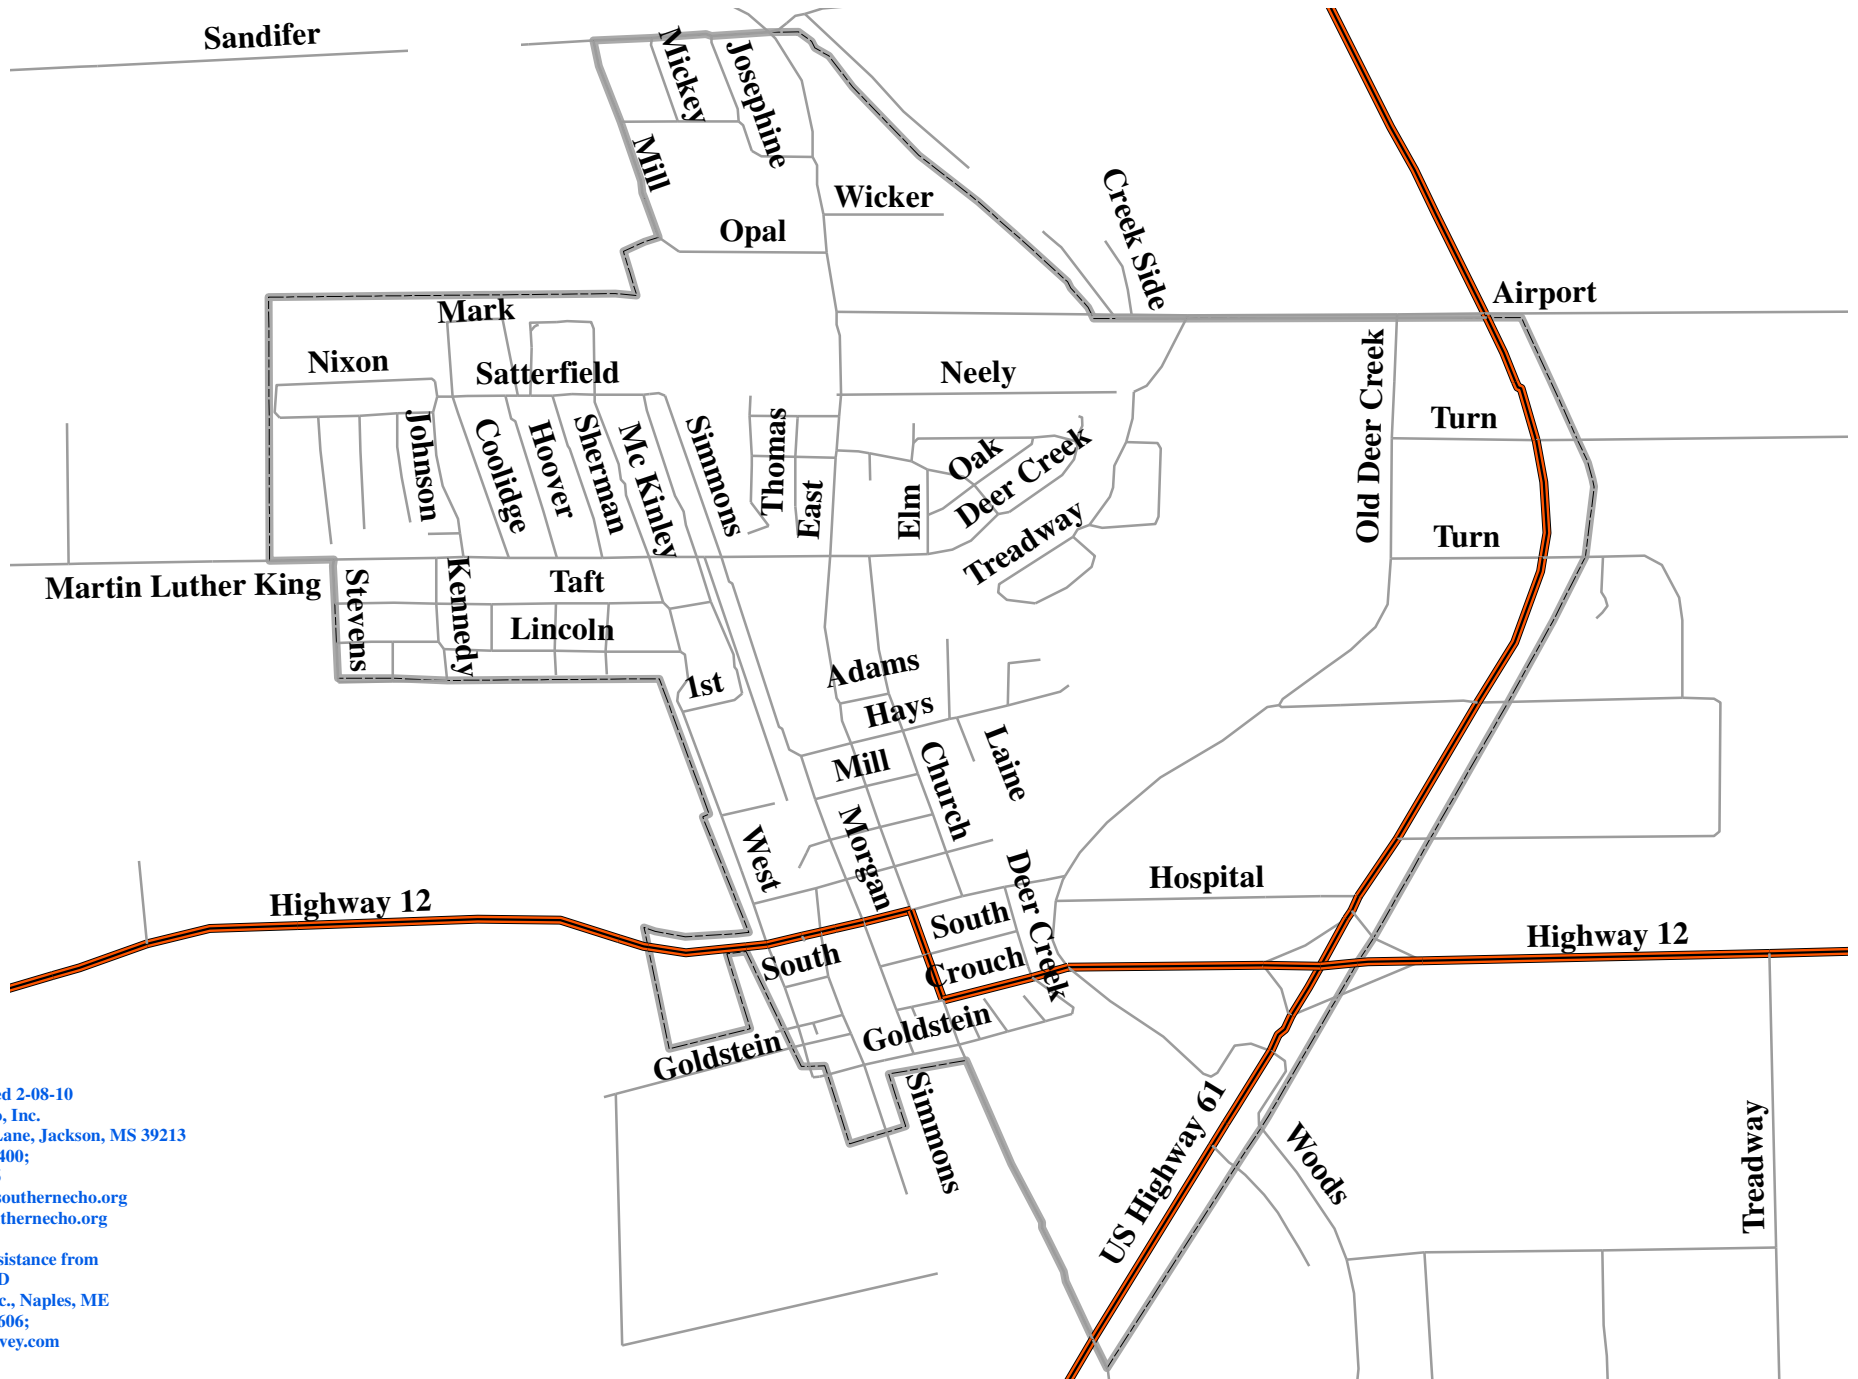

# HOLLANDALE, MISSISSIPPI: STREET MAP

This map prepared 2-08-10  
by Southern Echo, Inc.  
1350 Livingston Lane, Jackson, MS 39213  
phone: 601-982-6400;  
fax: 601-982-2636  
email: [souecho@southernecho.org](mailto:souecho@southernecho.org)  
website: [www.southernecho.org](http://www.southernecho.org)