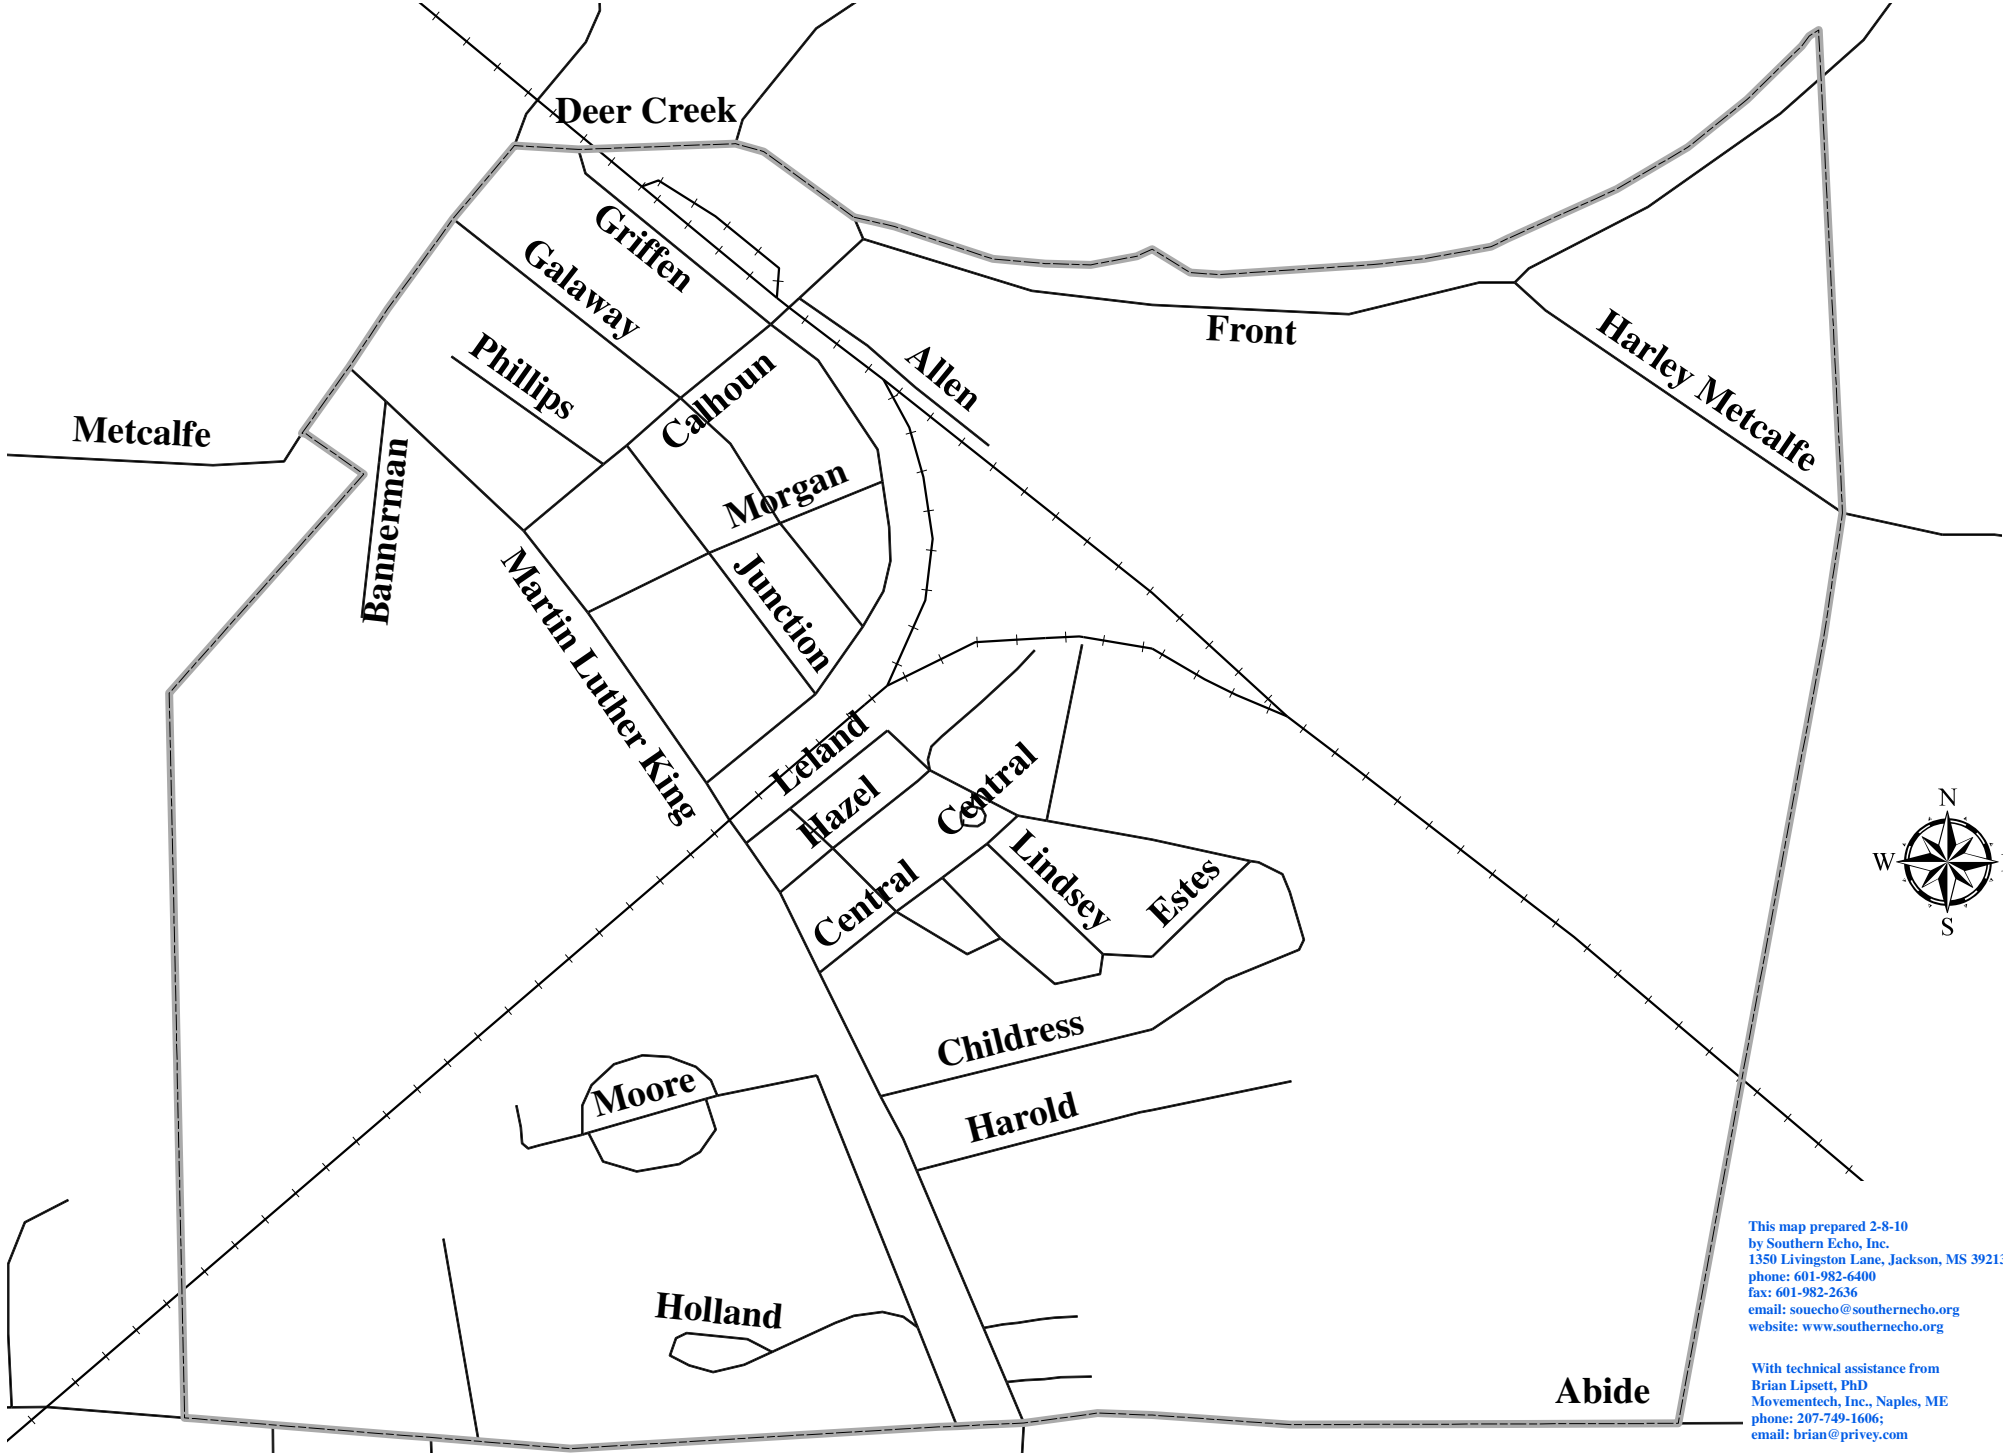

METCALFE, MISSISSIPPI: STREET MAP

This map prepared 2-8-10
by Southern Echo, Inc.
1350 Livingston Lane, Jackson, MS 39213
phone: 601-982-6400
fax: 601-982-2636
email: souecho@southernecho.org
website: www.southernecho.org