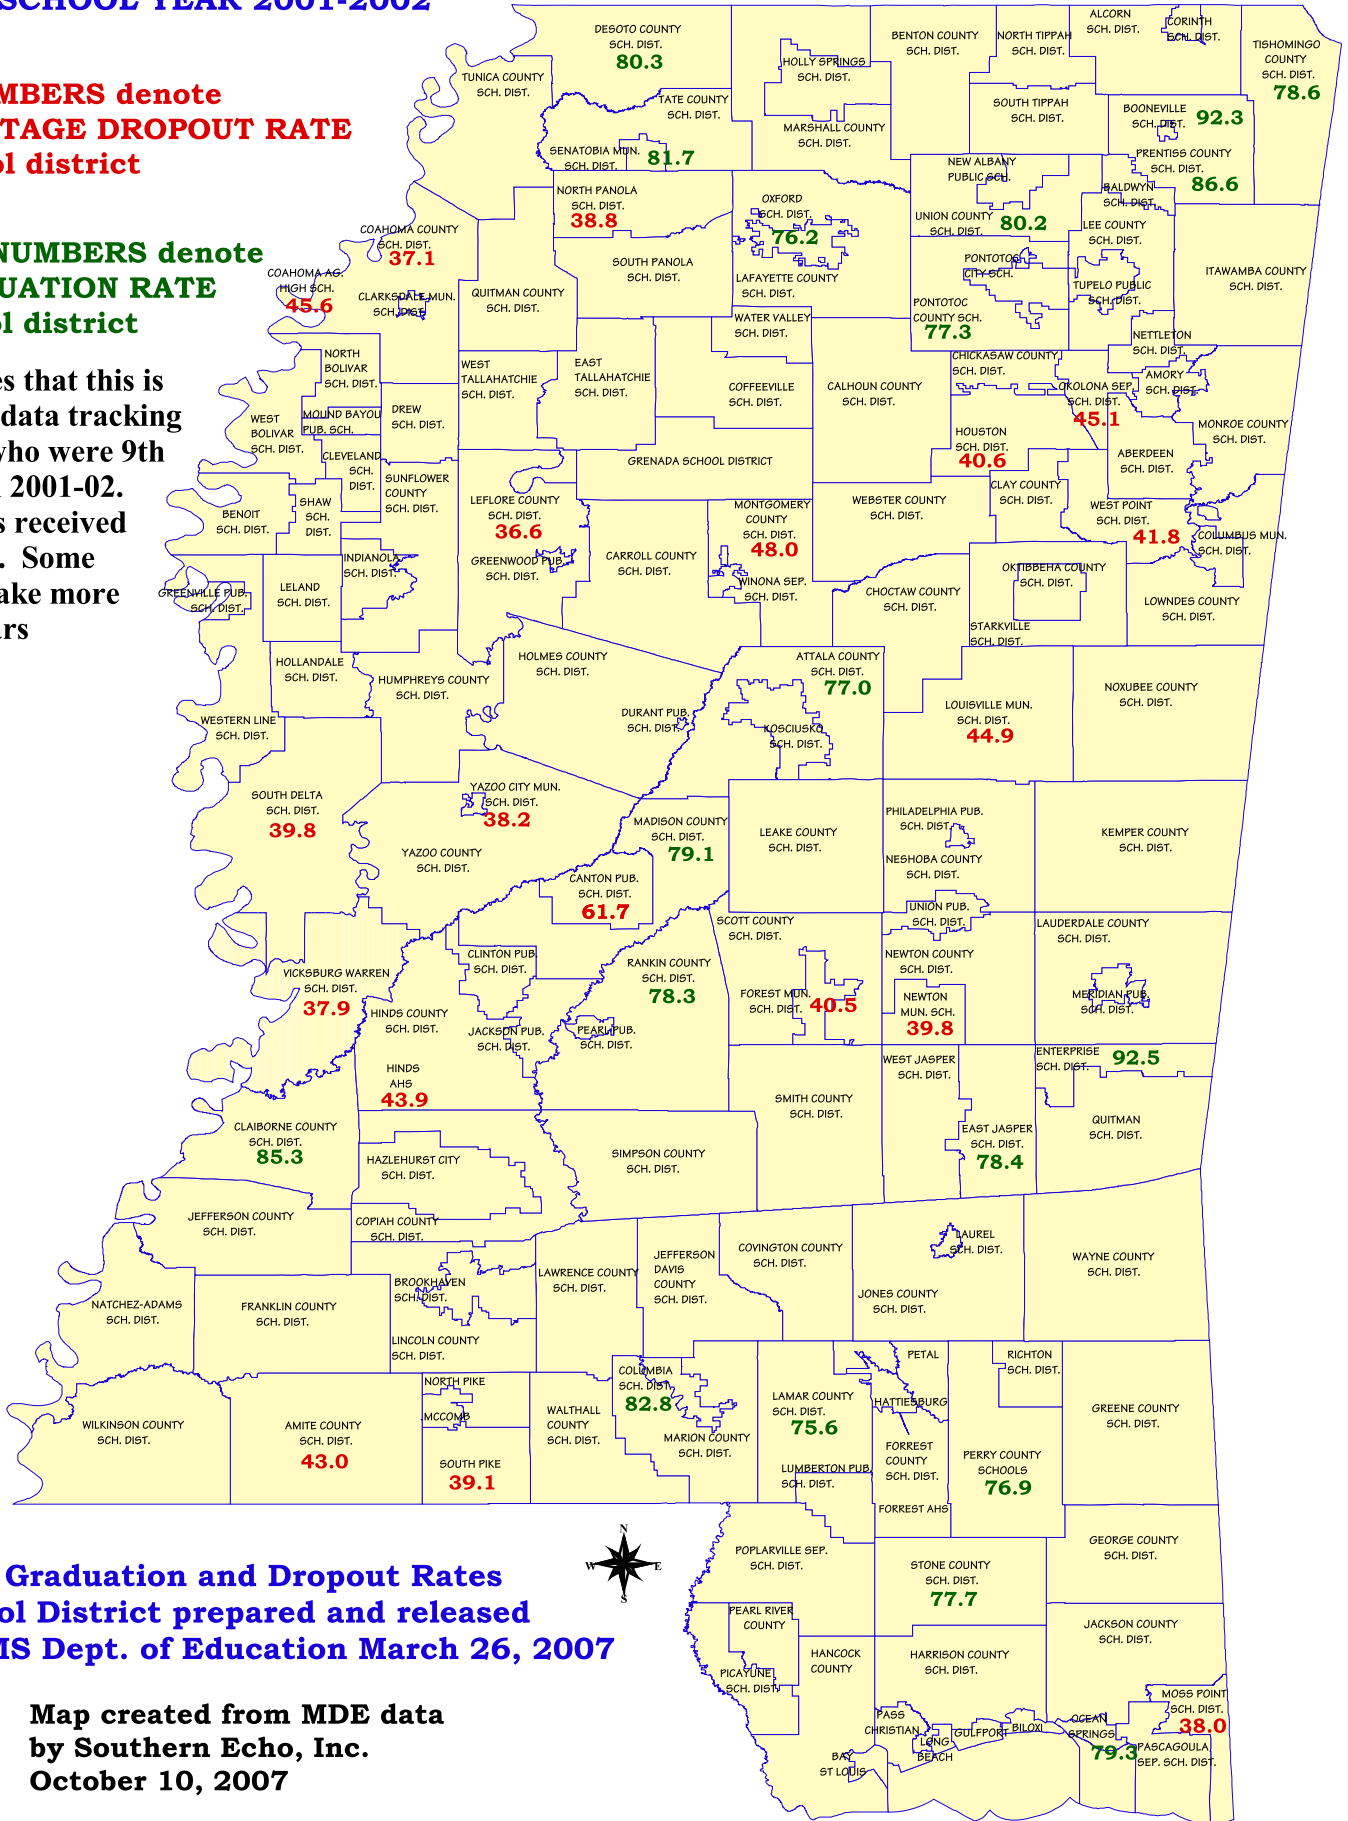

**MISSISSIPPI PUBLIC SCHOOLS --
 HIGHEST GRADUATION RATES AND HIGHEST DROPOUT RATES
 -- BY SCHOOL DISTRICTS --
 TRACKING STUDENTS WHO BEGAN 9TH GRADE
 IN THE SCHOOL YEAR 2001-2002**

NOTE:
RED NUMBERS denote
PERCENTAGE DROPOUT RATE
by school district

NOTE:
GREEN NUMBERS denote
% GRADUATION RATE
by school district

MDE notes that this is unofficial data tracking students who were 9th graders in 2001-02. Graduates received a diploma. Some students take more than 4 years to finish.

Data on Graduation and Dropout Rates by School District prepared and released by the MS Dept. of Education March 26, 2007

Map created from MDE data by Southern Echo, Inc. October 10, 2007