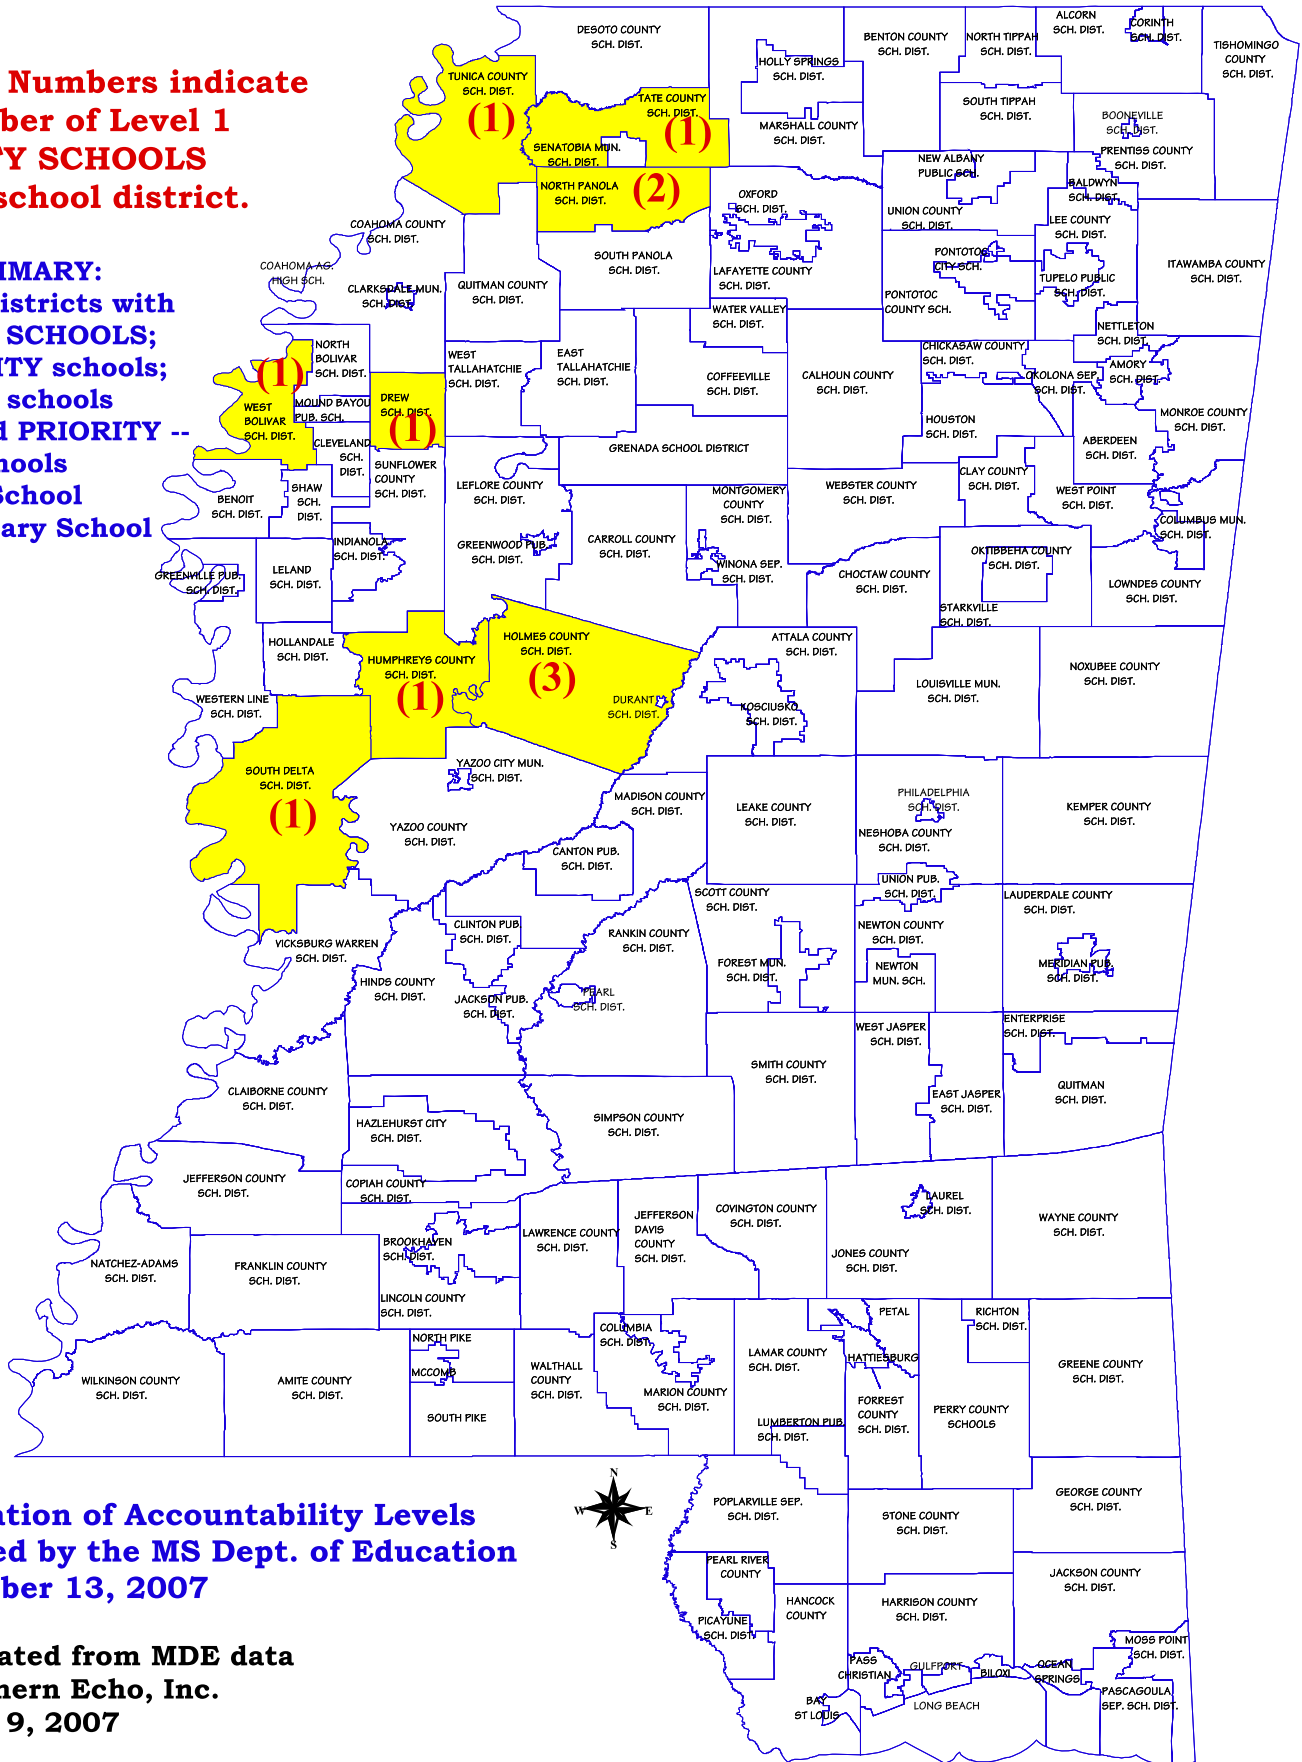

# MISSISSIPPI SCHOOL DISTRICTS -- 2007

## School Districts with Level 1 Priority Schools (highlighted in yellow)

**Note:**  
The Red Numbers indicate  
the number of Level 1  
PRIORITY SCHOOLS  
in each school district.

**DATA SUMMARY:**  
8 school districts with  
PRIORITY SCHOOLS;  
11 PRIORITY schools;  
Of the 11 schools  
designated PRIORITY --  
9 High Schools  
1 Middle School  
1 Elementary School

Designation of Accountability Levels  
approved by the MS Dept. of Education  
September 13, 2007

Map created from MDE data  
by Southern Echo, Inc.  
October 9, 2007