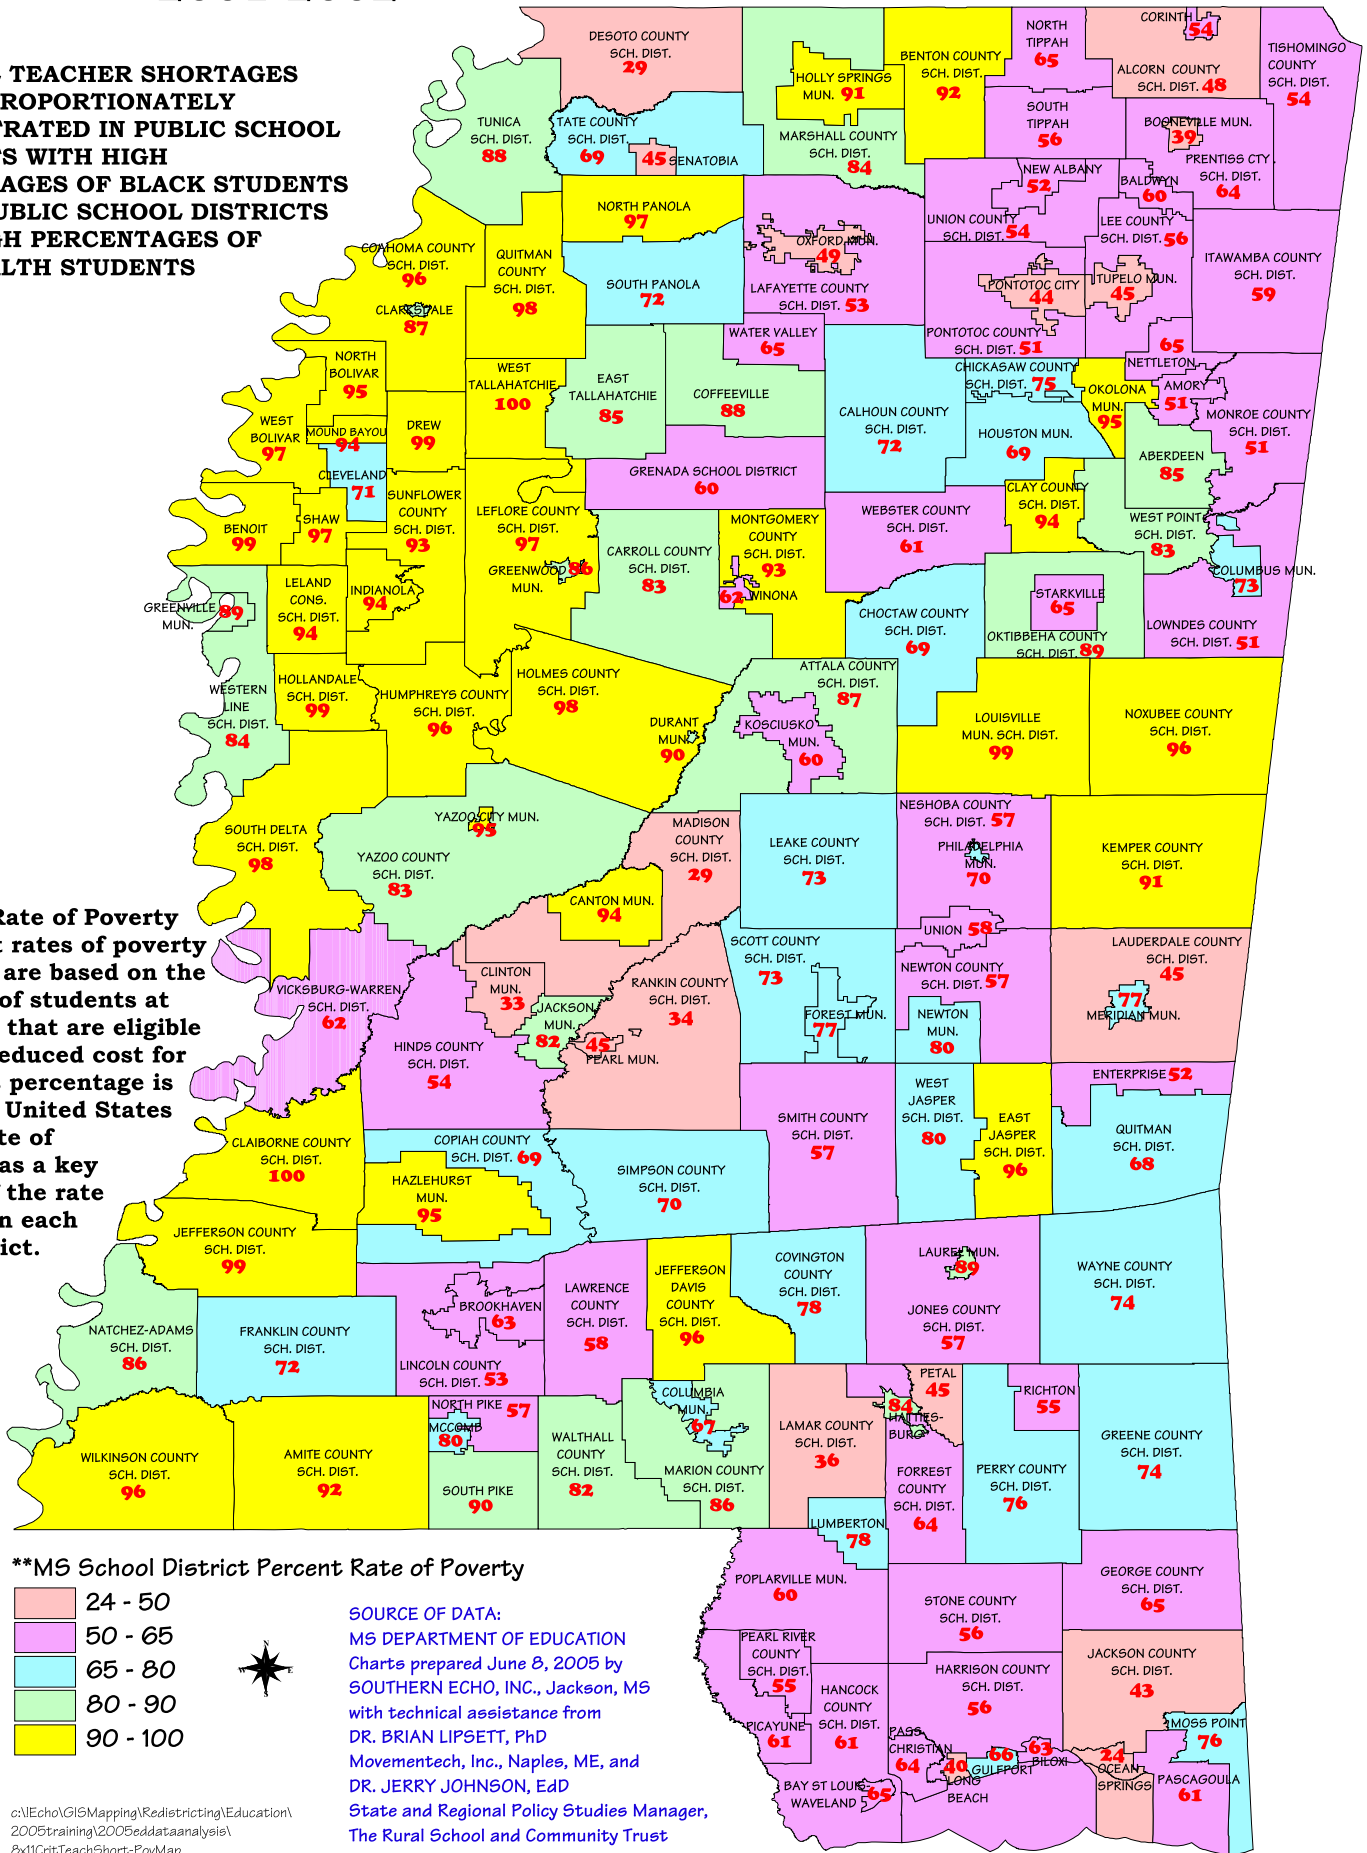

PERCENT RATES OF POVERTY **

-- MISSISSIPPI SCHOOL DISTRICTS --

2001-2002

CRITICAL TEACHER SHORTAGES ARE DISPROPORTIONATELY CONCENTRATED IN PUBLIC SCHOOL DISTRICTS WITH HIGH PERCENTAGES OF BLACK STUDENTS AND IN PUBLIC SCHOOL DISTRICTS WITH HIGH PERCENTAGES OF LOW-WEALTH STUDENTS

**** Percent Rate of Poverty**
 The percent rates of poverty in this map are based on the percentage of students at each school that are eligible for free or reduced cost for lunch. This percentage is used by the United States and the State of Mississippi as a key indicator of the rate of poverty in each school district.