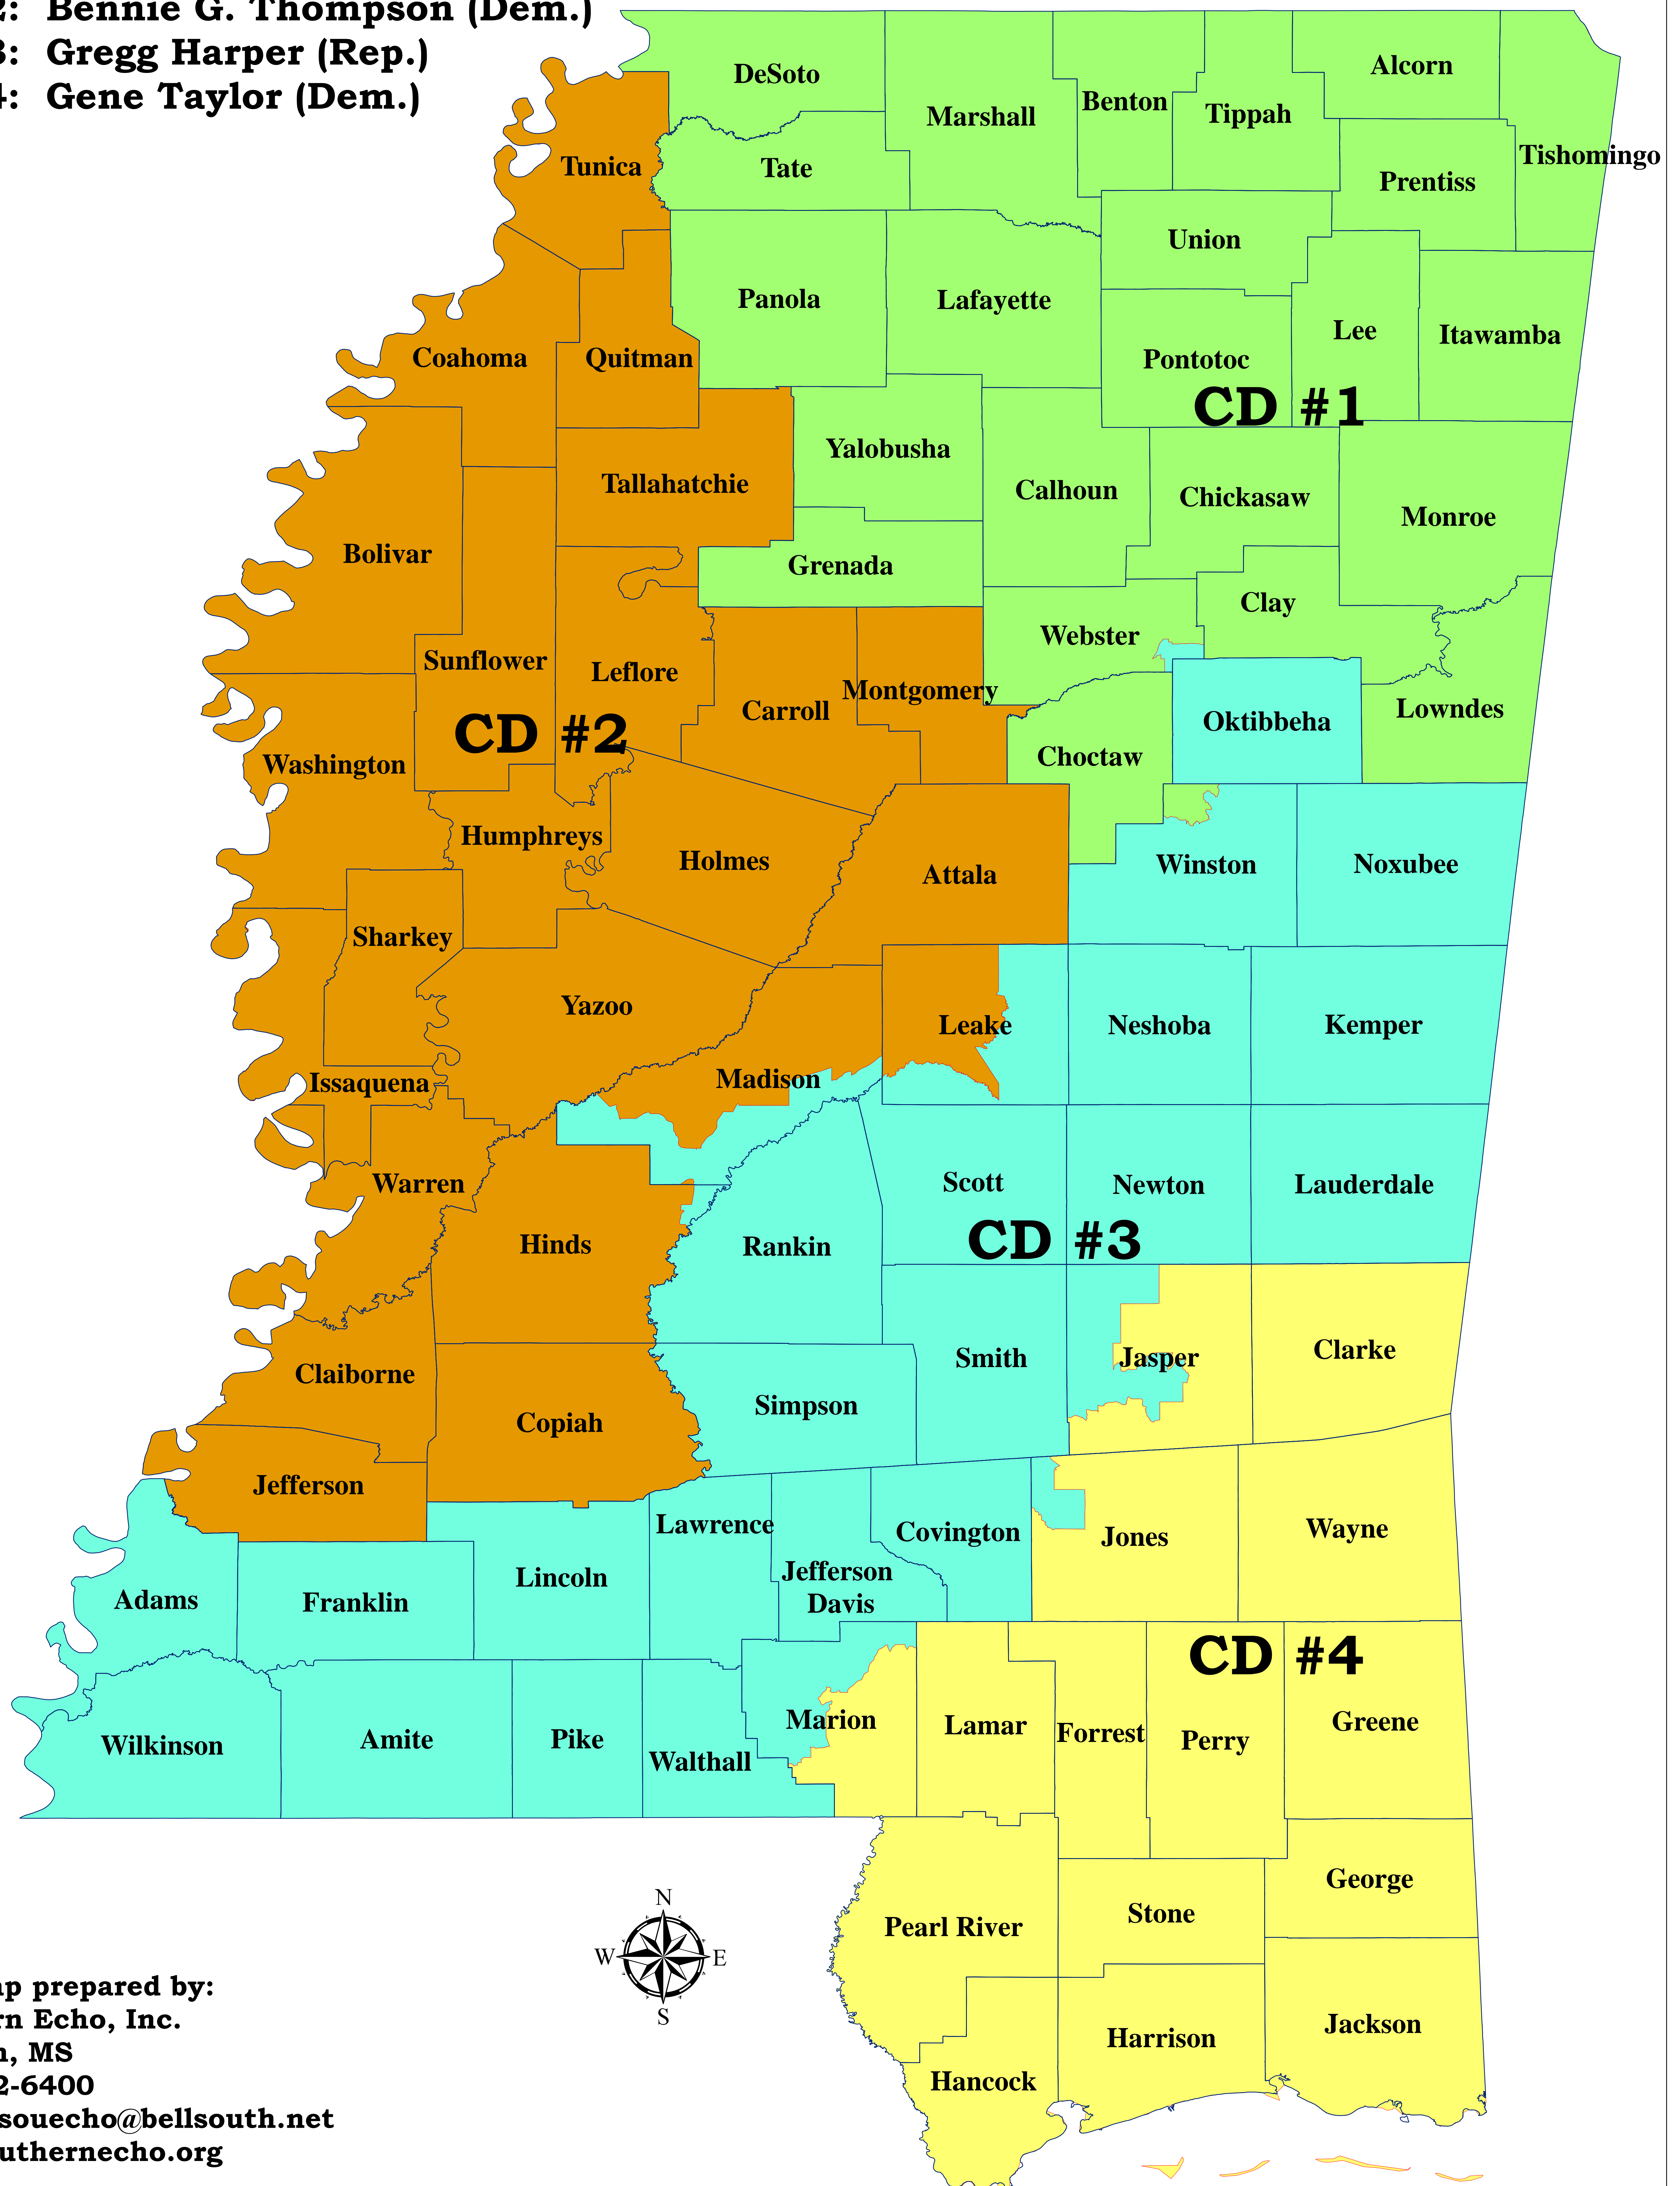

MISSISSIPPI Congressional Districts -- 2009

Dist. #1: Travis Childers (Dem.)

Dist. #2: Bennie G. Thompson (Dem.)

Dist. #3: Gregg Harper (Rep.)

Dist. #4: Gene Taylor (Dem.)

This Map prepared by:
Southern Echo, Inc.
Jackson, MS
601-982-6400
email: souecho@bellsouth.net
www.southernecho.org