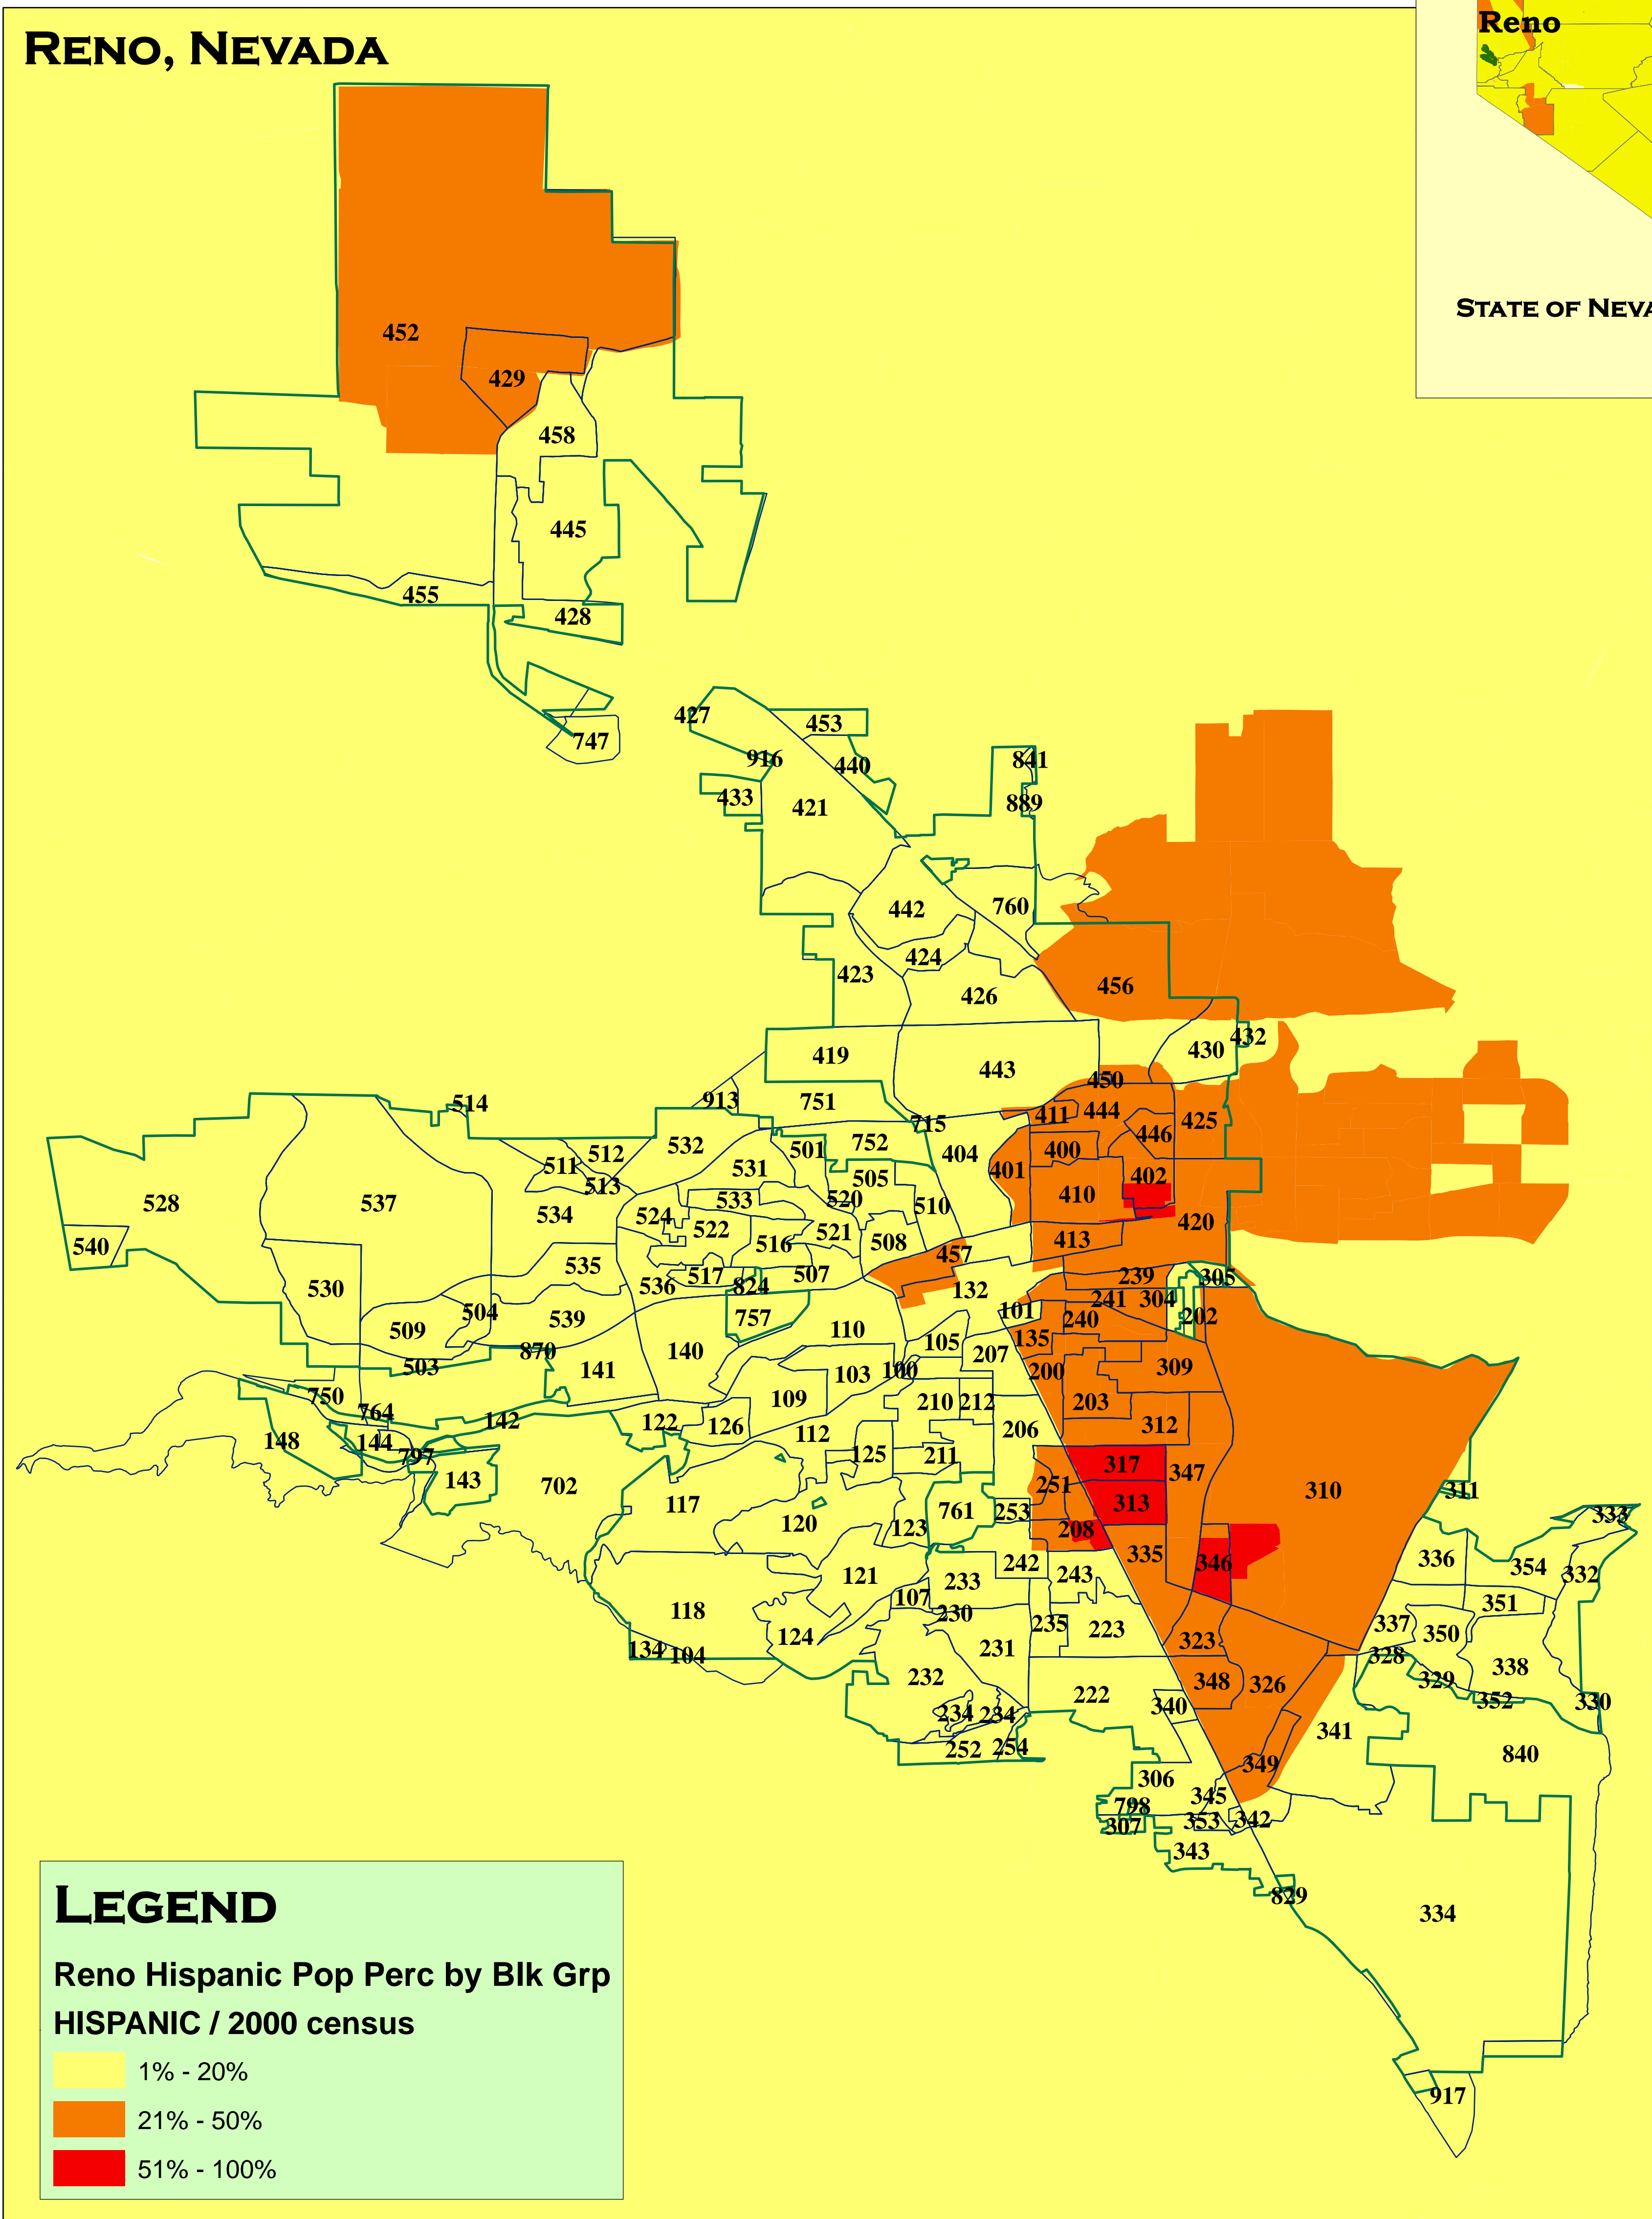

Las Vegas and Reno, Nevada: Percent Hispanic Population by Voting Precincts (2000 Census)

THIS MAP FOCUSES ON THE NEVADA CITIES OF LAS VEGAS AND RENO. THE MAP DEPICTS THE VOTING PRECINCTS IN EACH CITY AND THE HISPANIC POPULATION PERCENTAGE IN EACH VOTING PRECINCT. THE MAP ALSO SHOWS THE HISPANIC POPULATION OUTSIDE EACH CITY.

THE PRECINCTS ARE OUTLINED IN BLUE. THE HISPANIC POPULATION DATA COMES FROM THE 2000 CENSUS COUNT DATA AND IS PRESENTED AT THE "BLOCK GROUP" LEVEL. THE LINES OF THE BLOCK GROUPS ARE NOT SHOWN TO AVOID ANY CONFUSION WITH THE LINES OF THE VOTING PRECINCTS.

THE TERM "HISPANIC" IS A TERM USED BY THE CENSUS BUREAU IN CONNECTION WITH THE CENSUS COUNT EVERY 10 YEARS. THE TERM HISPANIC INCLUDES ALL OF THE PERSONS WHO IDENTIFY THEMSELVES IN THE CENSUS COUNT AS HISPANIC, USING THIS CENSUS BUREAU DEFINITION (MAY 2008):

"THE QUESTION ON HISPANIC ORIGIN ASKS RESPONDENTS IF THEY ARE SPANISH, HISPANIC, OR LATINO. STARTING WITH CENSUS 2000 THE QUESTION ON RACE ASKS RESPONDENTS TO REPORT THE RACE OR RACES THEY CONSIDER THEMSELVES TO BE. THUS, HISPANICS MAY BE OF ANY RACE."

This Map prepared 7-16-09 by:
Southern Echo, Inc.
1350 Livingston Lane
Jackson, MS 39213
601-982-6400
souecho@bellsouth.net
www.southernecho.org

With technical assistance from:
Dr. Brian Lipsett
Movementech, Inc.
Naples, ME
207-749-1606