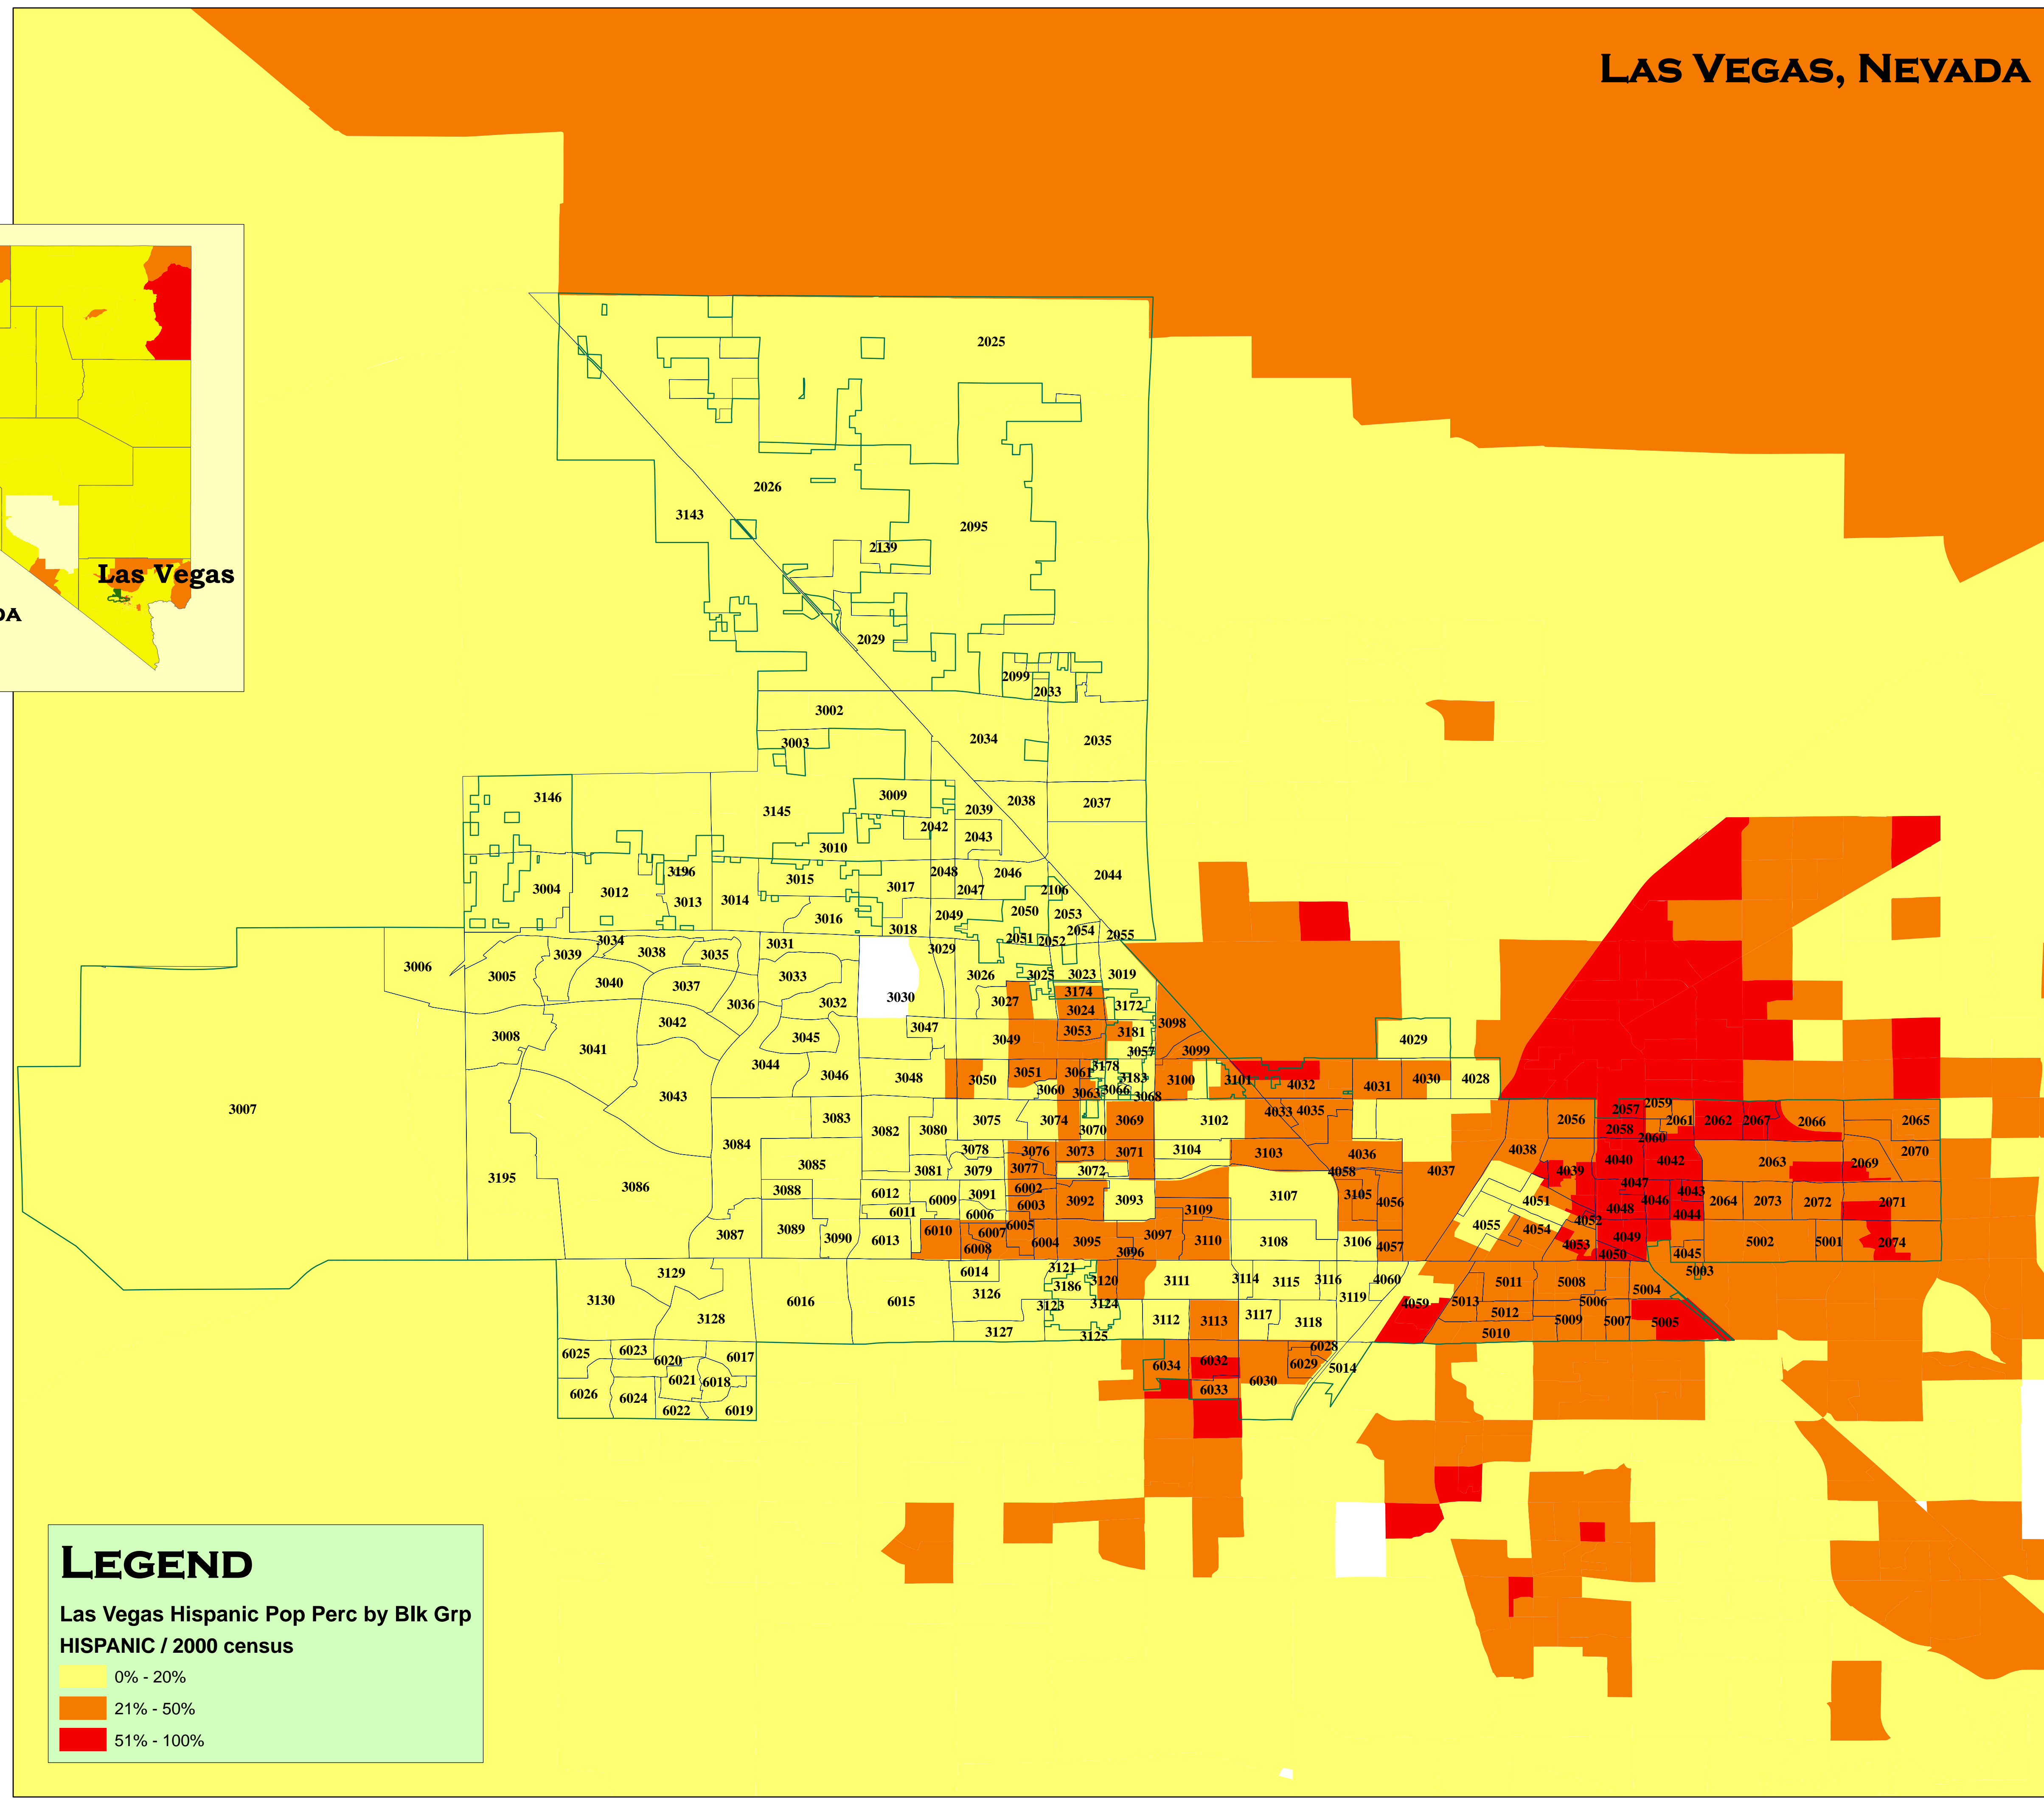

Las Vegas and Reno, Nevada: Percent Hispanic Population by Voting Precincts (2000 Census)

THIS MAP FOCUSES ON THE NEVADA CITIES OF LAS VEGAS AND RENO. THE MAP DEPICTS THE VOTING PRECINCTS IN EACH CITY AND THE HISPANIC POPULATION PERCENTAGE IN EACH VOTING PRECINCT. THE MAP ALSO SHOWS THE HISPANIC POPULATION OUTSIDE EACH CITY.

THE PRECINCTS ARE OUTLINED IN BLUE. THE HISPANIC POPULATION DATA COMES FROM THE 2000 CENSUS COUNT DATA AND IS PRESENTED AT THE "BLOCK GROUP" LEVEL. THE LINES OF THE BLOCK GROUPS ARE NOT SHOWN TO AVOID ANY CONFUSION WITH THE LINES OF THE VOTING PRECINCTS.

THE TERM "HISPANIC" IS A TERM USED BY THE CENSUS BUREAU IN CONNECTION WITH THE CENSUS COUNT EVERY 10 YEARS. THE TERM HISPANIC INCLUDES ALL OF THE PERSONS WHO IDENTIFY THEMSELVES IN THE CENSUS COUNT AS HISPANIC, USING THIS CENSUS BUREAU DEFINITION (MAY 2008):

"THE QUESTION ON HISPANIC ORIGIN ASKS RESPONDENTS IF THEY ARE SPANISH, HISPANIC, OR LATINO. STARTING WITH CENSUS 2000 THE QUESTION ON RACE ASKS RESPONDENTS TO REPORT THE RACE OR RACES THEY CONSIDER THEMSELVES TO BE. THUS, HISPANICS MAY BE OF ANY RACE."

This Map prepared 7-16-09 by:
Southern Echo, Inc.
1350 Livingston Lane
Jackson, MS 39213
601-982-6400
souecho@bellsouth.net
www.southernecho.org

With technical assistance from:
Dr. Brian Lipsett
Movementech, Inc.
Naples, ME
207-749-1606