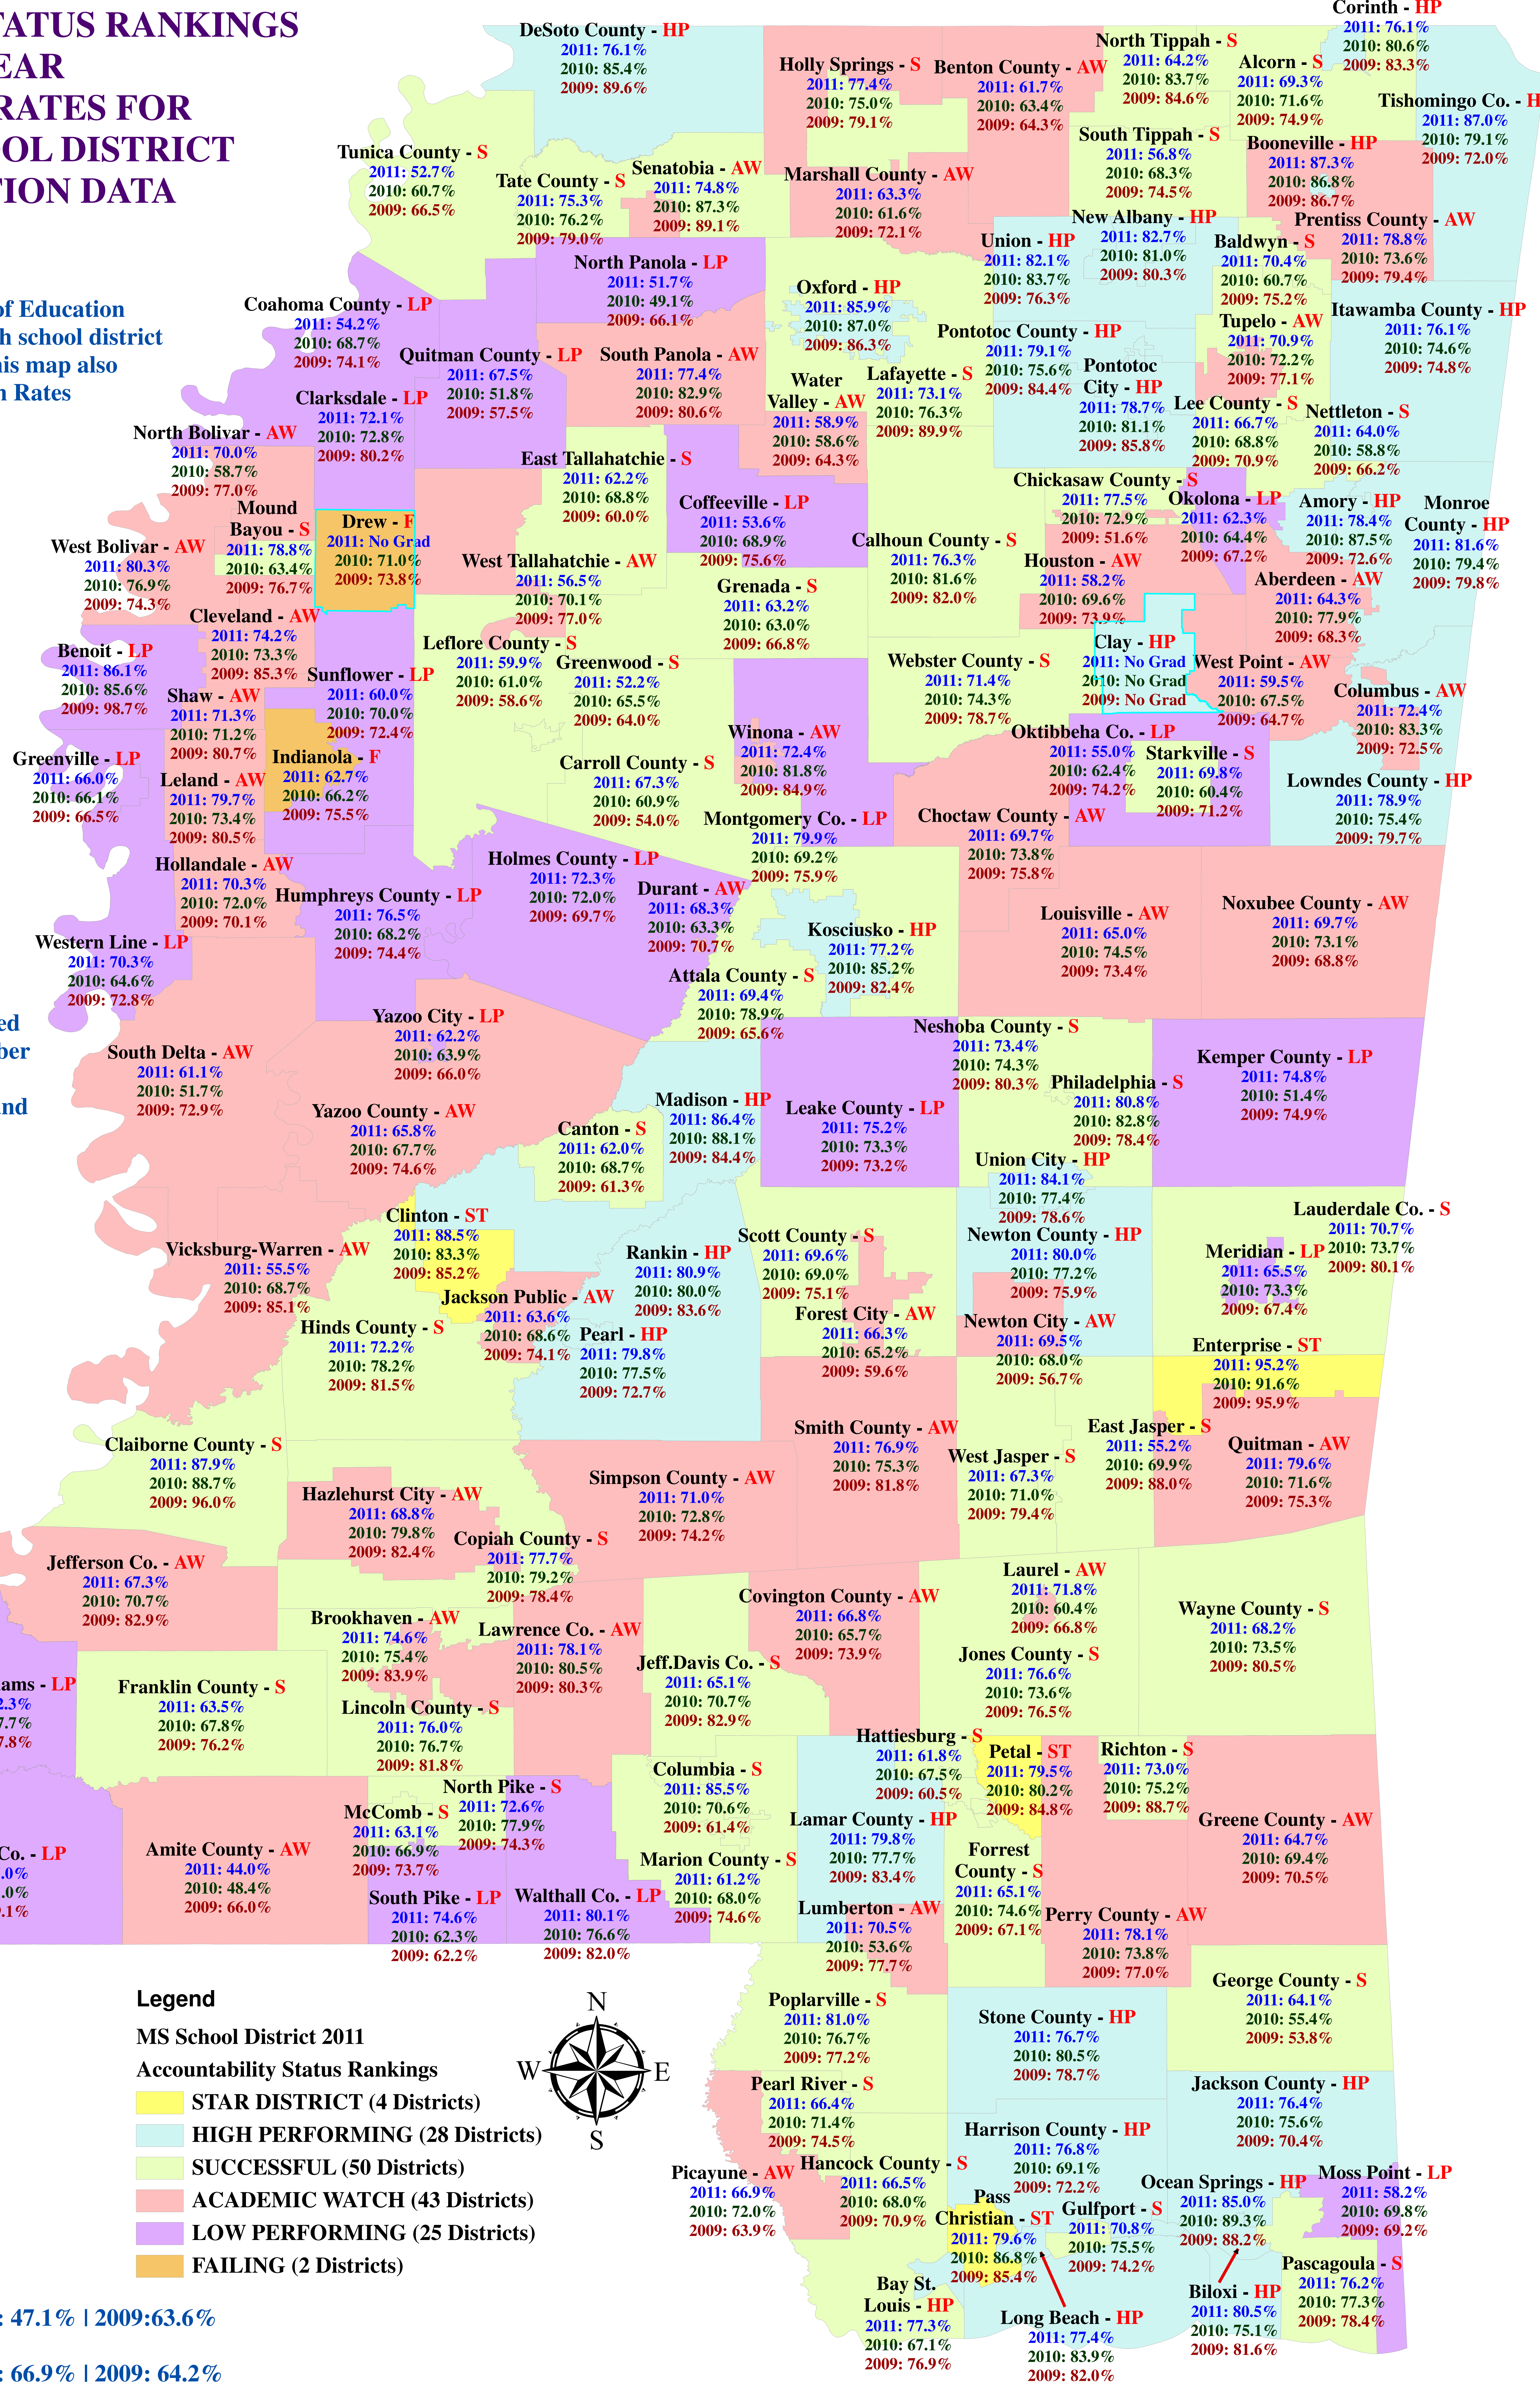

Between 2009 and 2011 the Graduation Rate for 103 School Districts went down and the Graduation Rate for 47 School District went up. Clay district has no high school; Drew High has no data reported.

The performance rankings are divided into 6 categories. Below are the number of districts in each category and the percentage of the total 152 districts and the abbreviation in the map in red:

STAR = S:
(4 Districts = 2.6%)

HIGH PERFORMING = HP:
(28 Districts = 18.4%)

SUCCESSFUL = S:
(50 Districts = 32.9%)

ACADEMIC WATCH = AW:
(43 Districts = 28.3%)

LOW PERFORMING = LP:
(25 Districts = 16.4%)

FAILING = F:
(2 Districts = 1.3%)

Total school districts in the dataset, including the Agricultural High Schools: 152

70 districts -46.1%- are ranked **LESS THAN Successful**.

Agricultural High Schools:
The Agricultural High Schools are not included in the visual map because they do not have discrete physical jurisdictions that school districts have. The rankings for the Ag High Schools are not included in the cumulative numbers set forth in the Legend. The AHS rankings are:

Coahoma AHS: Low Performing
Graduation Rate 2011: 69.6% | 2010: 47.1% | 2009: 63.6%
Forrest AHS: Successful
Graduation Rate 2011: 67.1% | 2010: 66.9% | 2009: 64.2%
Hinds AHS: Low Performing
Graduation Rate 2011: 77.9% | 2010: 70.2% | 2009: No Data

This map (v5) prepared 9/26/11 by Southern Echo, Inc. | 1350 Livingston Lane, Jackson, MS 39213 | phone: 601-982-6400
fax: 601-982-2636 | email: souecho@southerncho.org | website: www.southerncho.org