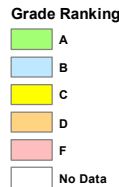

Source: Mississippi Department of Education, Office of District and School Performance (ODSP)

Prepared by: Southern Echo, Inc.
Technical Assistance: Tony Fairfax, CensusChannel LLC
Map Version: 5.0 Date: 12/4/2018