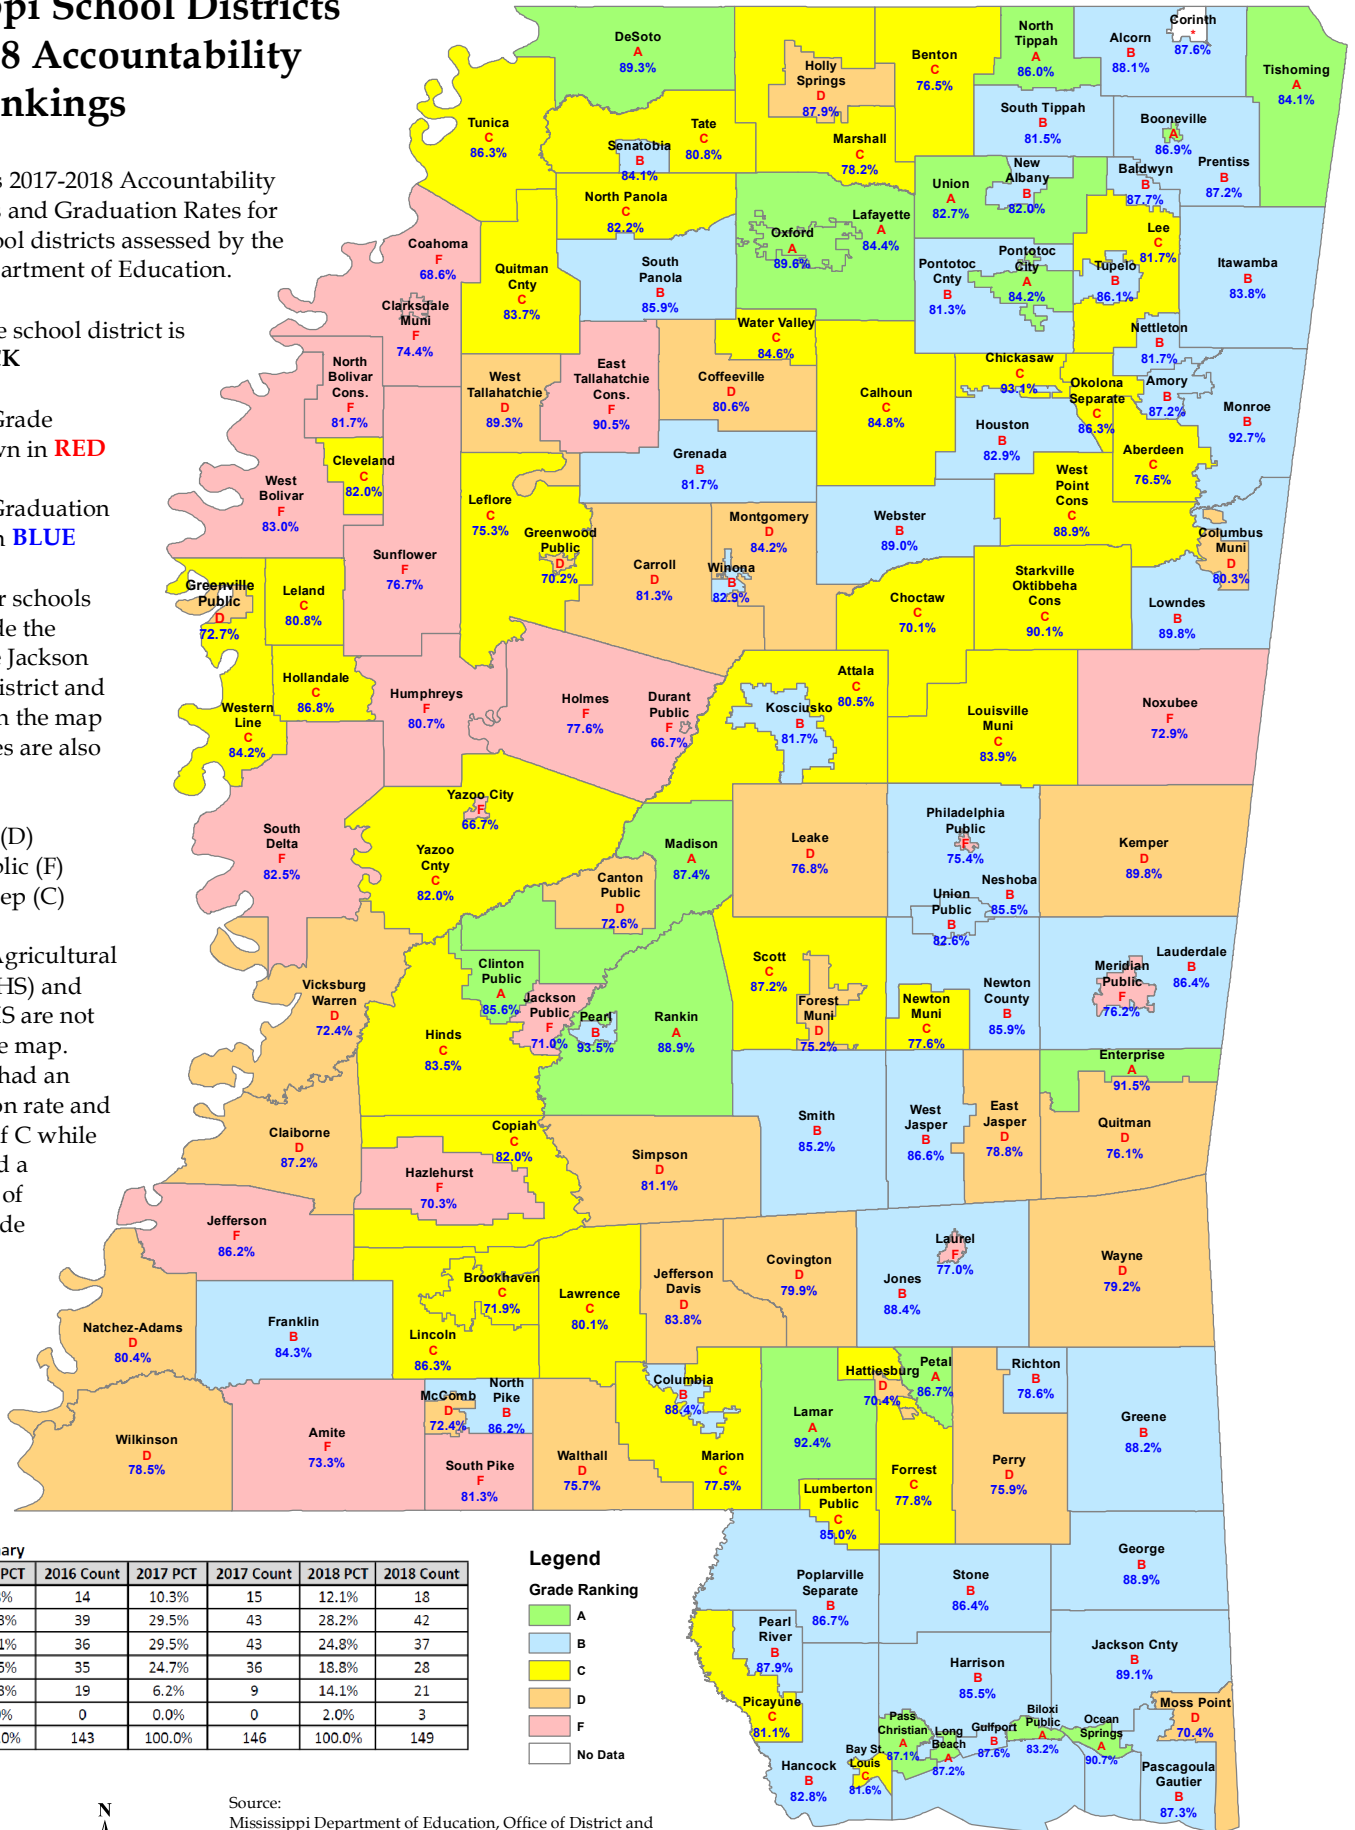

Mississippi School Districts 2017 - 2018 Accountability Grade Rankings

This map shows 2017-2018 Accountability Grade Rankings and Graduation Rates for Mississippi school districts assessed by the Mississippi Department of Education.

The Name of the school district is shown in **BLACK**

The 2017-2018 Grade Ranking is shown in **RED**

The 2017-2018 Graduation Rate is shown in **BLUE**

Three (3) charter schools are located inside the boundary of the Jackson Public School District and not displayed on the map (graduation rates are also not available):

- 1) Smilow Prep (D)
- 2) Midtown Public (F)
- 3) Reimagine Prep (C)

The Coahoma Agricultural High School (AHS) and Forrest City AHS are not displayed on the map. Coahoma AHS had an 82.4% graduation rate and grade ranking of C while Forrest AHS had a graduation rate of 77.9% and a grade ranking of B.