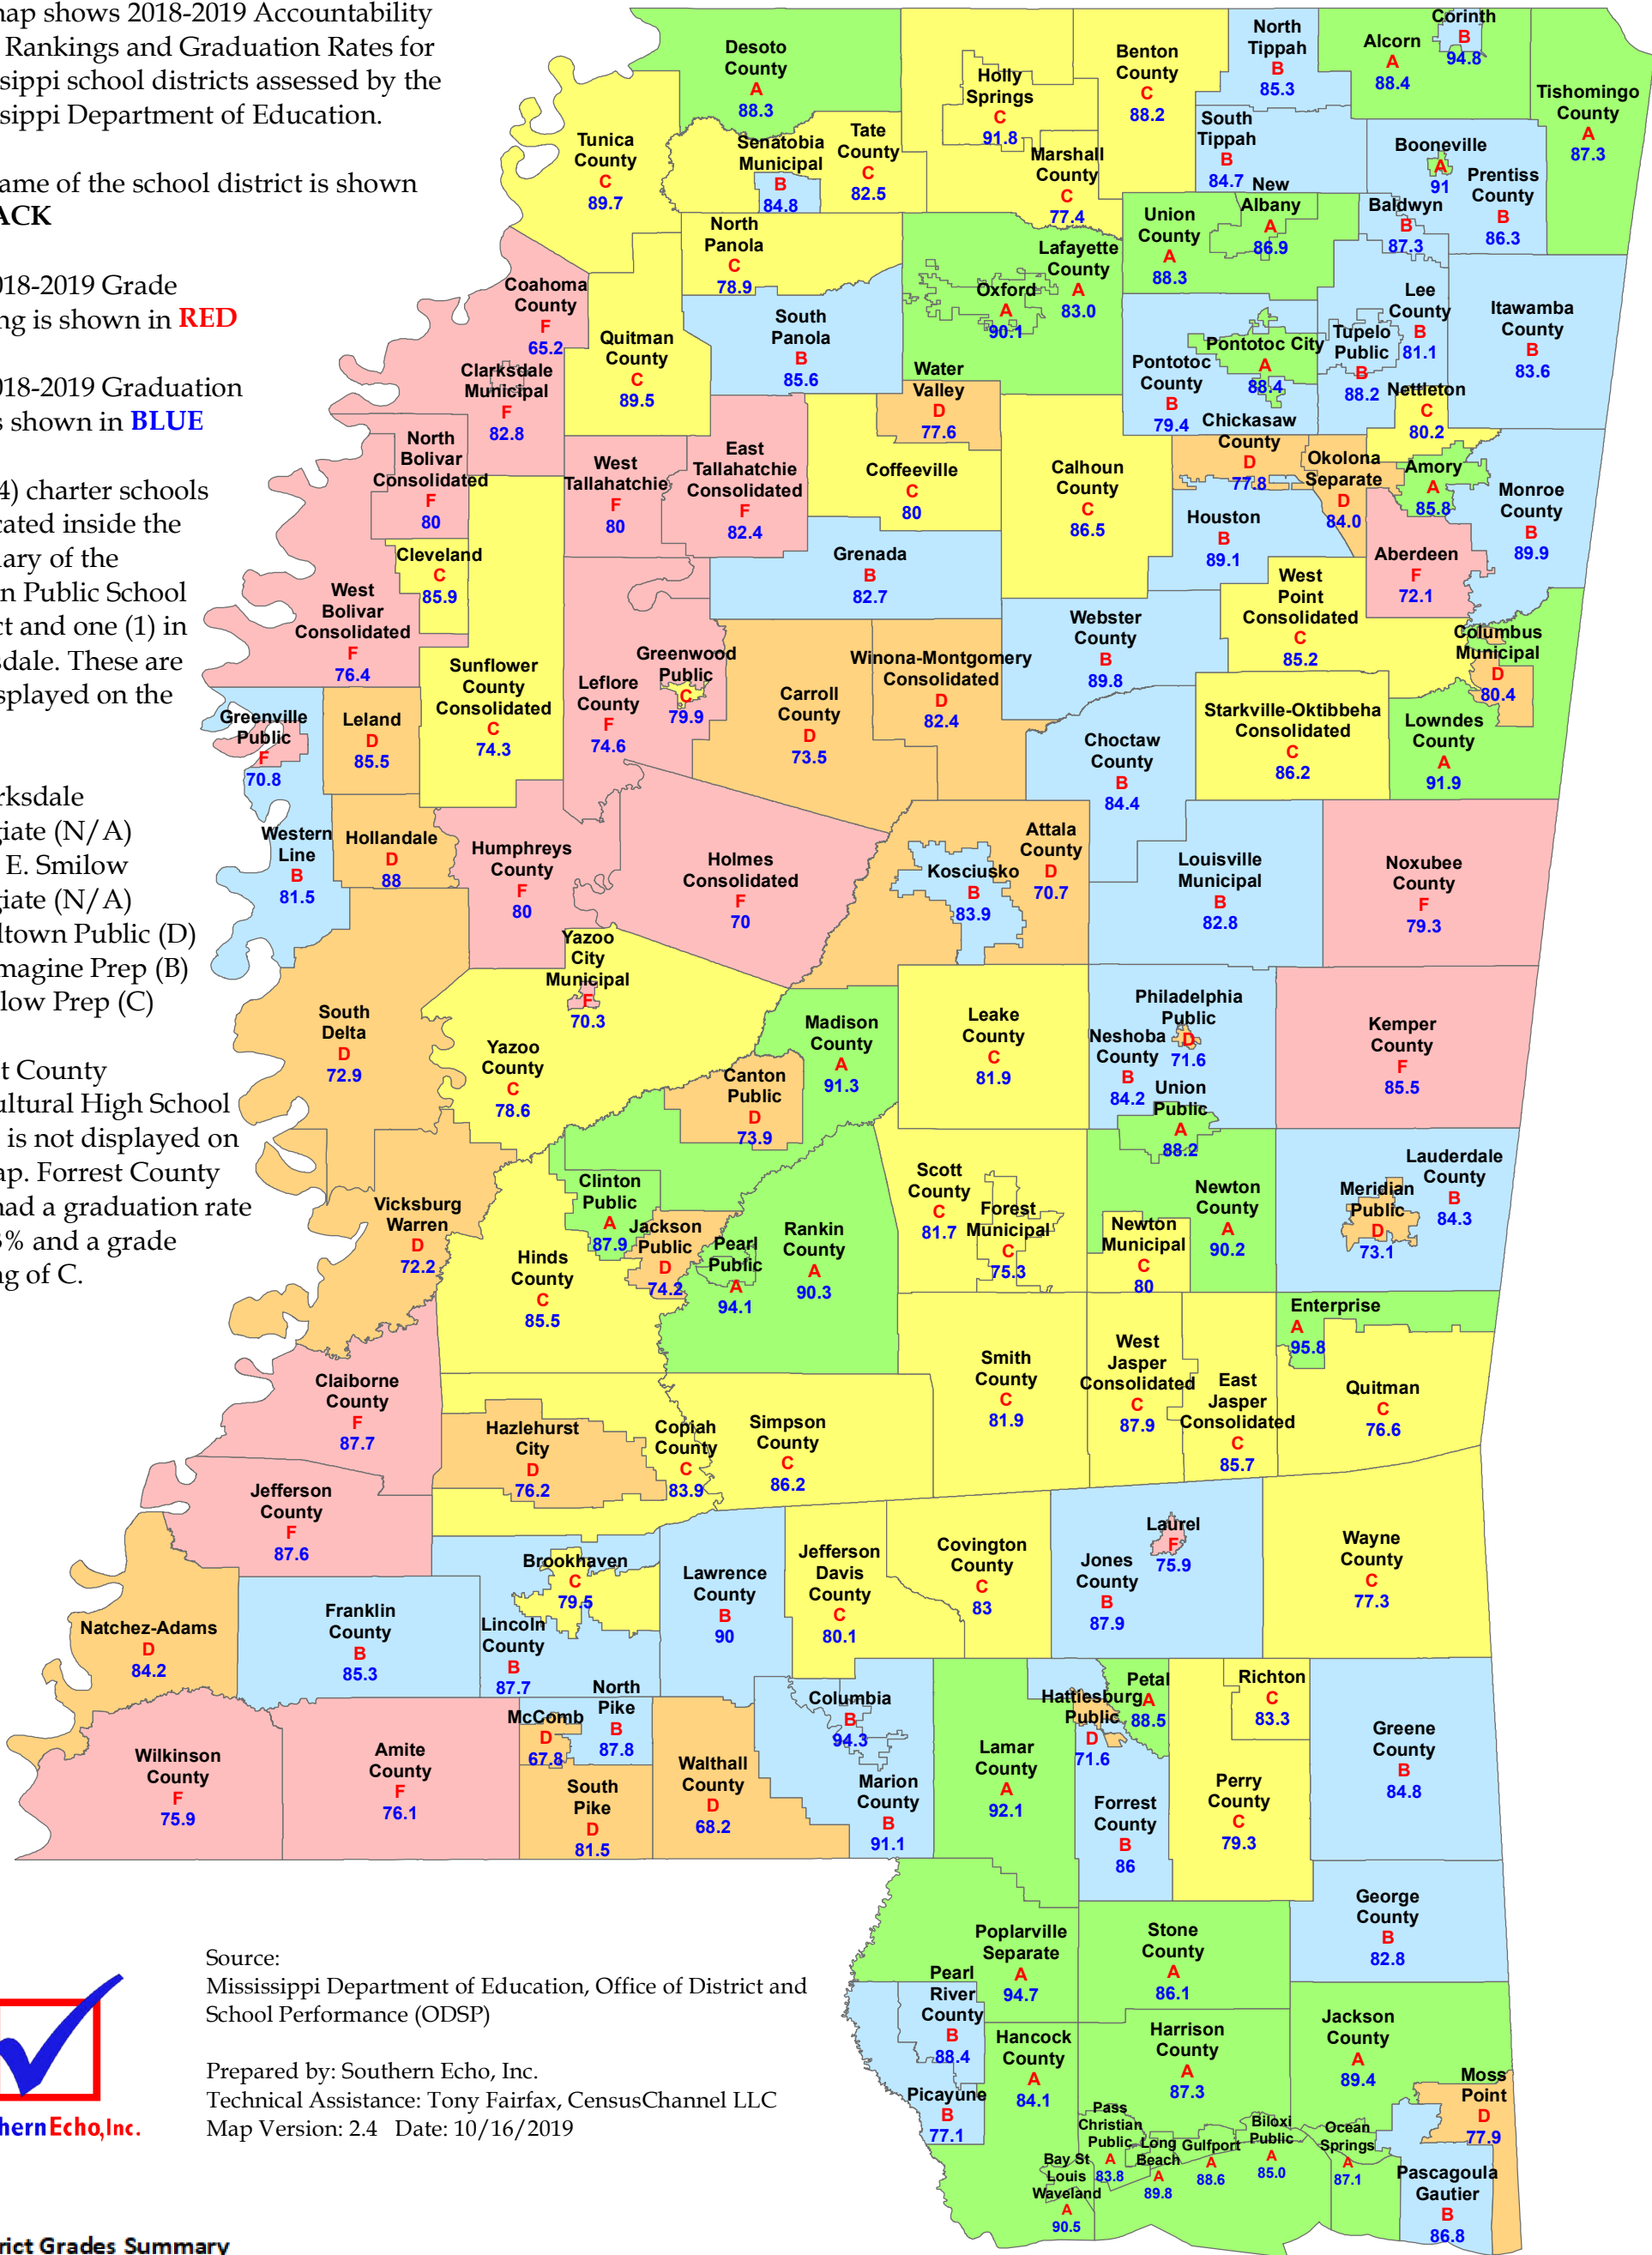

Mississippi School Districts 2018 - 2019 Accountability Grade Rankings

This map shows 2018-2019 Accountability Grade Rankings and Graduation Rates for Mississippi school districts assessed by the Mississippi Department of Education.

The Name of the school district is shown in **BLACK**

The 2018-2019 Grade Ranking is shown in **RED**

The 2018-2019 Graduation Rate is shown in **BLUE**

Four (4) charter schools are located inside the boundary of the Jackson Public School District and one (1) in Clarksdale. These are not displayed on the map.

1) Clarksdale Collegiate (N/A)
2) Joel E. Smilow Collegiate (N/A)
3) Midtown Public (D)
4) Reimagine Prep (B)
5) Smilow Prep (C)

Forrest County Agricultural High School (AHS) is not displayed on the map. Forrest County AHS had a graduation rate of 87.3% and a grade ranking of C.

Source:
Mississippi Department of Education, Office of District and School Performance (ODSP)

Prepared by: Southern Echo, Inc.
Technical Assistance: Tony Fairfax, CensusChannel LLC
Map Version: 2.4 Date: 10/16/2019

District Grades Summary

Grade	2017 Count	2017 PCT	2018 Count	2018 PCT	2019 Count	2019 PCT
A	15	10.3%	18	12.1%	31	21.7%
B	43	29.5%	42	28.2%	35	24.5%
C	43	29.5%	38	25.5%	35	24.5%
D	36	24.7%	28	18.8%	23	16.1%
F	9	6.2%	23	15.4%	19	13.3%
Totals	146	100.0%	149	100.0%	143	100.0%

Legend