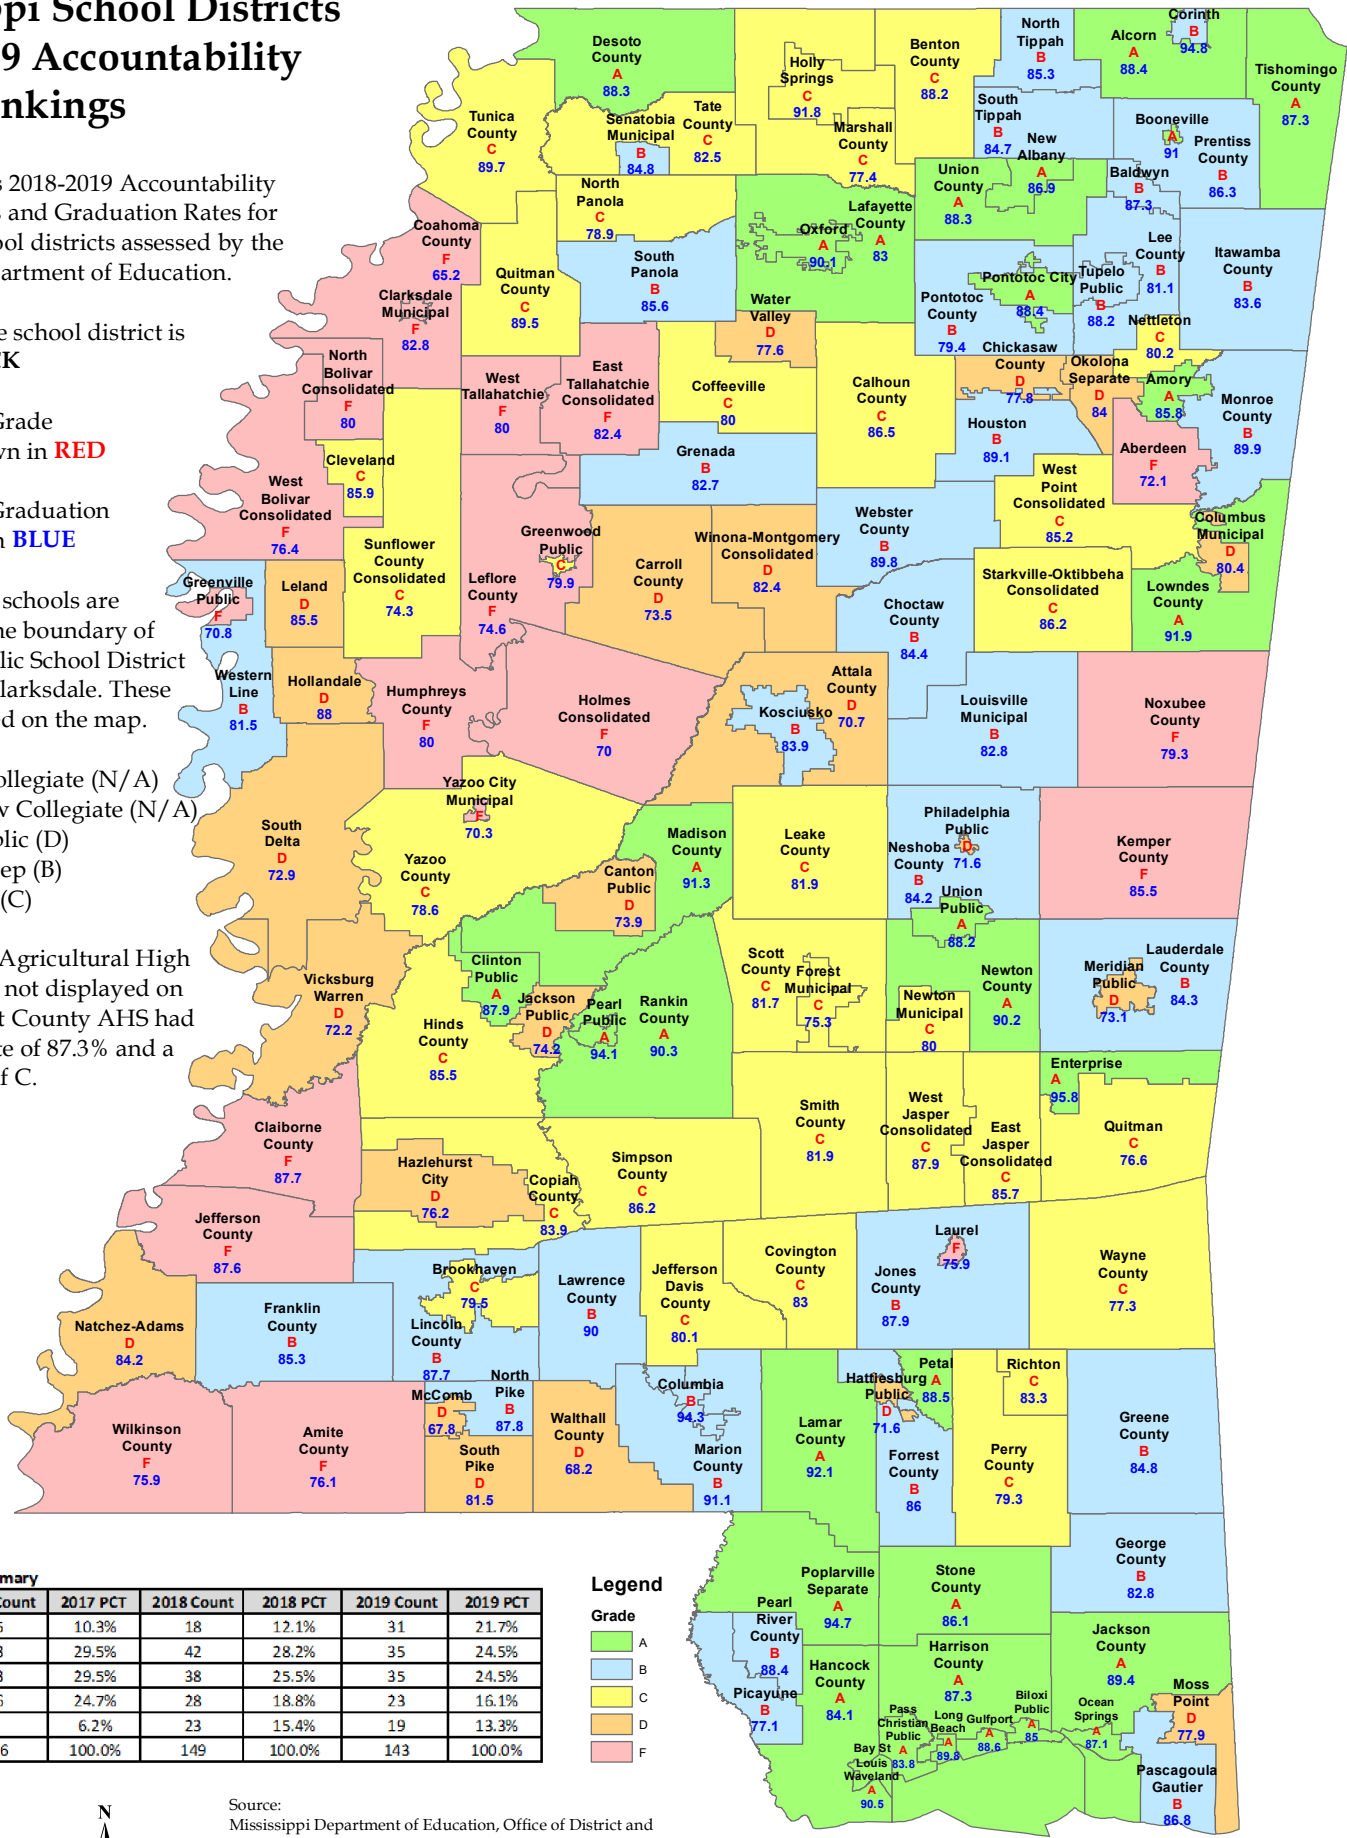

# Mississippi School Districts 2018 - 2019 Accountability Grade Rankings

This map shows 2018-2019 Accountability Grade Rankings and Graduation Rates for Mississippi school districts assessed by the Mississippi Department of Education.

The Name of the school district is shown in **BLACK**

The 2018-2019 Grade Ranking is shown in **RED**

The 2018-2019 Graduation Rate is shown in **BLUE**

Four (4) charter schools are located inside the boundary of the Jackson Public School District and one (1) in Clarksdale. These are not displayed on the map.

- 1) Clarksdale Collegiate (N/A)
- 2) Joel E. Smilow Collegiate (N/A)
- 3) Midtown Public (D)
- 4) Reimagine Prep (B)
- 5) Smilow Prep (C)

Forrest County Agricultural High School (AHS) is not displayed on the map. Forrest County AHS had a graduation rate of 87.3% and a grade ranking of C.