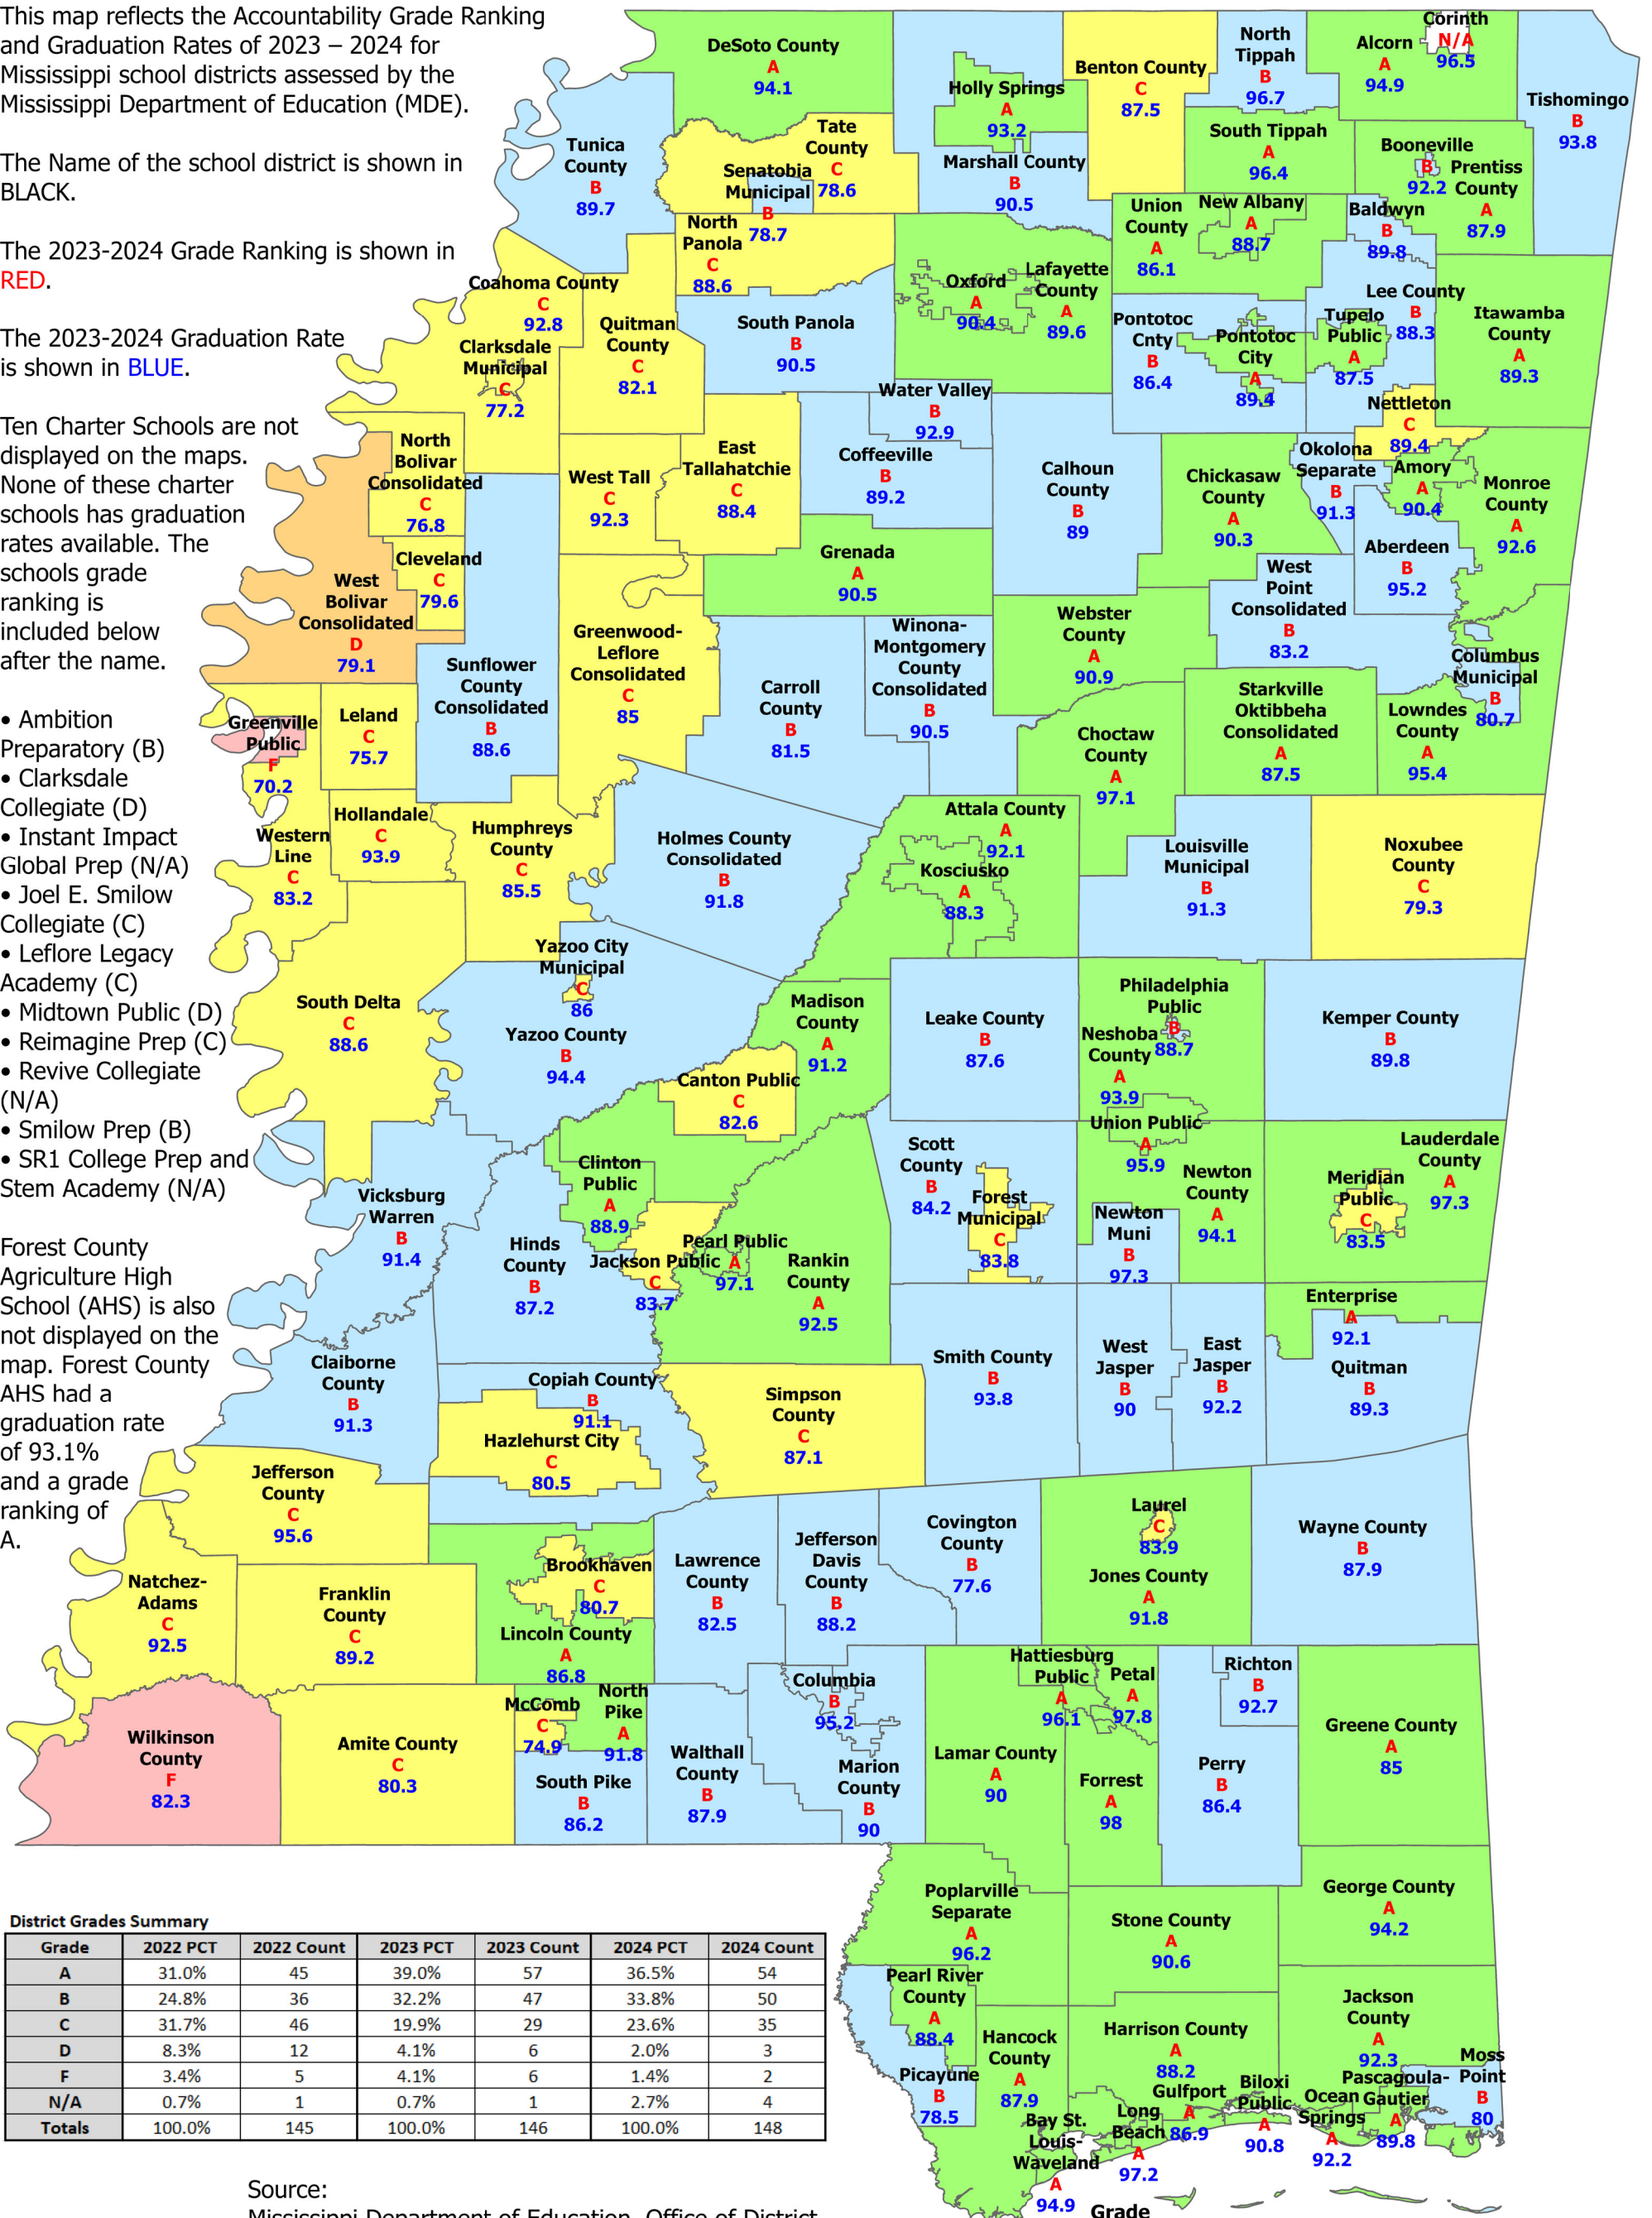

Mississippi School Districts Accountability Grade Rankings 2023 - 2024

This map reflects the Accountability Grade Ranking and Graduation Rates of 2023 – 2024 for Mississippi school districts assessed by the Mississippi Department of Education (MDE).

The Name of the school district is shown in BLACK.

The 2023-2024 Grade Ranking is shown in RED.

The 2023-2024 Graduation Rate is shown in BLUE.

Ten Charter Schools are not displayed on the maps. None of these charter schools has graduation rates available. The schools grade ranking is included below after the name.

- Ambition Preparatory (B)
- Clarksdale Collegiate (D)
- Instant Impact Global Prep (N/A)
- Joel E. Smilow Collegiate (C)
- Leflore Legacy Academy (C)
- Midtown Public (D)
- Reimagine Prep (C)
- Revive Collegiate (N/A)
- Smilow Prep (B)
- SR1 College Prep and Stem Academy (N/A)

Forest County Agriculture High School (AHS) is also not displayed on the map. Forest County AHS had a graduation rate of 93.1% and a grade ranking of A.

District Grades Summary

Grade	2022 PCT	2022 Count	2023 PCT	2023 Count	2024 PCT	2024 Count
A	31.0%	45	39.0%	57	36.5%	54
B	24.8%	36	32.2%	47	33.8%	50
C	31.7%	46	19.9%	29	23.6%	35
D	8.3%	12	4.1%	6	2.0%	3
F	3.4%	5	4.1%	6	1.4%	2
N/A	0.7%	1	0.7%	1	2.7%	4
Totals	100.0%	145	100.0%	146	100.0%	148

Source: Mississippi Department of Education, Office of District of School Performance; National Center for Education Statistics Current District Boundaries

Prepared by: Southern Echo, Inc.
Technical Assistance: Tony Fairfax, CensusChannel LLC
Map Version 3 Date: 10/22/24

1. Grade
2. A
   - B
   - C
   - D
   - F
   - N/A