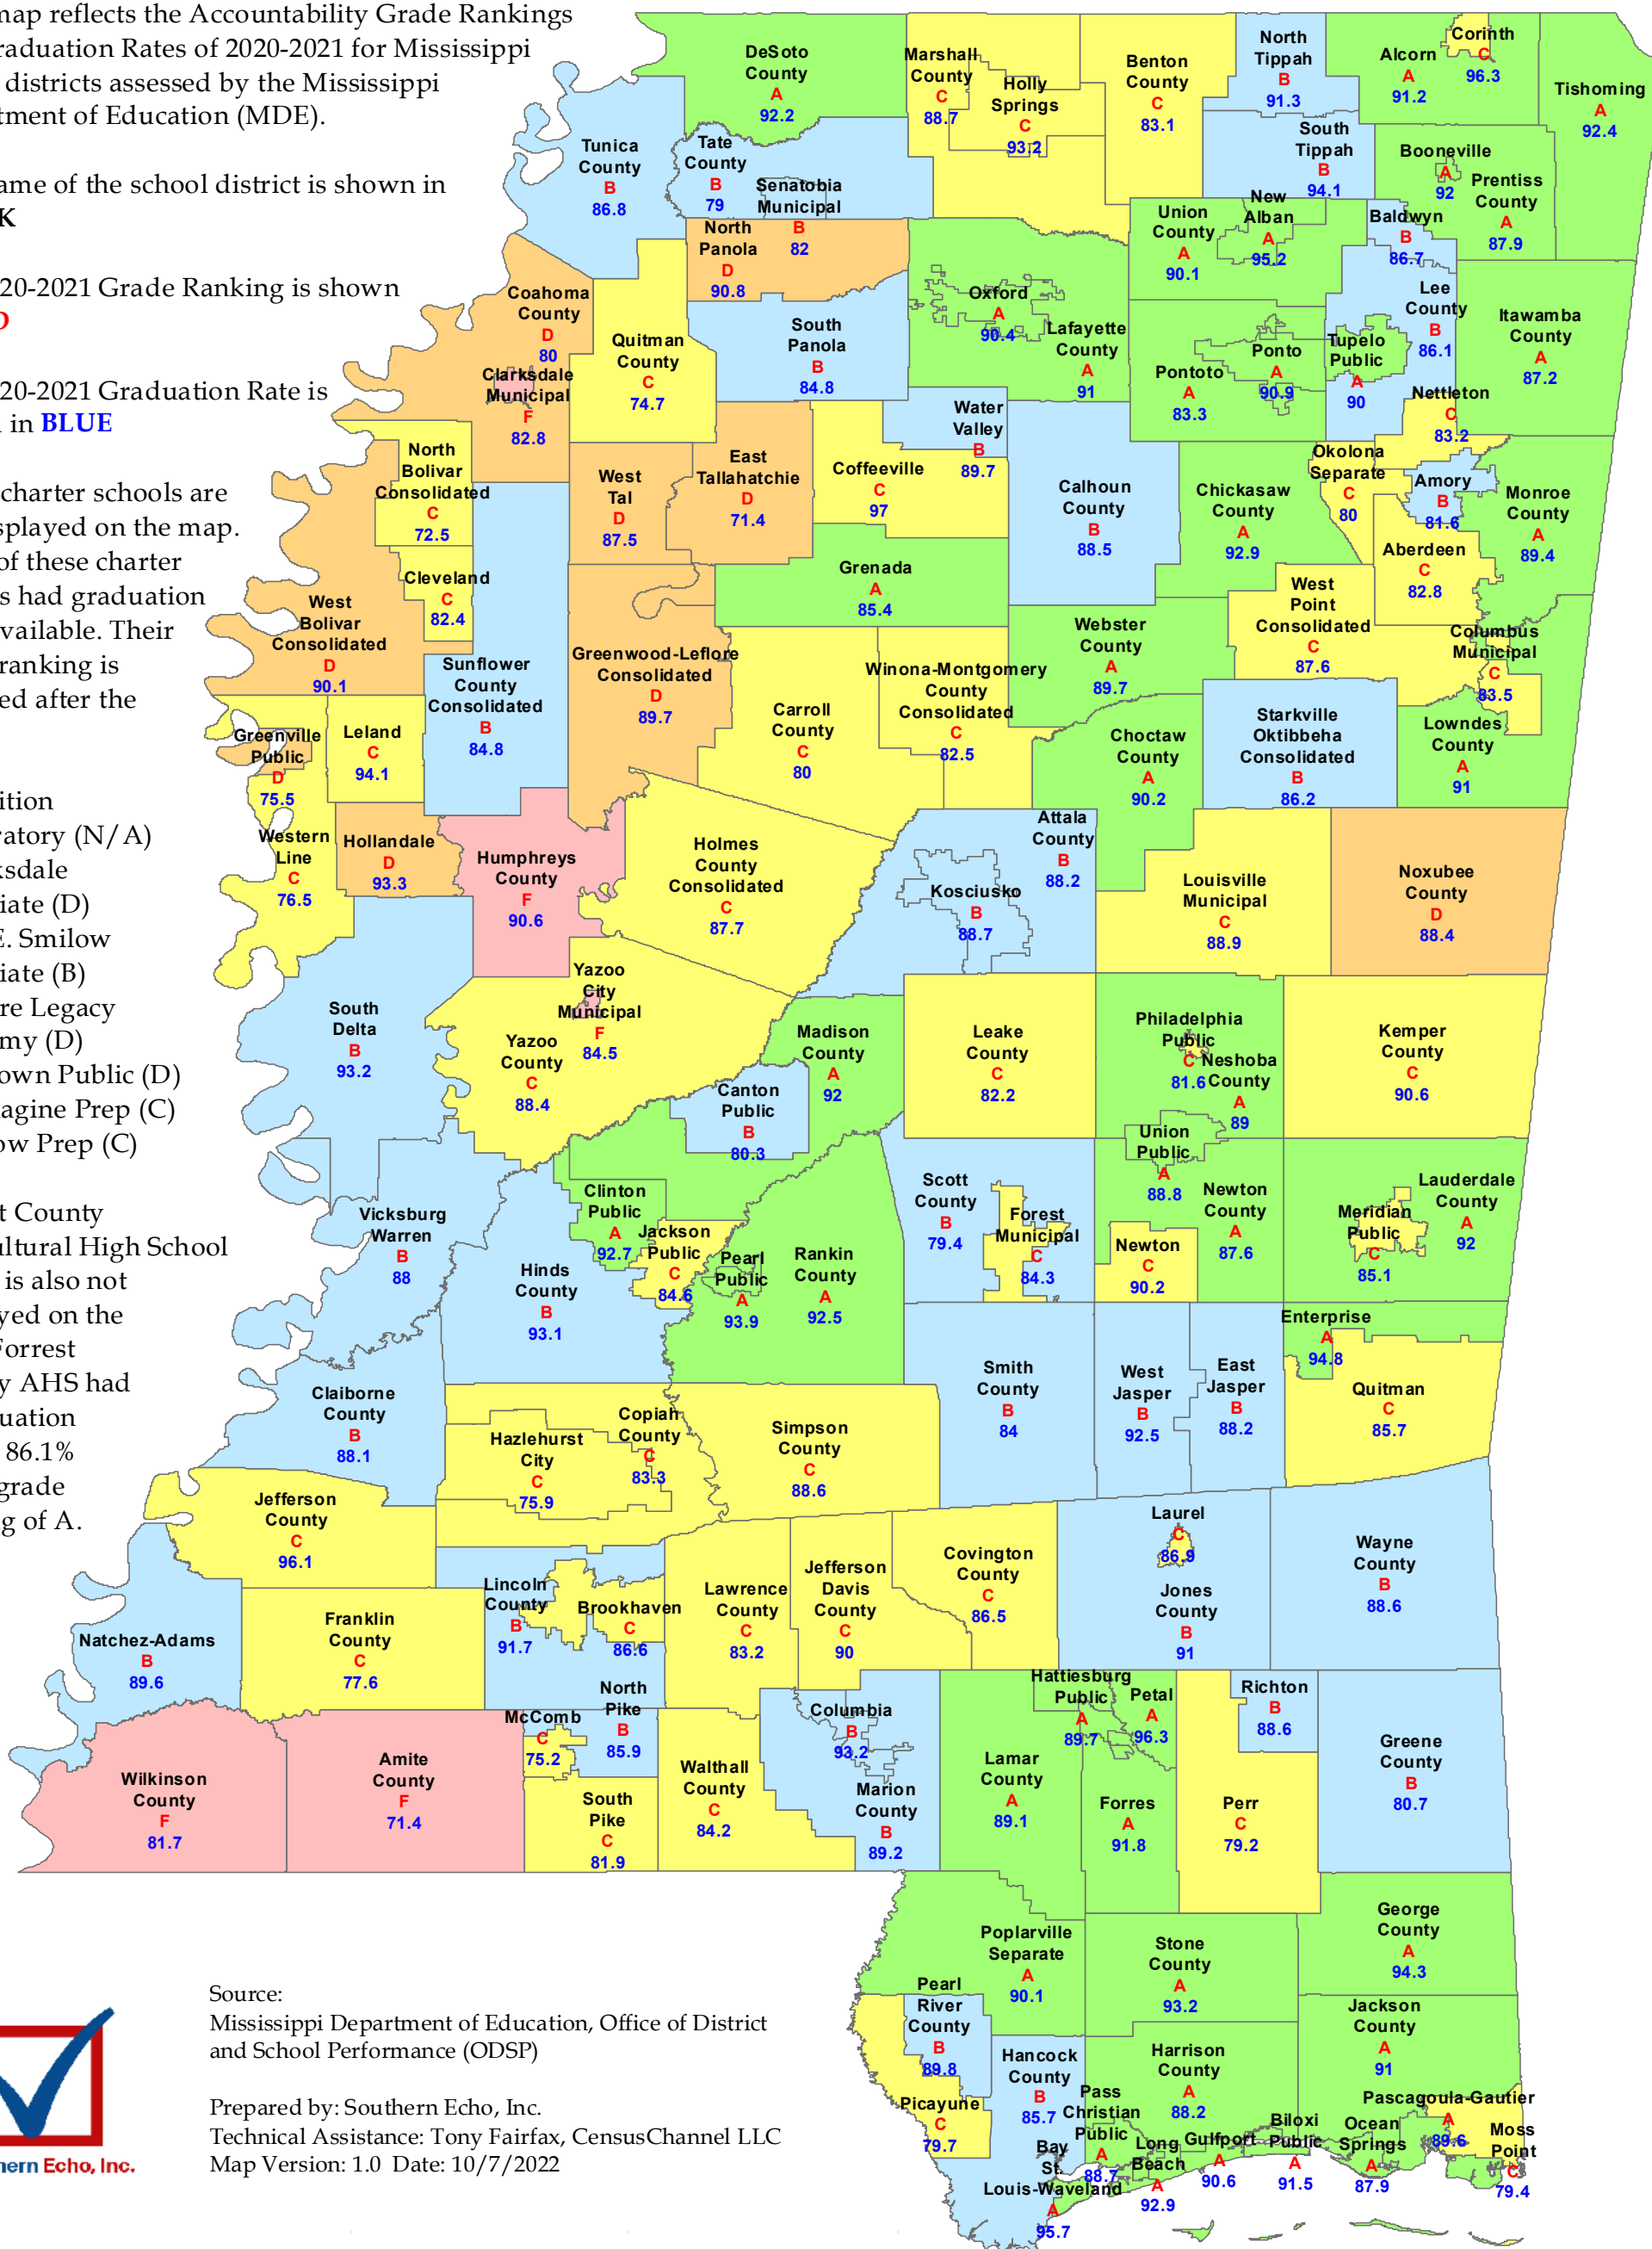

# Mississippi School Districts 2020 - 2021 Accountability Grade Rankings

This map reflects the Accountability Grade Rankings and Graduation Rates of 2020-2021 for Mississippi school districts assessed by the Mississippi Department of Education (MDE).

The Name of the school district is shown in **BLACK**

The 2020-2021 Grade Ranking is shown in **RED**

The 2020-2021 Graduation Rate is shown in **BLUE**

Seven charter schools are not displayed on the map. None of these charter schools had graduation rates available. Their grade ranking is included after the name.

- Ambition Preparatory (N/A)
- Clarksdale Collegiate (D)
- Joel E. Smilow Collegiate (B)
- Leflore Legacy Academy (D)
- Midtown Public (D)
- Reimagine Prep (C)
- Smilow Prep (C)

Forrest County Agricultural High School (AHS) is also not displayed on the map. Forrest County AHS had a graduation rate of 86.1% and a grade ranking of A.

### Legend