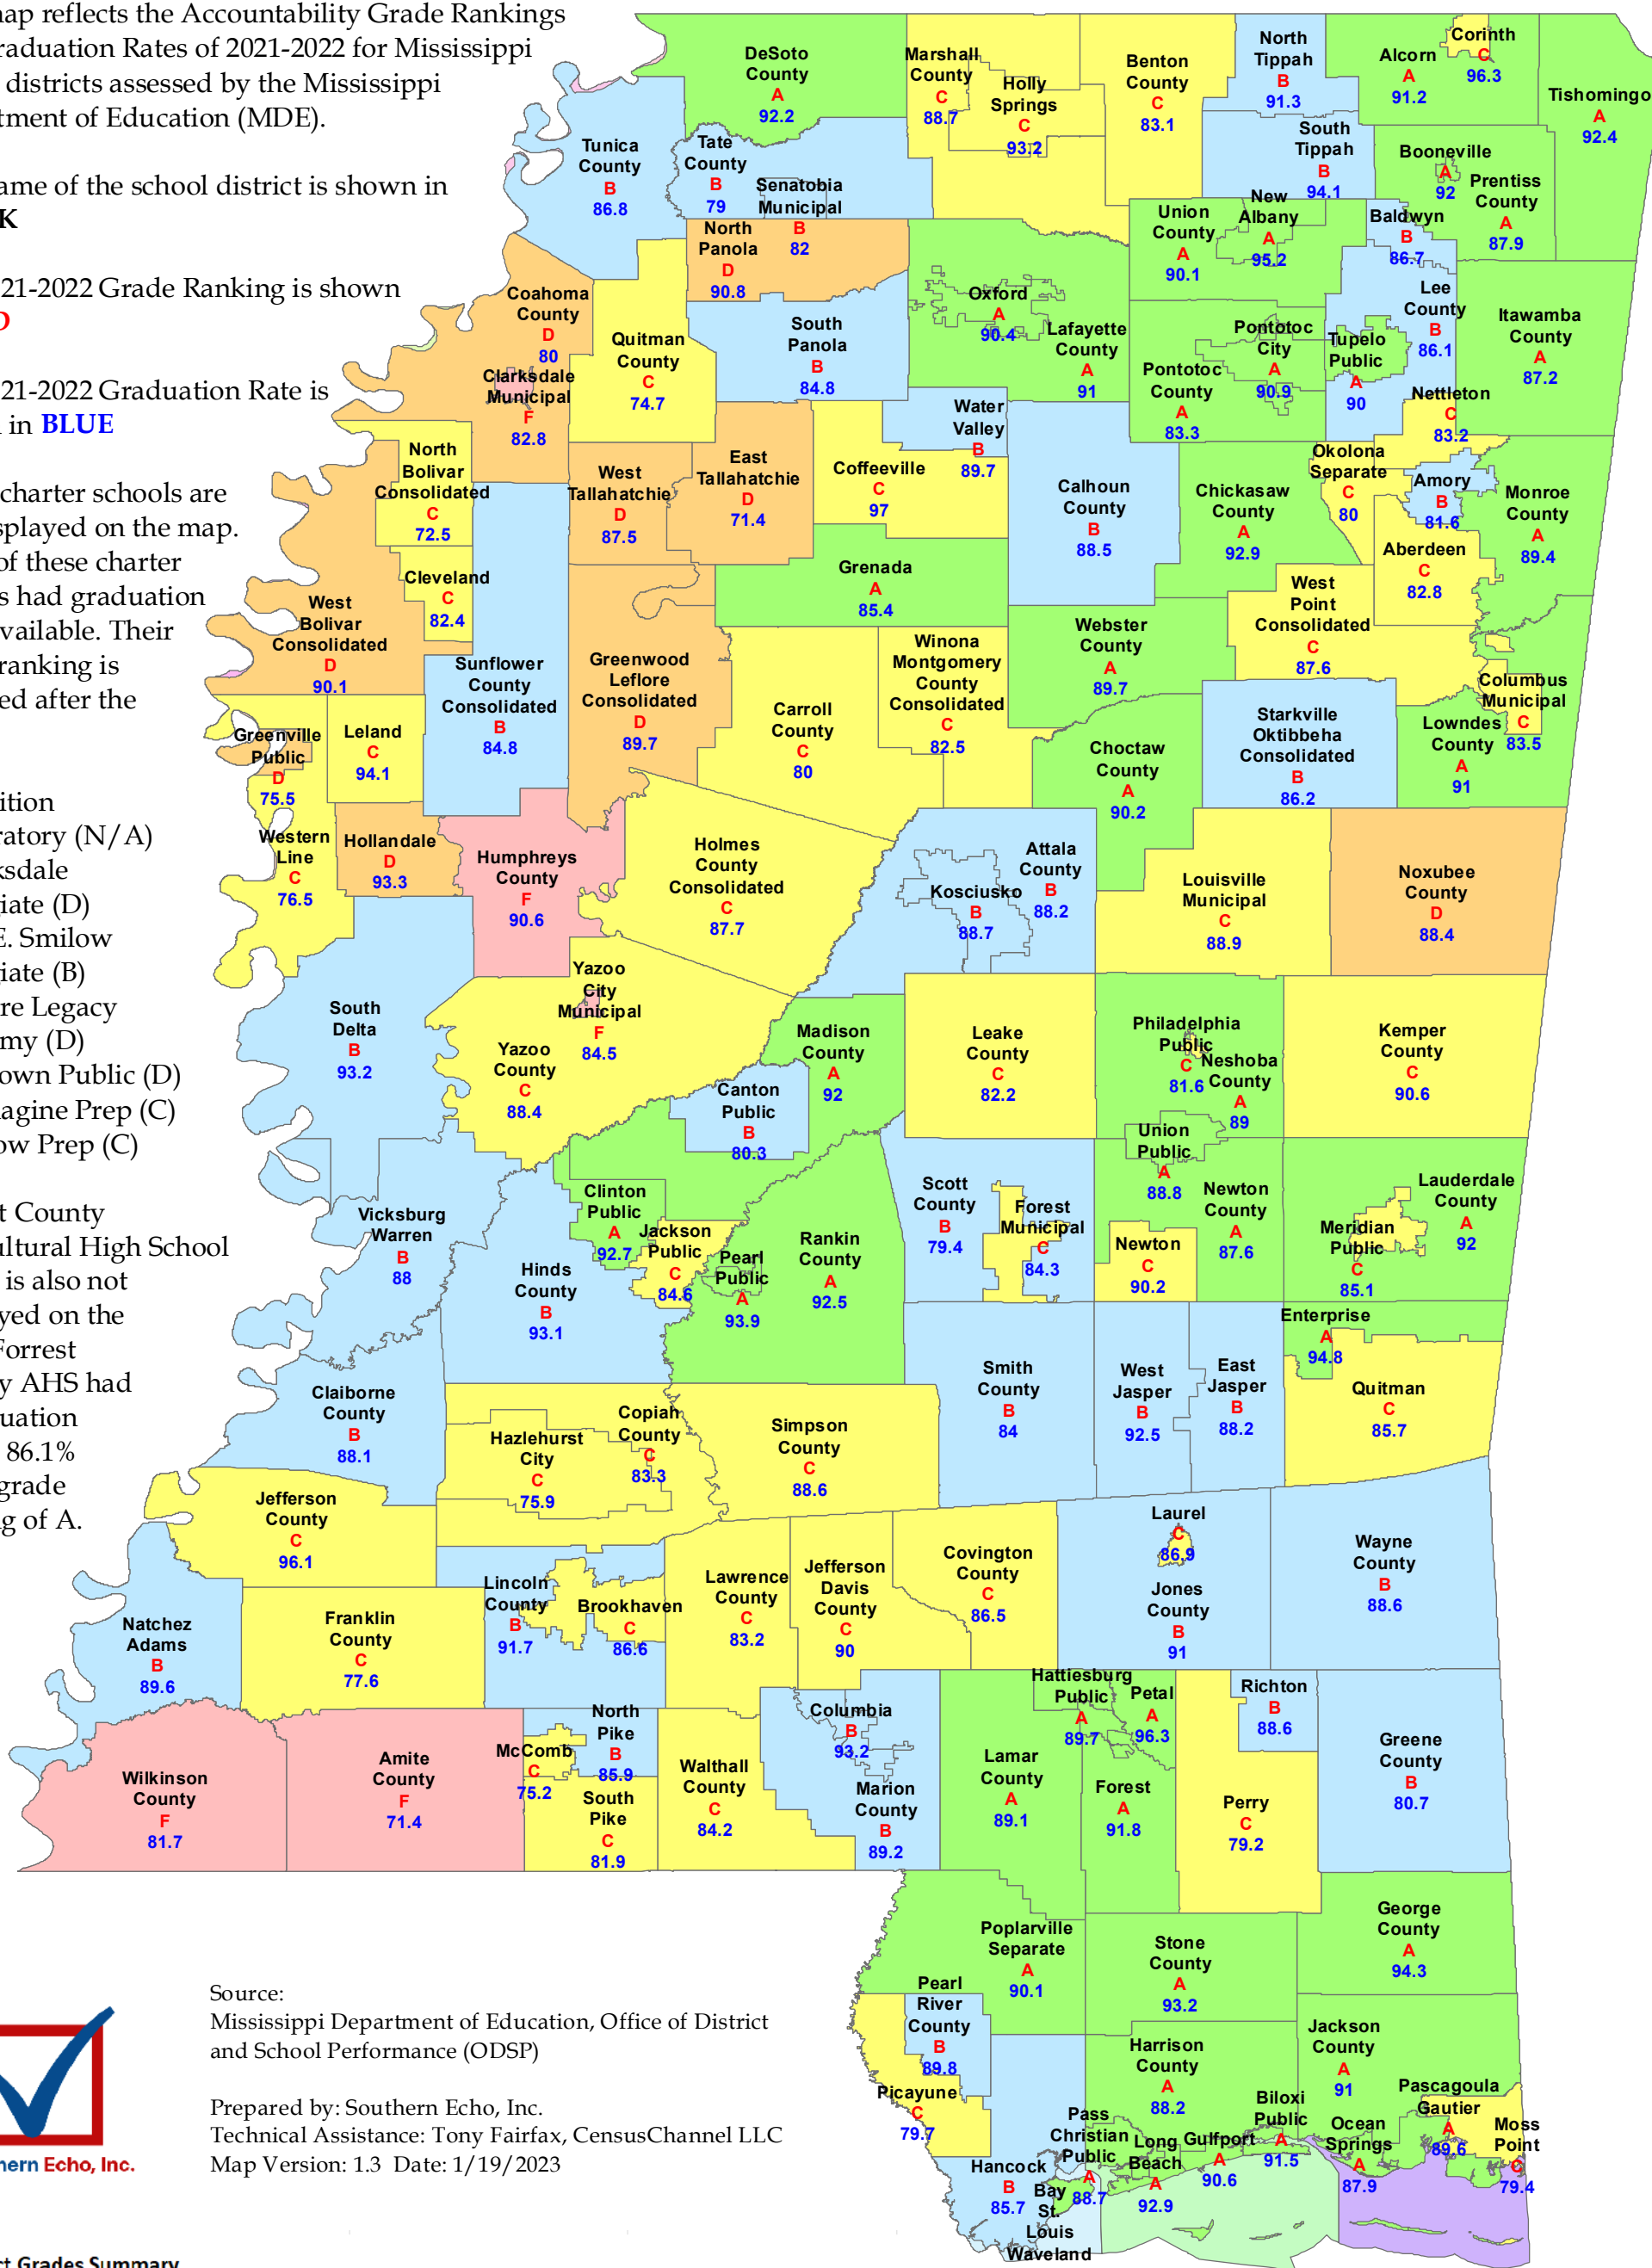

Mississippi School Districts Accountability Grade Rankings 2021 - 2022

This map reflects the Accountability Grade Rankings and Graduation Rates of 2021-2022 for Mississippi school districts assessed by the Mississippi Department of Education (MDE).

The Name of the school district is shown in **BLACK**

The 2021-2022 Grade Ranking is shown in **RED**

The 2021-2022 Graduation Rate is shown in **BLUE**

Seven charter schools are not displayed on the map. None of these charter schools had graduation rates available. Their grade ranking is included after the name.

- Ambition Preparatory (N/A)
- Clarksdale Collegiate (D)
- Joel E. Smilow Collegiate (B)
- Leflore Legacy Academy (D)
- Midtown Public (D)
- Reimagine Prep (C)
- Smilow Prep (C)

Forrest County Agricultural High School (AHS) is also not displayed on the map. Forrest County AHS had a graduation rate of 86.1% and a grade ranking of A.

Legend