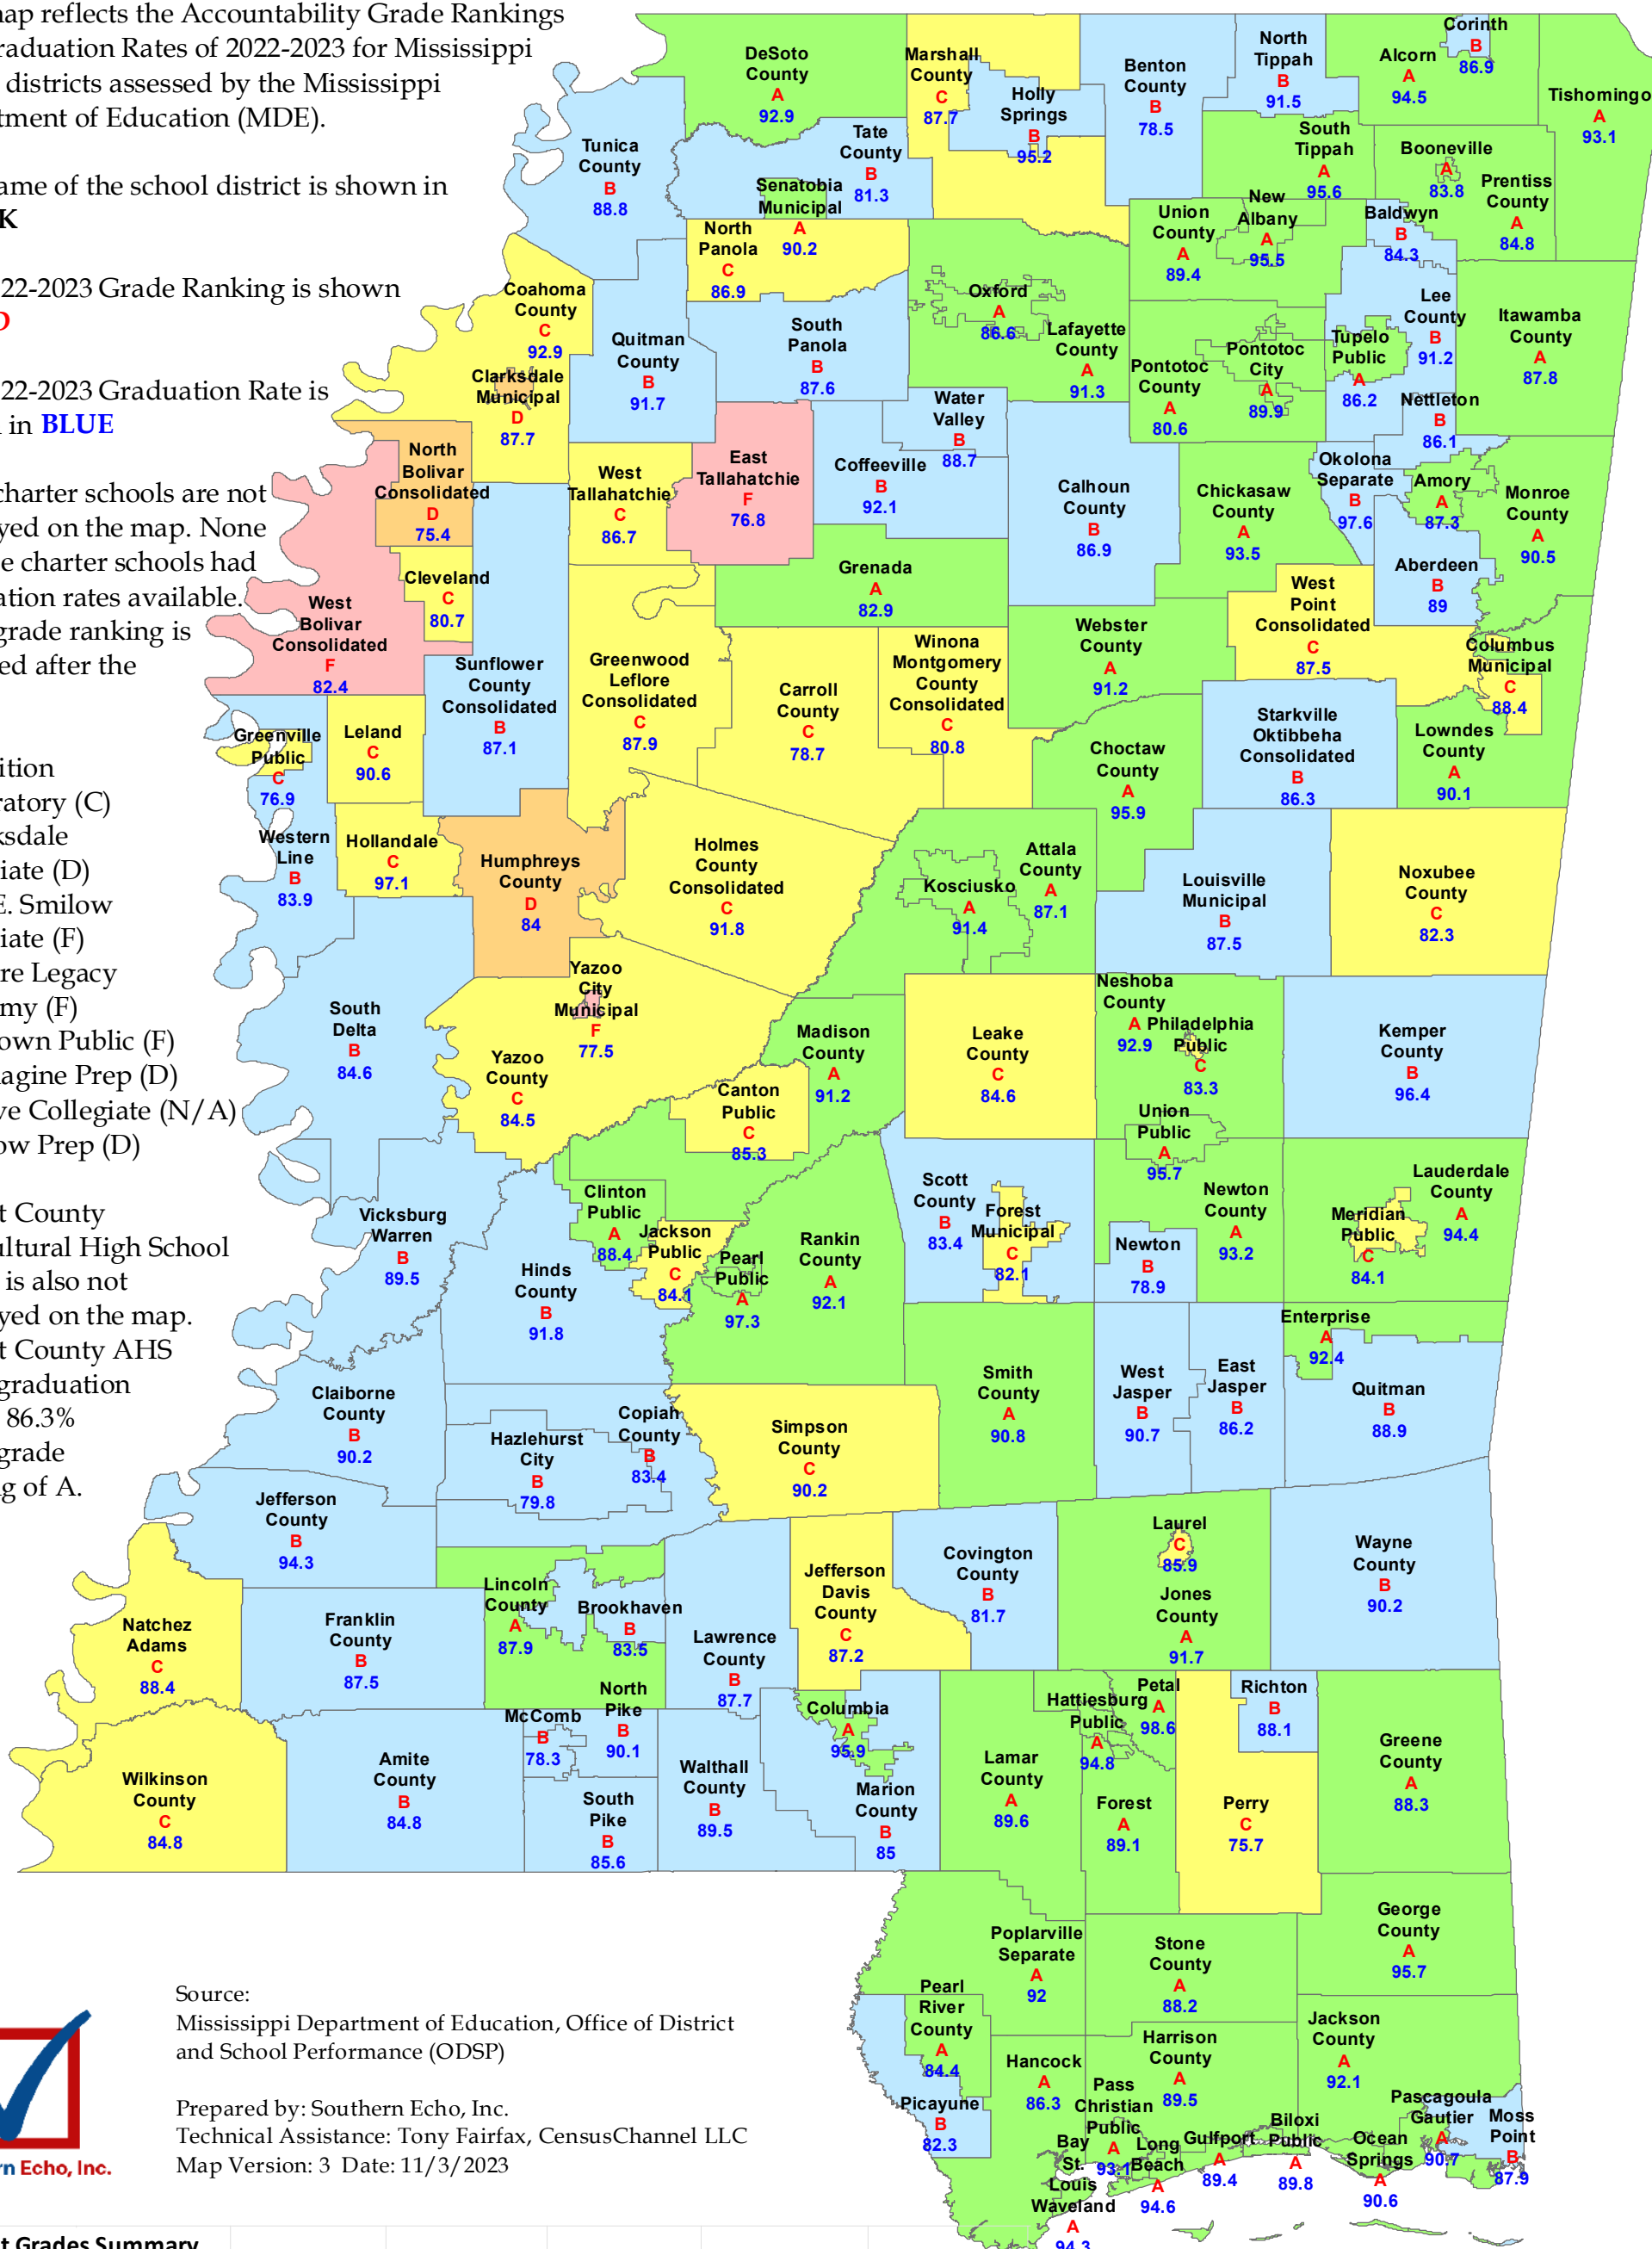

Mississippi School Districts Accountability Grade Rankings 2022 - 2023

This map reflects the Accountability Grade Rankings and Graduation Rates of 2022-2023 for Mississippi school districts assessed by the Mississippi Department of Education (MDE).

The Name of the school district is shown in **BLACK**

The 2022-2023 Grade Ranking is shown in **RED**

The 2022-2023 Graduation Rate is shown in **BLUE**

Eight charter schools are not displayed on the map. None of these charter schools had graduation rates available. Their grade ranking is included after the name.

- Ambition Preparatory (C)
- Clarksdale Collegiate (D)
- Joel E. Smilow Collegiate (F)
- Leflore Legacy Academy (F)
- Midtown Public (F)
- Reimagine Prep (D)
- Revive Collegiate (N/A)
- Smilow Prep (D)

Forrest County Agricultural High School (AHS) is also not displayed on the map. Forrest County AHS had a graduation rate of 86.3% and a grade ranking of A.

Source: Mississippi Department of Education, Office of District and School Performance (ODSP)

Prepared by: Southern Echo, Inc.
Technical Assistance: Tony Fairfax, CensusChannel LLC
Map Version: 3 Date: 11/3/2023

Southern Echo, Inc.

District Grades Summary						
Grade	2019 PCT	2019 Count	2022 PCT	2022 Count	2023 PCT	2023 Count
A	21.4%	31	31.0%	45	39.0%	57
B	24.1%	35	24.8%	36	32.2%	47
C	24.1%	35	31.7%	46	19.9%	29
D	15.9%	23	8.3%	12	4.1%	6
F	13.1%	19	3.4%	5	4.1%	6
N/A	1.4%	2	0.7%	1	0.7%	1
Totals	100.0%	145	100.0%	145	100.0%	146

Legend